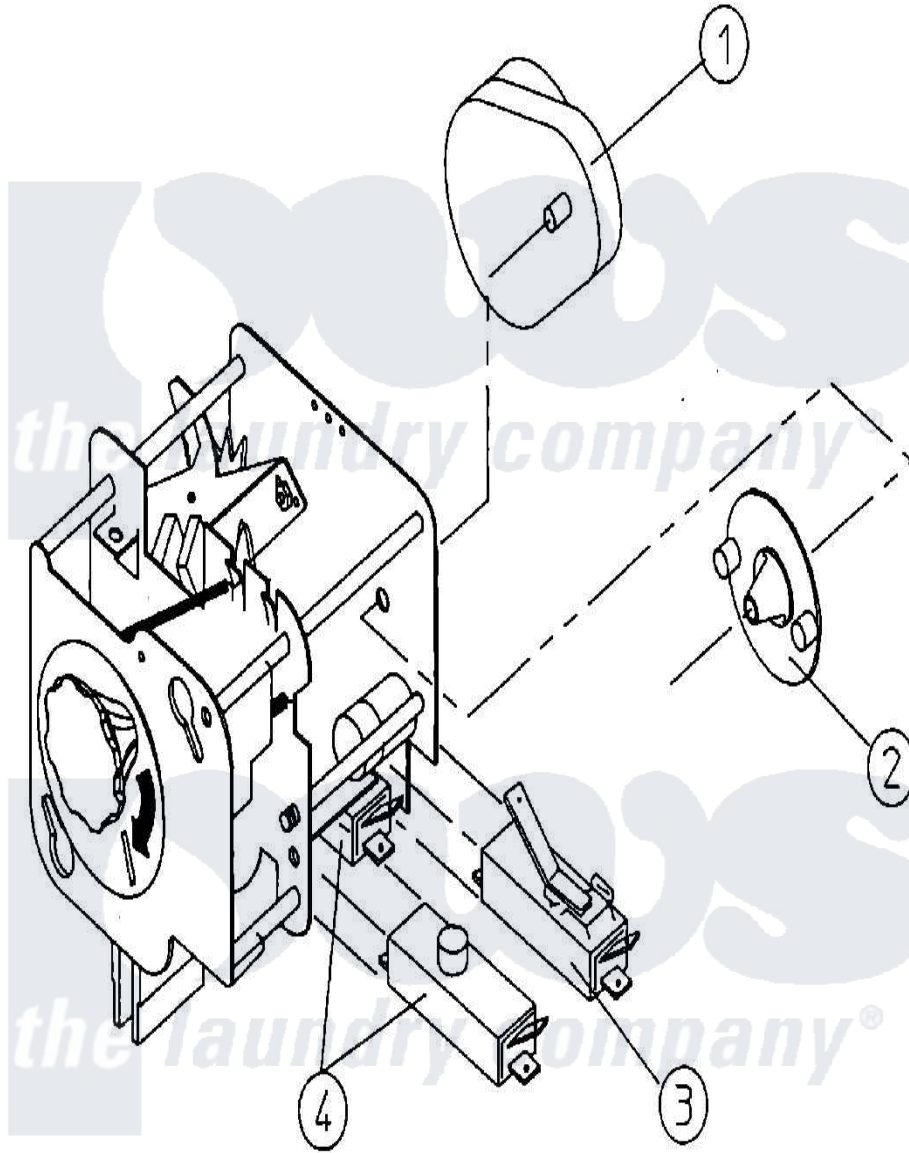

Maytag MDG30MC2AW 02 - COIN METER (MC2)

Maytag [Commercial Maytag MDG30MC2AW Dryer Parts](#) Parts Diagram 02 - COIN METER (MC2)
 Click on the part number to view part

Item	Original Part Number	Replaced By	Status	Part Description
000	W10124350		Not Available	ORDER PARTS FROM AMERICAN DRYER CORP AT 508-678-9000
001	A125541	W10149166		60 MIN. 24
002	A122508		Not Available	10-POINT CAM
"	A122510		Not Available	12-POINT CAM
"	A125500	125500		2 POINT CA
"	A125501		Not Available	3-POINT CAM (20 MIN)
"	A125502		Not Available	4-POINT CAM (15 MIN)
"	A125503	W10149161		5 Point CA
"	A125504	W10149160		6 Point CA
"	A125506	W10149159		8 Point CA
"	A125507	W10149158		9 Point CA
003	A125515	W10149156		Pp Meter S
004	A125516	125516		Pp Meter S