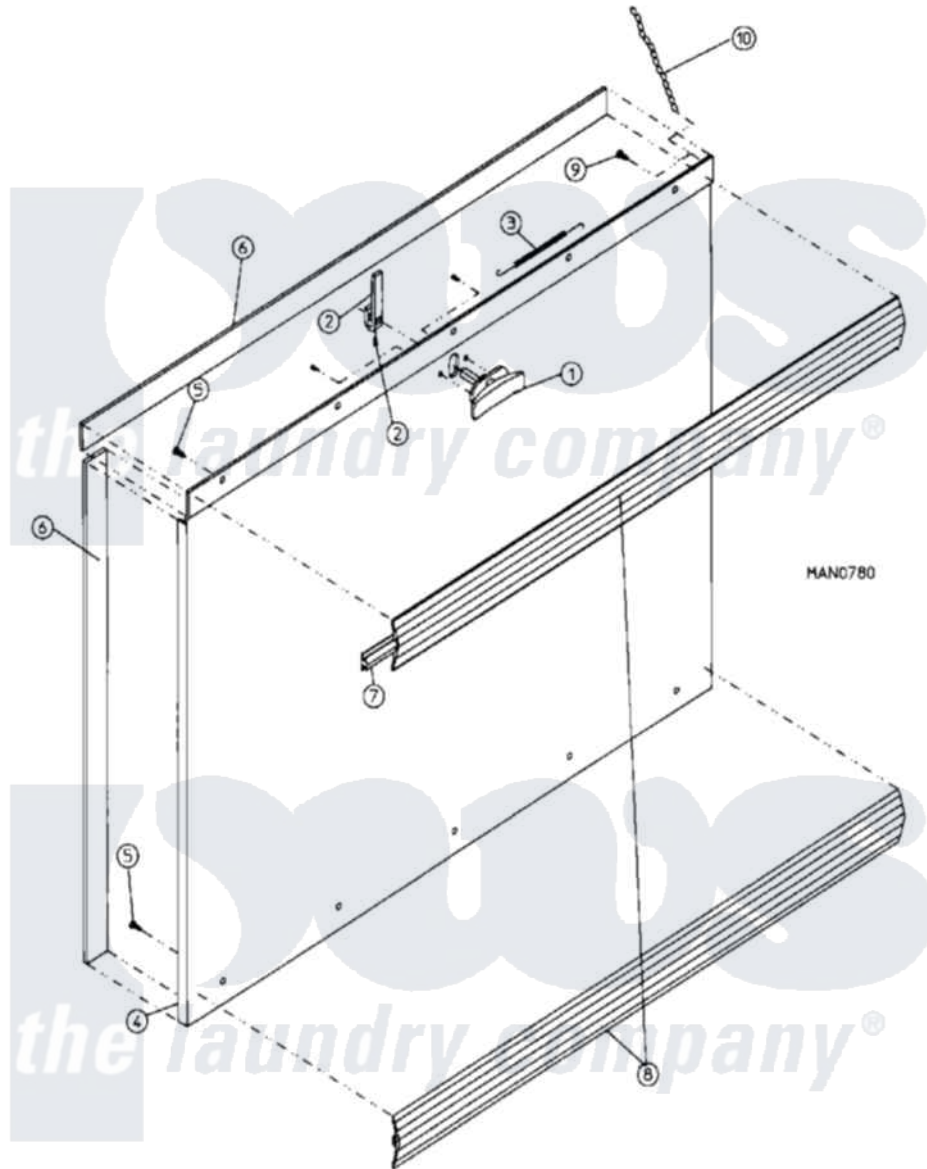

Maytag MDG30MC2AW 06 - CABINET - LINT DOOR ASSEMBLY (MC2)

Maytag Commercial Maytag MDG30MC2AW Dryer Parts Parts Diagram 06 - CABINET - LINT DOOR ASSEMBLY (MC2)
 Click on the part number to view part

Item	Original Part Number	Replaced By	Status	Part Description
000	W10124350		Not Available	ORDER PARTS FROM AMERICAN DRYER CORP AT 508-678-9000
001	A160001		Not Available	LOCK ASSEMBLY W/KEY
"	A160103	160103		Key For Ad
"	A160104	160104		Key For Mk
002	A150425	W10146763		12-24 X 3
"	A160008	160008		2 1/2 Str
003	A157000	157000		SPRING-DRO
004	A800216	W10149260		30 Drop L
"	A800233	W10146996		30 Insul.
005	A150201	150201		10-32 X 1
006	A117604	117604		1 8 Thk X
007	A102307		Not Available	GASKET, TRIM BUMPER (SOLD IN FEET)
008	A180202		Not Available	TOP TRIM STRIP W/LOCK HOLE (38-1/4" LENGTH)
009	A150418	150418		Dlh 4 X .1