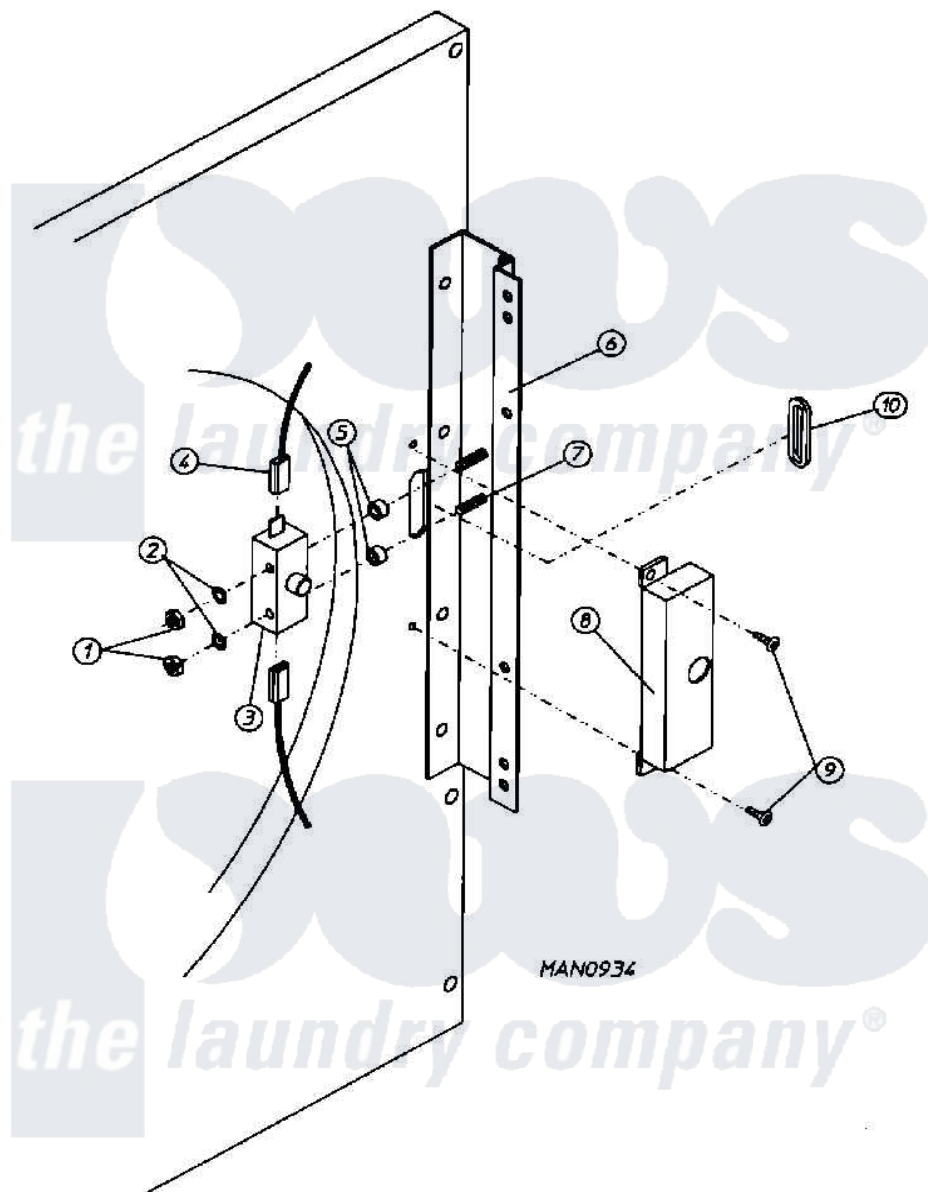

Maytag MDG30MC2AW 08 - MAIN DOOR SWITCH HOUSING (MC2)

Maytag [Commercial Maytag MDG30MC2AW Dryer Parts](#) Parts Diagram 08 - MAIN DOOR SWITCH HOUSING (MC2)
 Click on the part number to view part

Item	Original Part Number	Replaced By	Status	Part Description
000	W10124350		Not Available	ORDER PARTS FROM AMERICAN DRYER CORP AT 508-678-9000
001	A152013	152013		6-32 Hex N
002	A153008	153008		6 Split L
003	A137005	W10146741		SDS Door S
004	A121028	121028		1 4 X.032
005	A154281	154281		3 8 Stand
006	A800448	800448		12 1 2 Ma
007	A153565	153565		6-32 X 1 S
008	A313218	W10146845		MAIN DOOR
009	A150201	150201		10-32 X 1
010	A121405	121405		Rubber Gro