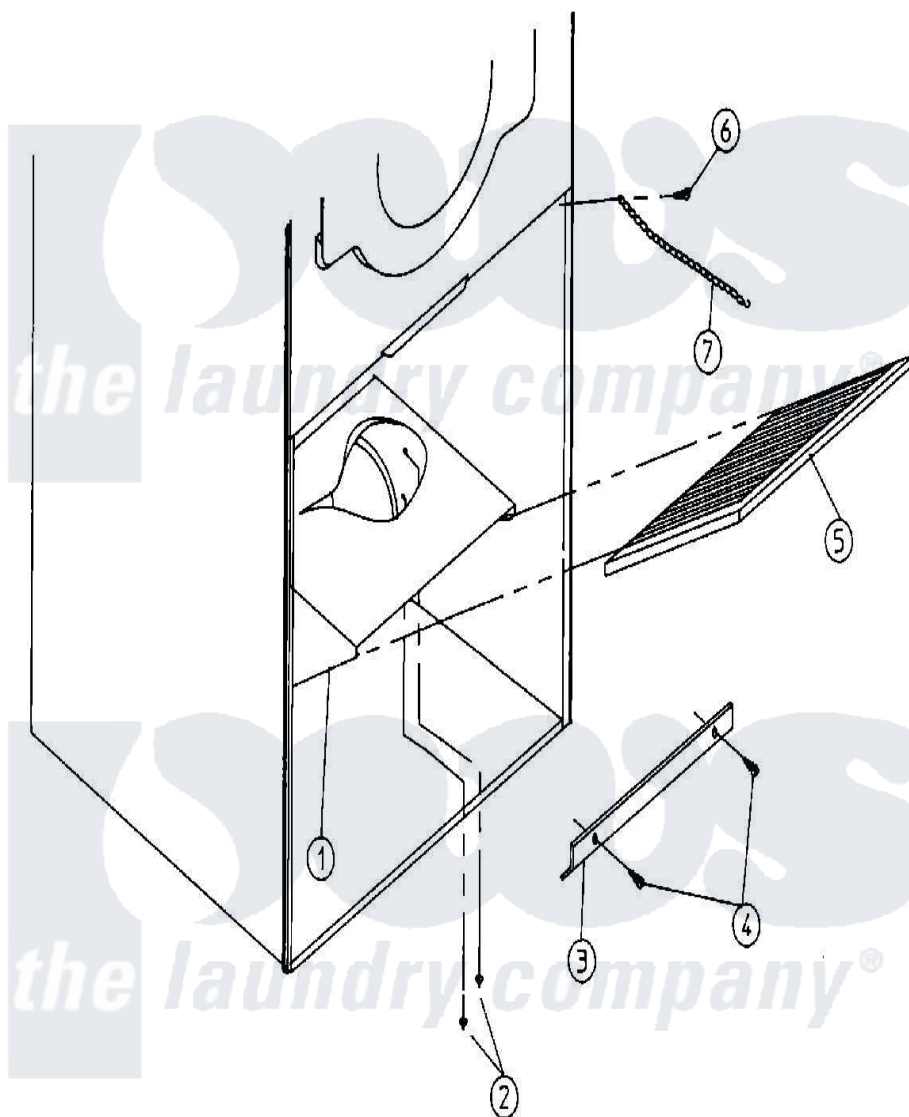

# Maytag MDG30MC2Ax 03 - LINT TRAP ASSEMBLY

Maytag [Commercial Maytag MDG30MC2Ax Dryer Parts](#) Parts Diagram 03 - LINT TRAP ASSEMBLY  
 Click on the part number to view part

| Item | Original Part Number | Replaced By                | Status        | Part Description                                     |
|------|----------------------|----------------------------|---------------|------------------------------------------------------|
| 000  | W10124350            |                            | Not Available | ORDER PARTS FROM AMERICAN DRYER CORP AT 508-678-9000 |
| 001  | A800408              | <a href="#">W10147054</a>  |               | 30 LinT T                                            |
| "    | A800409              | <a href="#">W10147055</a>  |               | 30 LinT T                                            |
| 002  | A154200              | <a href="#">154200</a>     |               | 5 32 RIVE                                            |
| 003  | A304102              | <a href="#">W10146786</a>  |               | 30 Lint S                                            |
| 004  | A150300              | <a href="#">5307527001</a> |               | Switch                                               |
| 005  | A800503              | <a href="#">W10147061</a>  |               | 285-30-24-                                           |
| 006  | A150419              | <a href="#">150419</a>     |               | 6 X 1 2 T                                            |
| 007  | A108120              | <a href="#">108120</a>     |               | Chain For                                            |
| "    | A150418              | <a href="#">150418</a>     |               | Dlh 4 X .1                                           |