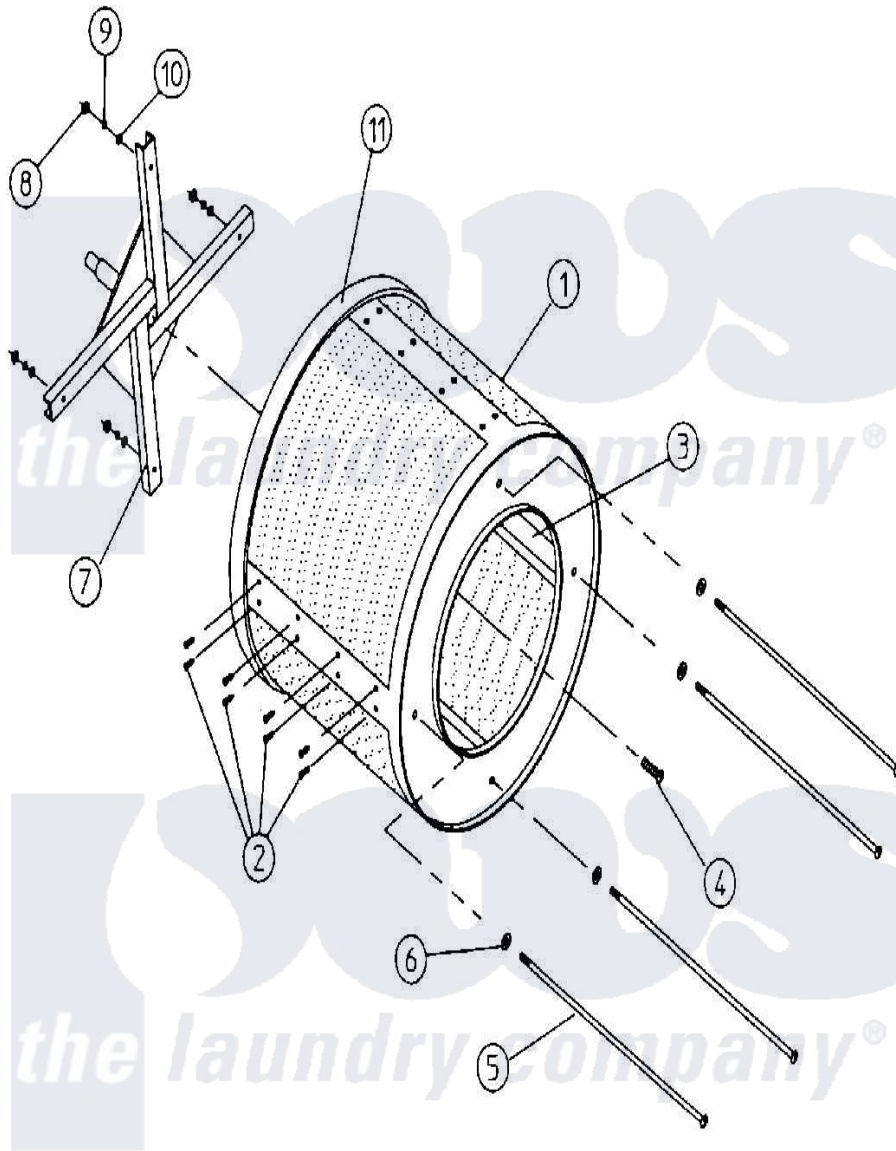

Maytag MDG30MC2Ax 04 - TUMBLER & SUPPORT ASSEMBLY

MAN0309

Maytag [Commercial Maytag MDG30MC2Ax Dryer Parts](#) Parts Diagram 04 - TUMBLER & SUPPORT ASSEMBLY
 Click on the part number to view part

Item	Original Part Number	Replaced By	Status	Part Description
000	W10124350		Not Available	ORDER PARTS FROM AMERICAN DRYER CORP AT 508-678-9000
001	A800703	800703		30 Tumbler
"	A800803	800803		30 Tumbler
002	A150415		Not Available	SCREW, CRIMPTITE (PH. RD.HD.) (No.10-16 X 1/2" PH. RD. HD.)
003	A301304	W10146780		30 Tumbler
004	A150518	150518		5 16-18 X
005	A100902		Not Available	ROD, TIE (No.18-5/16" X 31")
006	A153001	153001		5 16 Flat
007	A800603	800603		30 Tumbler
008	A152004	8182933		Nut, Hex
009	A153002	8182939		Washer, Lock
010	A153001	153001		5 16 Flat
011	A116002	W10149238		Felt Colla
"	A401010	401010		3M 847 CO