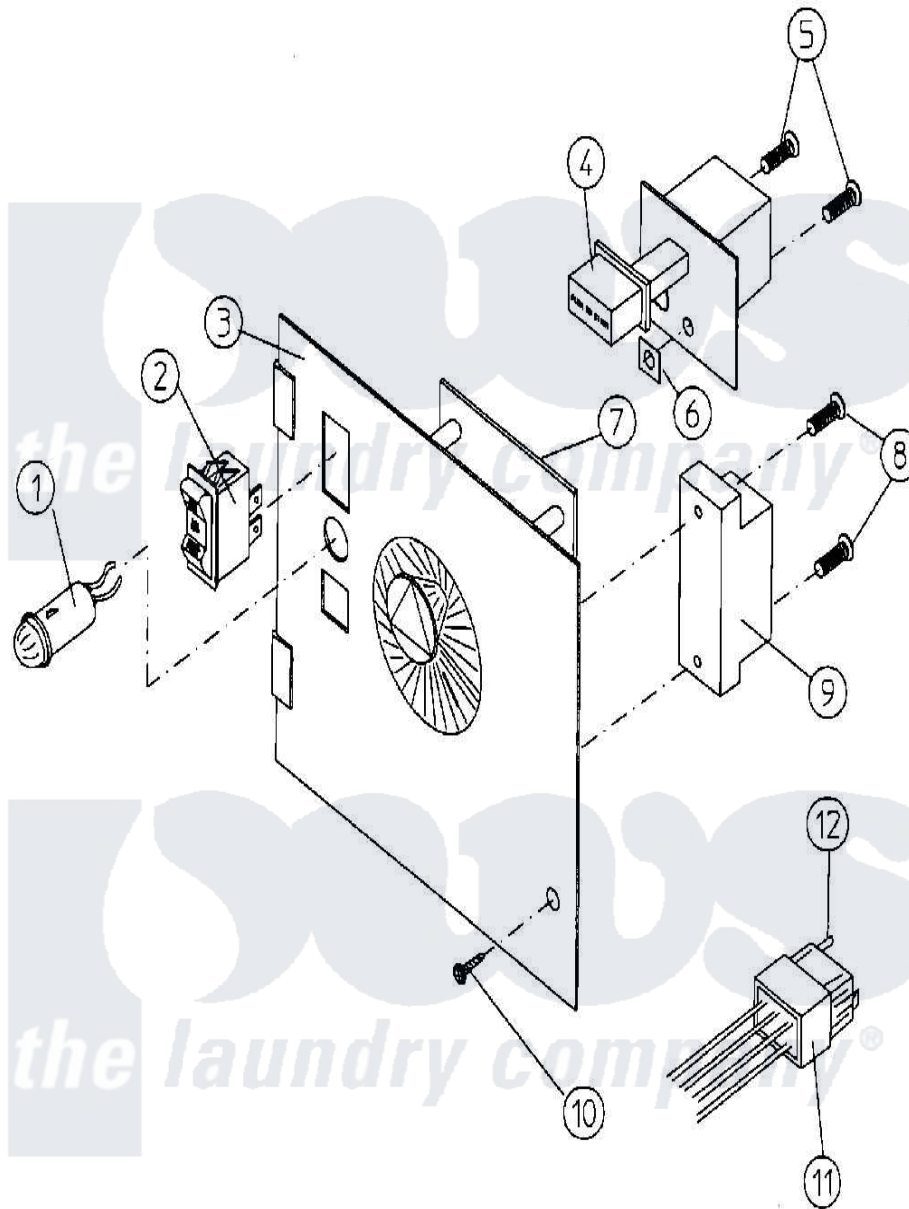

Maytag MDG30MC3A 01 - CONTROL PANEL ASSEMBLY

Maytag Commercial Maytag MDG30MC3A Dryer Parts Parts Diagram 01 - CONTROL PANEL ASSEMBLY
 Click on the part number to view part

| Item | Original Part Number | Replaced By | Status | Part Description |
|------|----------------------|---------------------------|---------------|---|
| 000 | W10124350 | | Not Available | ORDER PARTS FROM AMERICAN DRYER CORP AT 508-678-9000 |
| 001 | A123005 | W10146718 | | Red Indica |
| 002 | A122400 | W10146713 | | Rocker Swi |
| 003 | A800054 | W10146959 | | Meter Cont |
| " | A824020 | 824020 | | Single Met |
| 004 | A131917 | W10146733 | | Push-To-St |
| 005 | A150207 | 150207 | | 10-24 X 1 |
| 006 | A154001 | 154001 | | 10-24 Spee |
| 007 | A125601 | 125601 | | .25 12 Per |
| 008 | A150303 | 150303 | | 4 X 3 4 P |
| 009 | A120712 | 120712 | | 12 Pos Blk |
| 010 | A150415 | | Not Available | SCREW, CRIMPTITE (PH. RD.HD.) (No.10-16 X 1/2" PH. RD. HD.) |
| 011 | A122602 | 122602 | | 9 Pin Cmnl |
| 012 | A122700 | 122700 | | MNL Pin S |