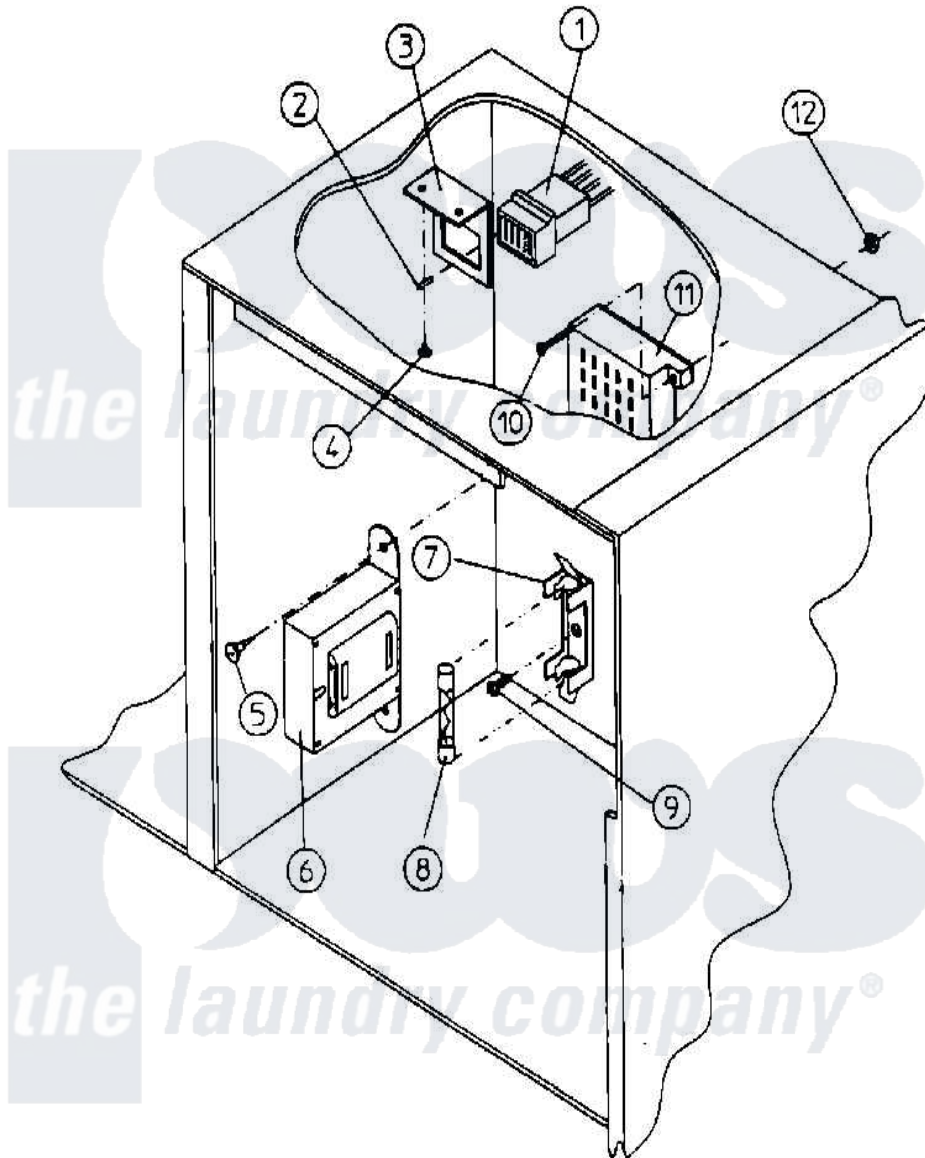

Maytag MDG30MC3A 03 - CONTROL BOX ASSEMBLY

Maytag [Commercial Maytag MDG30MC3A Dryer Parts](#) Parts Diagram 03 - CONTROL BOX ASSEMBLY
 Click on the part number to view part

Item	Original Part Number	Replaced By	Status	Part Description
000	W10124350		Not Available	ORDER PARTS FROM AMERICAN DRYER CORP AT 508-678-9000
001	A122603	122603		9 Pin Sock
002	A122701	122701		MNL Socket
"	A122801	W10146716		Mate-N-Loc
003	A315010	315010		Door Outer Half White
004	A150300	5307527001		Switch
005	A150300	5307527001		Switch
006	A141403		Not Available	TRANSFORMER (24 VAC) (FOR MICROPROCESSOR MODELS)
007	A136008	136008		Fuse Block
008	A136057	W10146739		0.5 A 250
009	A150301	150301		8-18 X 7
010	A150002	150002		6-32 X 1
011	A120715	W10146700		30 Pos Ter
012	A151000	WH12X195		Switch Assembly