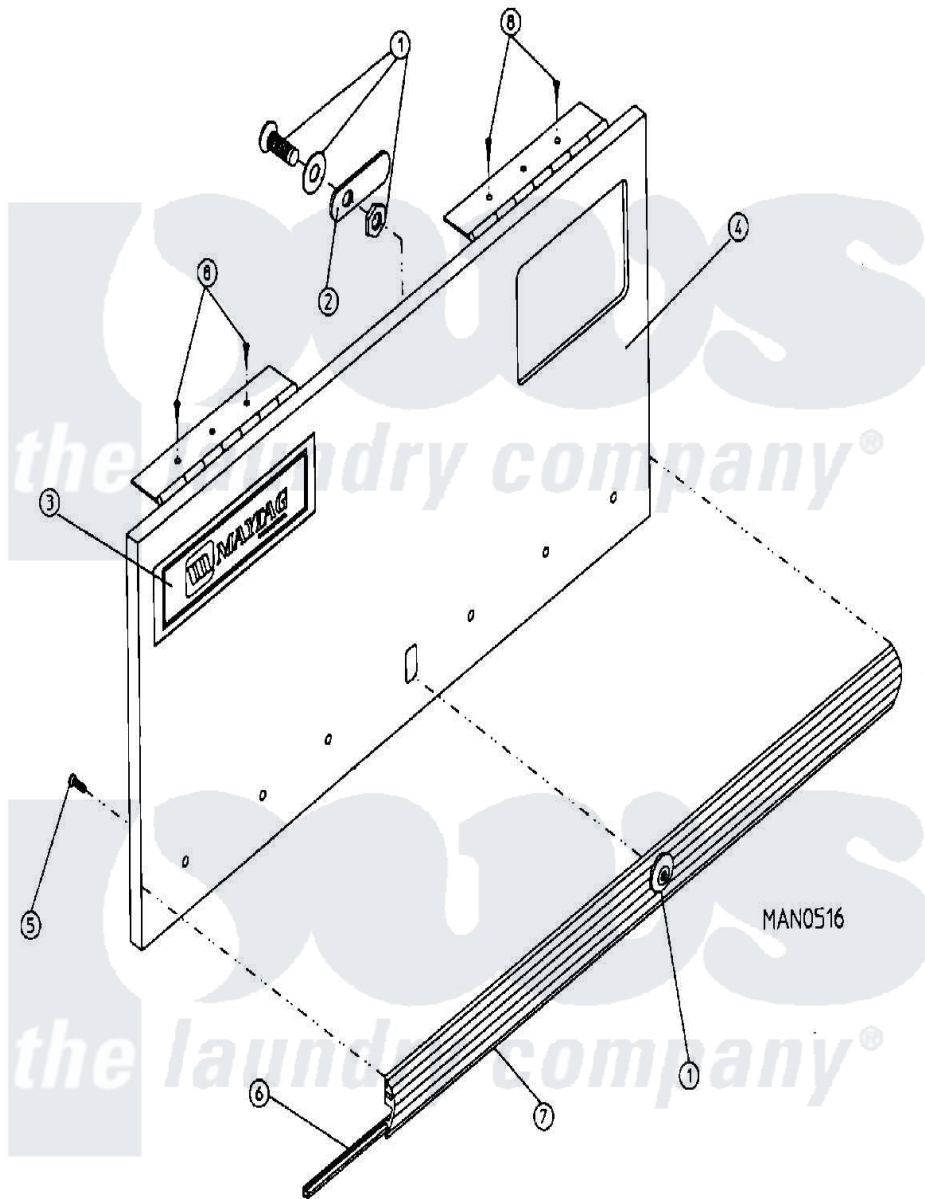

# Maytag MDG30MC3A 06 - CABINET - CONTROL DOOR ASSEMBLY

Maytag [Commercial Maytag MDG30MC3A Dryer Parts](#) Parts Diagram 06 - CABINET - CONTROL DOOR ASSEMBLY  
 Click on the part number to view part

| Item | Original Part Number | Replaced By                | Status        | Part Description                                 |
|------|----------------------|----------------------------|---------------|--|
| 000  | W10124350            |                            | Not Available | ORDER PARTS FROM AMERICAN DRYER AT 508-678-9000. |
| 001  | A160038              | <a href="#">883977</a>     |               | 4451 Control                                     |
| "    | A160140              | <a href="#">160140</a>     |               | Key Only F                                       |
| 002  | A160014              | <a href="#">160014</a>     |               | 1 16 Offs  |
| 003  | A112343              | <a href="#">112343</a>     |               | Maytag Log                                       |
| "    | A870011              | <a href="#">W10147884</a>  |               | Logo Doubl                                       |
| 004  | A800023              | <a href="#">800023</a>     |               | 15-30 Hi-S                                       |
| 005  | A150201              | <a href="#">150201</a>     |               | 10-32 X 1  |
| 006  | A102307              |                            | Not Available | GASKET, TRIM BUMPER (SOLD IN FEET)               |
| 007  | A180200              | <a href="#">180200</a>     |               | 15 30 TO   |
| 008  | A150300              | <a href="#">5307527001</a> |               | Switch   |