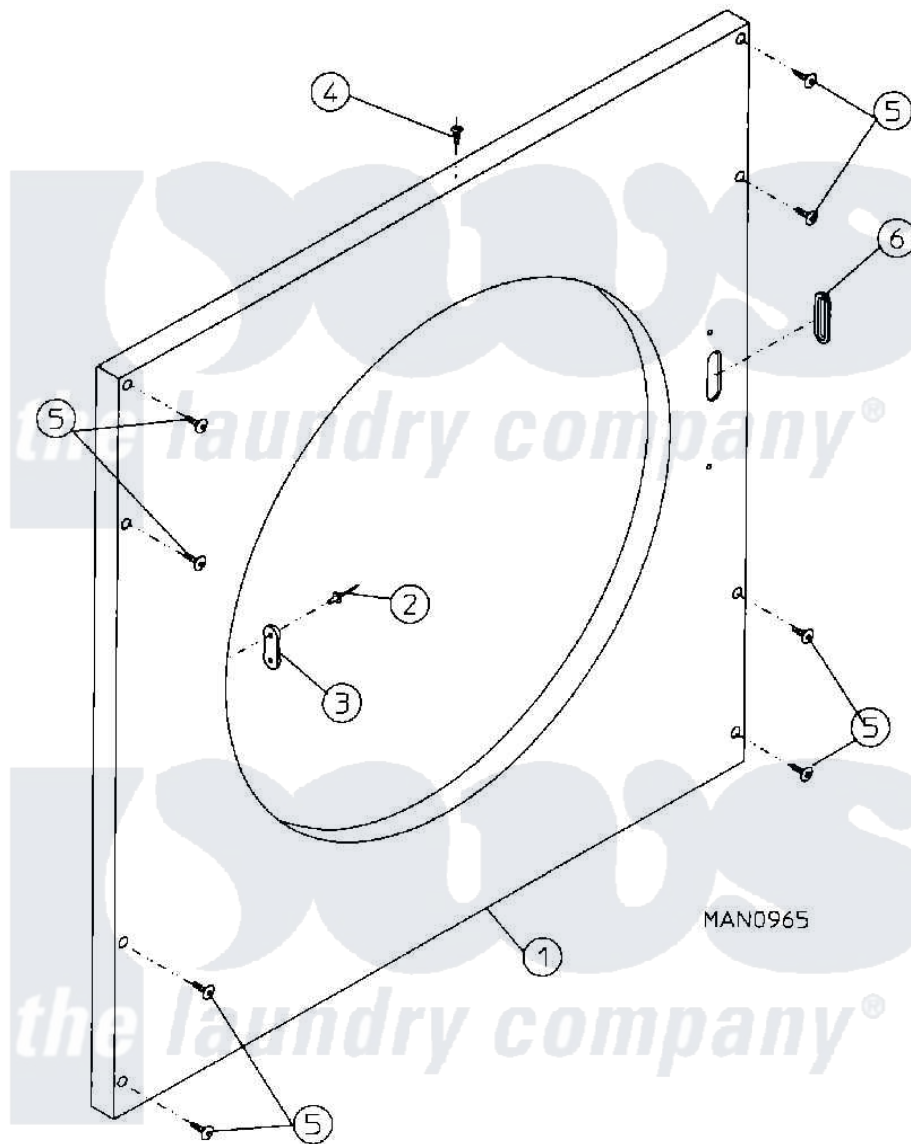

Maytag MDG30MC3A 07 - CABINET - FRONT PANEL ASSEMBLY

Maytag [Commercial Maytag MDG30MC3A Dryer Parts](#) Parts Diagram 07 - CABINET - FRONT PANEL ASSEMBLY
 Click on the part number to view part

Item	Original Part Number	Replaced By	Status	Part Description
000	W10124350		Not Available	ORDER PARTS FROM AMERICAN DRYER CORP AT 508-678-9000
001	A875300	W10147918		15-30- Ins
002	A154215	154215		5 32 X 1 4
003	A170330		Not Available	LATCH, DOOR (FRICTION)
004	A150300	5307527001		Switch
005	A150415		Not Available	SCREW, CRIMPTITE (PH. RD.HD.) (No.10-16 X 1/2" PH. RD. HD.)
006	A121405	121405		Rubber Gro