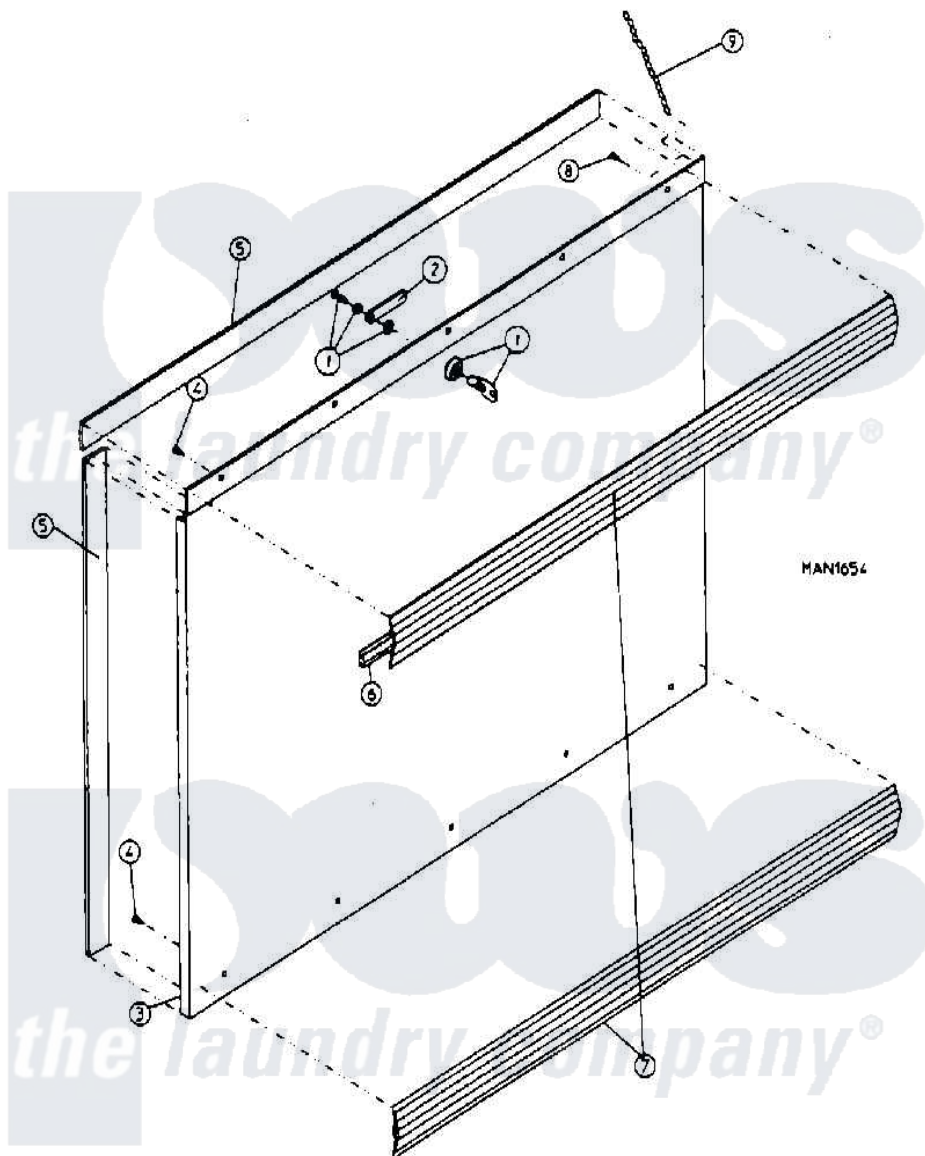

# Maytag MDG30MC3A 08 - CABINET - LINT DOOR ASSEMBLY

Maytag Commercial Maytag MDG30MC3A Dryer Parts Parts Diagram 08 - CABINET - LINT DOOR ASSEMBLY  
 Click on the part number to view part

Item	Original Part Number	Replaced By	Status	Part Description
000	W10124350		Not Available	ORDER PARTS FROM AMERICAN DRYER CORP AT 508-678-9000
001	A160039	<a href="#">883978</a>		4451 LINT
"	A160140	<a href="#">160140</a>		Key Only F
002	A160014	<a href="#">160014</a>		1 16 Offs
003	A800216	<a href="#">W10149260</a>		30 Drop L
"	A800233	<a href="#">W10146996</a>		30 Insul.
004	A150201	<a href="#">150201</a>		10-32 X 1
005	A117600		Not Available	TAPE, NOISE SUPPRESSOR (SOLD IN FEET)
006	A102307		Not Available	GASKET, TRIM BUMPER (SOLD IN FEET)
007	A180210	<a href="#">180210</a>		15 30 MI
008	A150419	<a href="#">150419</a>		6 X 1 2 T
009	A108120	<a href="#">108120</a>		Chain For
010	A150418	<a href="#">150418</a>		DIH 4 X .1