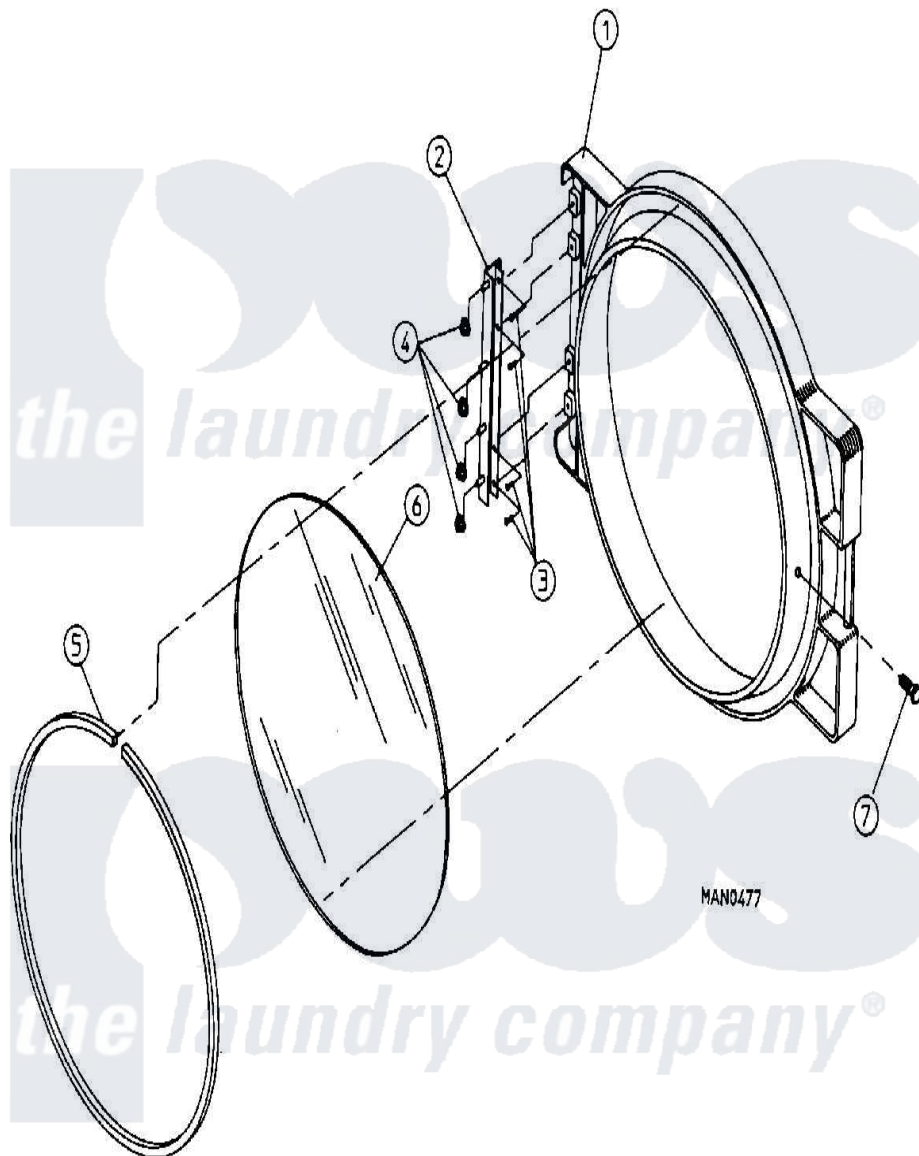

Maytag MDG30MC3A 09 - DOOR ASSY

Maytag [Commercial Maytag MDG30MC3A Dryer Parts](#) Parts Diagram 09 - DOOR ASSY
 Click on the part number to view part

Item	Original Part Number	Replaced By	Status	Part Description
000	W10124350		Not Available	ORDER PARTS FROM AMERICAN DRYER CORP AT 508-678-9000
001	A103062			Hinge Pin
"	A800287		Not Available	DOOR ASSY (ALM) (INCL 1,5,6, & 7)
"	A800288		Not Available	DOOR ASSEMBLY (WHT) (INCL. ILLUS. No.1 & 5 THRU 9)
"	A882963			Door Frame
002	A800448	800448		12 1 2 Ma
003	A150410	MC80MD		Elmntsurf
004	A152014	152014		1 4-20 Ser
005	A102353		Not Available	GASKET, MAIN DOOR (69-1/2")
"	A170730	170730		10.3 Oz CI
006	A102210	102210		20 7 16 D
"	A170730	170730		10.3 Oz CI
007	A150431	150431		10x7 16 D