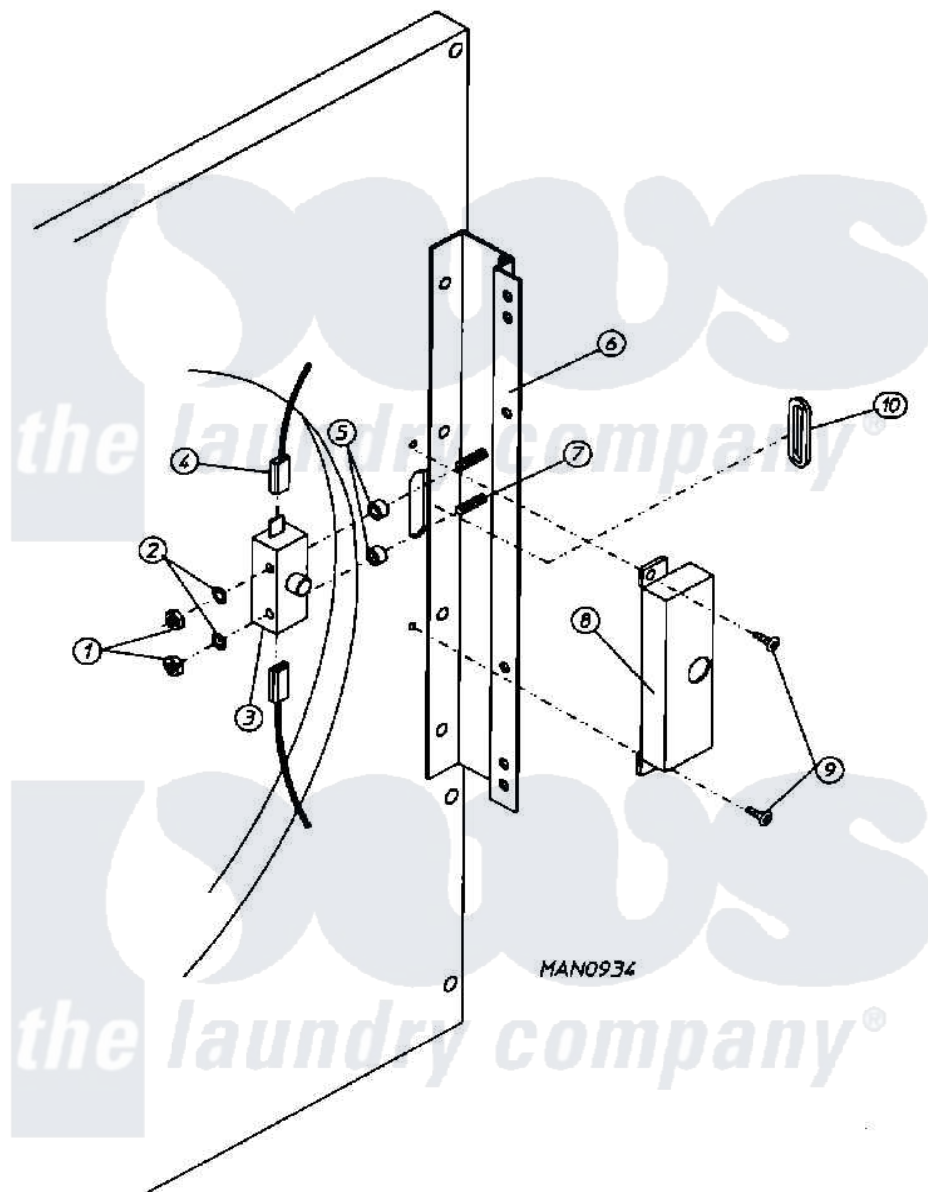

Maytag MDG30MC3A 10 - MAIN DOOR SWITCH HOUSING

Maytag [Commercial Maytag MDG30MC3A Dryer Parts](#) Parts Diagram 10 - MAIN DOOR SWITCH HOUSING
 Click on the part number to view part

Item	Original Part Number	Replaced By	Status	Part Description
000	W10124350		Not Available	ORDER PARTS FROM AMERICAN DRYER CORP AT 508-678-9000
001	A152013	152013		6-32 Hex N
002	A153008	153008		6 Split L
003	A137005	W10146741		SDS Door S
004	A121028	121028		1 4 X.032
005	A154281	154281		3 8 Stand
006	A800448	800448		12 1 2 Ma
007	A153565	153565		6-32 X 1 S
008	A313218	W10146845		MAIN DOOR
009	A150201	150201		10-32 X 1
010	A121405	121405		Rubber Gro