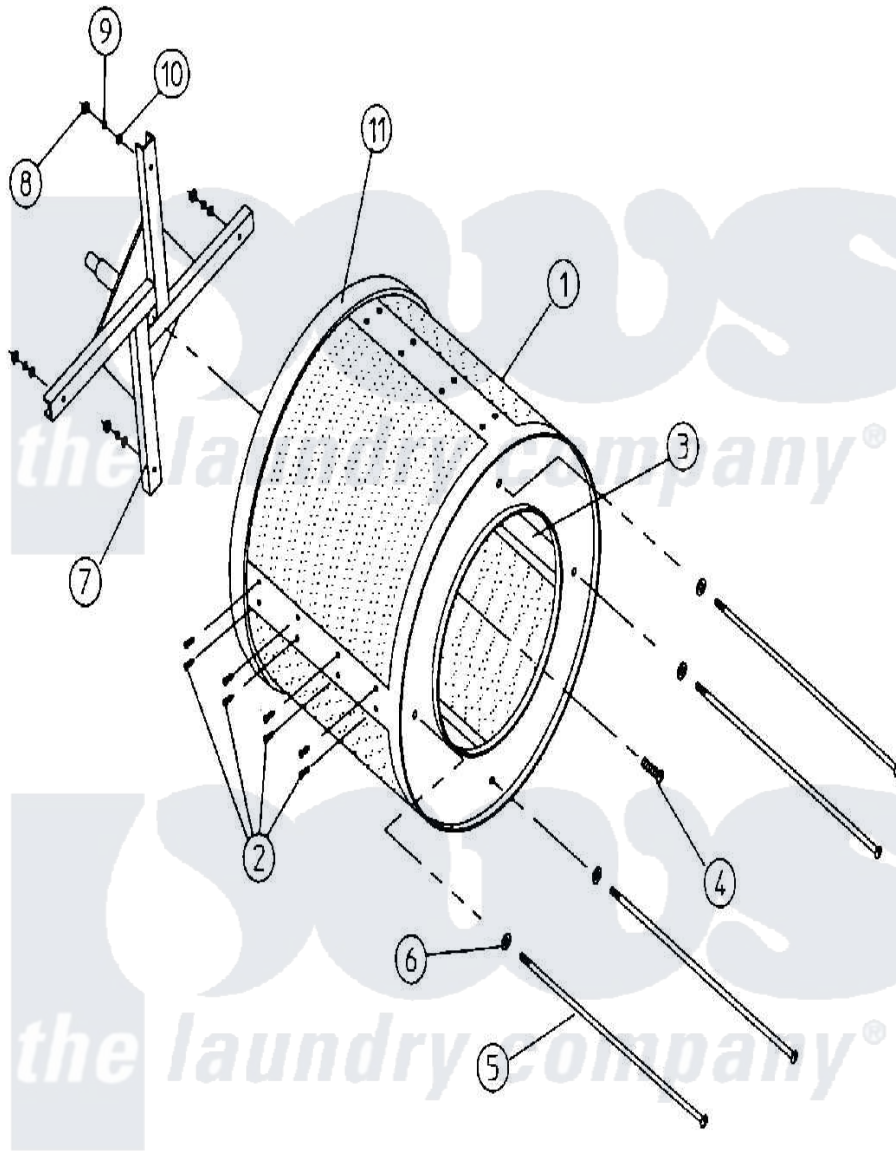

# Maytag MDG30MC3A 12 - TUMBLER & SUPPORT ASSEMBLY

MAN0309

Maytag [Commercial Maytag MDG30MC3A Dryer Parts](#) Parts Diagram 12 - TUMBLER & SUPPORT ASSEMBLY  
 Click on the part number to view part

Item	Original Part Number	Replaced By	Status	Part Description
000	W10124350		Not Available	ORDER PARTS FROM AMERICAN DRYER CORP AT 508-678-9000
001	A800703	<a href="#">800703</a>		30 Tumbler
"	A800803	<a href="#">800803</a>		30 Tumbler
002	A150415		Not Available	SCREW, CRIMPTITE (PH. RD.HD.) (No.10-16 X 1/2" PH. RD. HD.)
003	A301304	<a href="#">W10146780</a>		30 Tumbler
004	A150518	<a href="#">150518</a>		5 16-18 X
005	A100902		Not Available	ROD, TIE (No.18-5/16" X 31")
006	A153001	<a href="#">153001</a>		5 16 Flat
007	A800603	<a href="#">800603</a>		30 Tumbler
008	A152004	<a href="#">8182933</a>		Nut, Hex
009	A153002	<a href="#">8182939</a>		Washer, Lock
010	A153001	<a href="#">153001</a>		5 16 Flat
011	A116002	<a href="#">W10149238</a>		Felt Colla
"	A401010	<a href="#">401010</a>		3M 847 CO