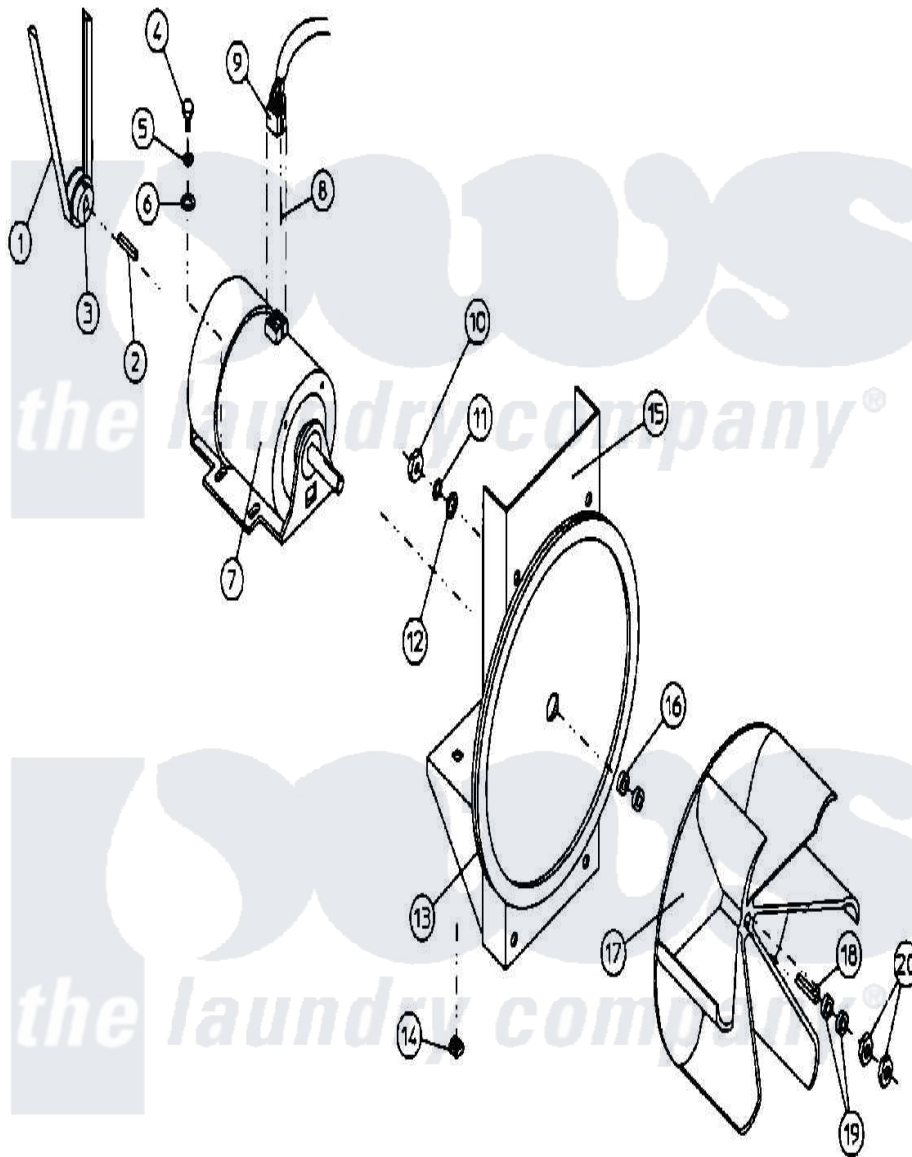

Maytag MDG30MC3A 16 - MOTOR & MOUNT ASSEMBLY

Maytag [Commercial Maytag MDG30MC3A Dryer Parts](#) Parts Diagram 16 - MOTOR & MOUNT ASSEMBLY
 Click on the part number to view part

Item	Original Part Number	Replaced By	Status	Part Description
000	W10124350		Not Available	ORDER PARTS FROM AMERICAN DRYER CORP AT 508-678-9000
001	A100110	W10146556		41500 V be
002	A100701	100701		3 16 X 3
003	A101132	101132		2.0 OD X 5
004	A150501	150501		5 16-18 X
005	A153002	8182939		Washer, Lock
006	A153001	153001		5 16 Flat
007	A100073		Not Available	MOTOR W/PLUG (120/208/230V) (MODELS MFD 09/14/92 & AFTER)
008	A122701	122701		MNL Socket
"	A122801	W10146716		Mate-N-Loc
009	A137030	137030		8 Pin Cmnl
010	A152004	8182933		Nut, Hex
011	A153002	8182939		Washer, Lock
012	A153001	153001		5 16 Flat

013	A117600		Not Available	TAPE, NOISE SUPPRESSOR (SOLD IN FEET)
014	A154000	154000		5 16-18 TI
015	A800919	800919		1 HP Motor
"	A803996	803996		24 30 Supe
016	A153051	W10146768		3 4 Flat
017	A100603		Not Available	IMPELLER (16`` WITH 3/4`` BORE)
018	A100702	100702		1 8 X 1 8
019	A153050	153050		1 2 X 1 1
020	A152006	W10146766		1 2-20 LH