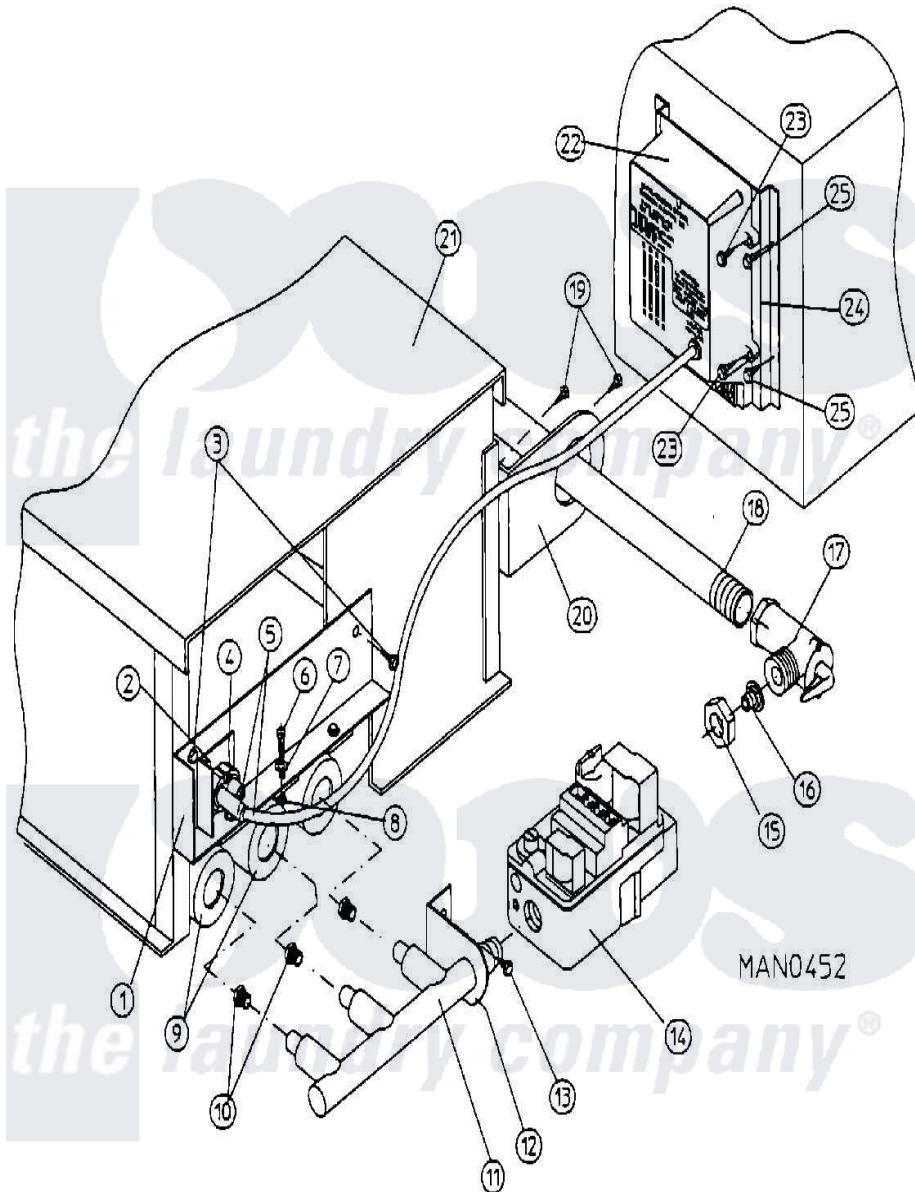

Maytag MDG30MC3A 17 - DSI & BURNER ASSEMBLY

MAN0452

Maytag [Commercial Maytag MDG30MC3A Dryer Parts](#) Parts Diagram 17 - DSI & BURNER ASSEMBLY
 Click on the part number to view part

Item	Original Part Number	Replaced By	Status	Part Description
000	W10124350		Not Available	ORDER PARTS FROM AMERICAN DRYER CORP AT 508-678-9000
001	A318030	W10146864		50 60 Si
002	A150300	5307527001		Switch
003	A150415		Not Available	SCREW, CRIMPTITE (PH. RD.HD.) (No.10-16 X 1/2" PH. RD. HD.)
004	A128915		Not Available	DSI IGNITER & FLAME PROBE ONLY
"	A880134		Not Available	IGNITER/FLAME PROBE KIT ASSY (INCLUDES No.4 & 5)
005	A880330	W10148002		DSI Ignitor
006	A150103	150103		8-32 X 3 4
007	A153000	153000		8 SAE WAS
008	A151001	W10146764		8-32 Pal N
009	A141105	W10146749		Large Gas
010	A140808	140808		Burner Ori
"	A140823	140823		Burner Ori

011	A141232	141232	DSI 1 2 Ma
012	A318700	W10146865	SM Burner
013	A150300	5307527001	Switch
014	A128927	Not Available	VALVE, GAS (REDUNDANT) (1/2" 24 VAC, NATURAL GAS)
"	A140411	Not Available	CONVERSION KIT (1/2" 24 VAC GAS VALVE (L.P.) W/O ORIFICES
015	A141325	Not Available	COLLAR, TAIL PIECE
016	A141303	Not Available	TAIL PIECE, 1/2" UNION
017	A141305	Not Available	BODY, UNION SHUT-OFF
018	A142500	142500	1 2-90 DEG
"	A142600	142600	1 2 Black
"	A142707	142707	1 2 X 1 1
"	A142800		Pipe, 1/2 " X 18" B.I.
"	A142809	W10146757	1 2 X 29 1
019	A150415	Not Available	SCREW, CRIMPTITE (PH. RD.HD.) (No.10-16 X 1/2" PH. RD. HD.)
020	A318700	W10146865	SM Burner
021	A809627	809627	Ad30s Ud50
"	A809628	5300809628	Hose
"	A850852	W10147725	60 DSI Bur
022	A880815		MODULE, DSI (50HZ/60HZ)
023	A150299	150299	10 X 1 H
024	A319505	Not Available	BRACKET, DSI MODULE
025	A150301	150301	8-18 X 7
026	A880928	W10148096	Ad-30ds
027	A410001	410001	1 2 Hex L
028	W10124350	Not Available	NOTE: CONSULT FACTORY FOR ELEVATIONS OVER 2000 FT.