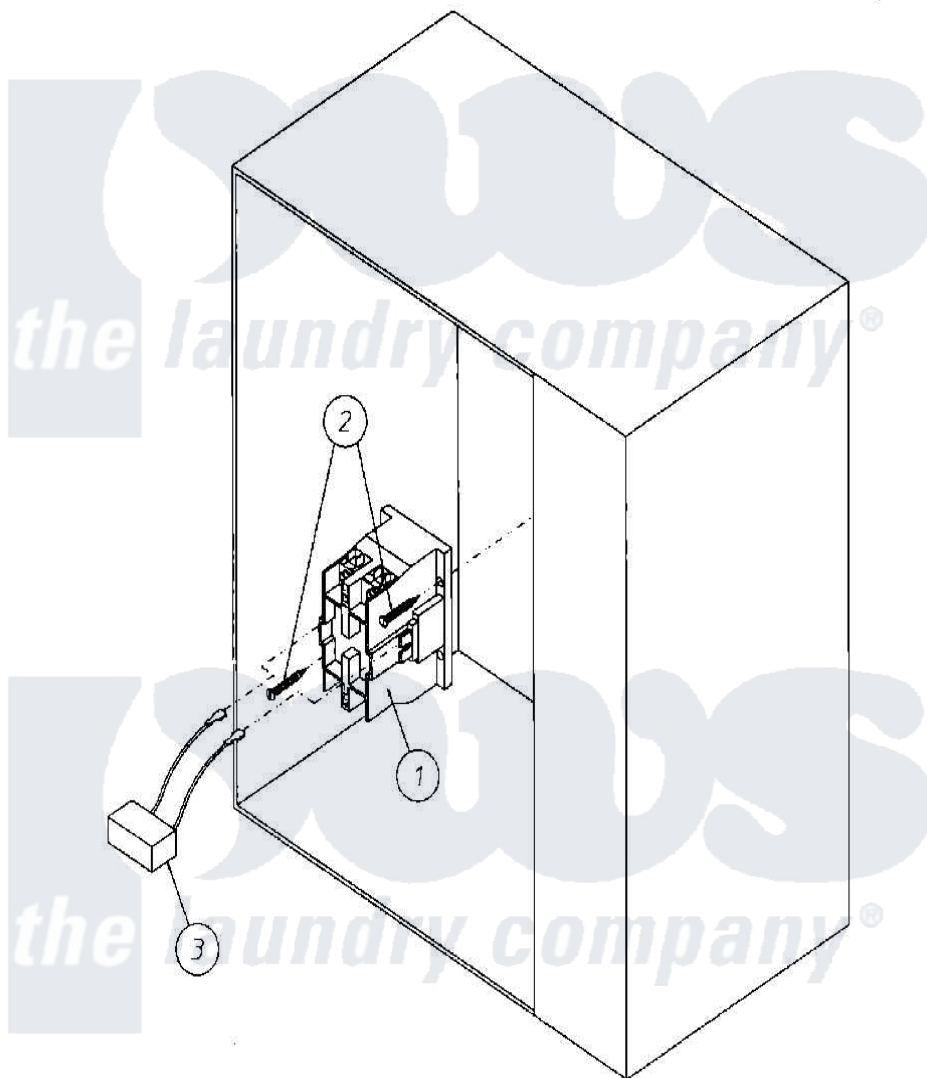

Maytag MDG30MC3A 19 - ELECTRICAL RELAY PANEL ASSEMBLY

Maytag [Commercial Maytag MDG30MC3A Dryer Parts](#) Parts Diagram 19 - ELECTRICAL RELAY PANEL ASSEMBLY

[Click on the part number to view part](#)

Item	Original Part Number	Replaced By	Status	Part Description
001	A132451			CONTACTOR, TWO POLE
002	A150299	150299		10 X 1 H
003	A322809	322809		Back Elect
004	A150301	150301		8-18 X 7