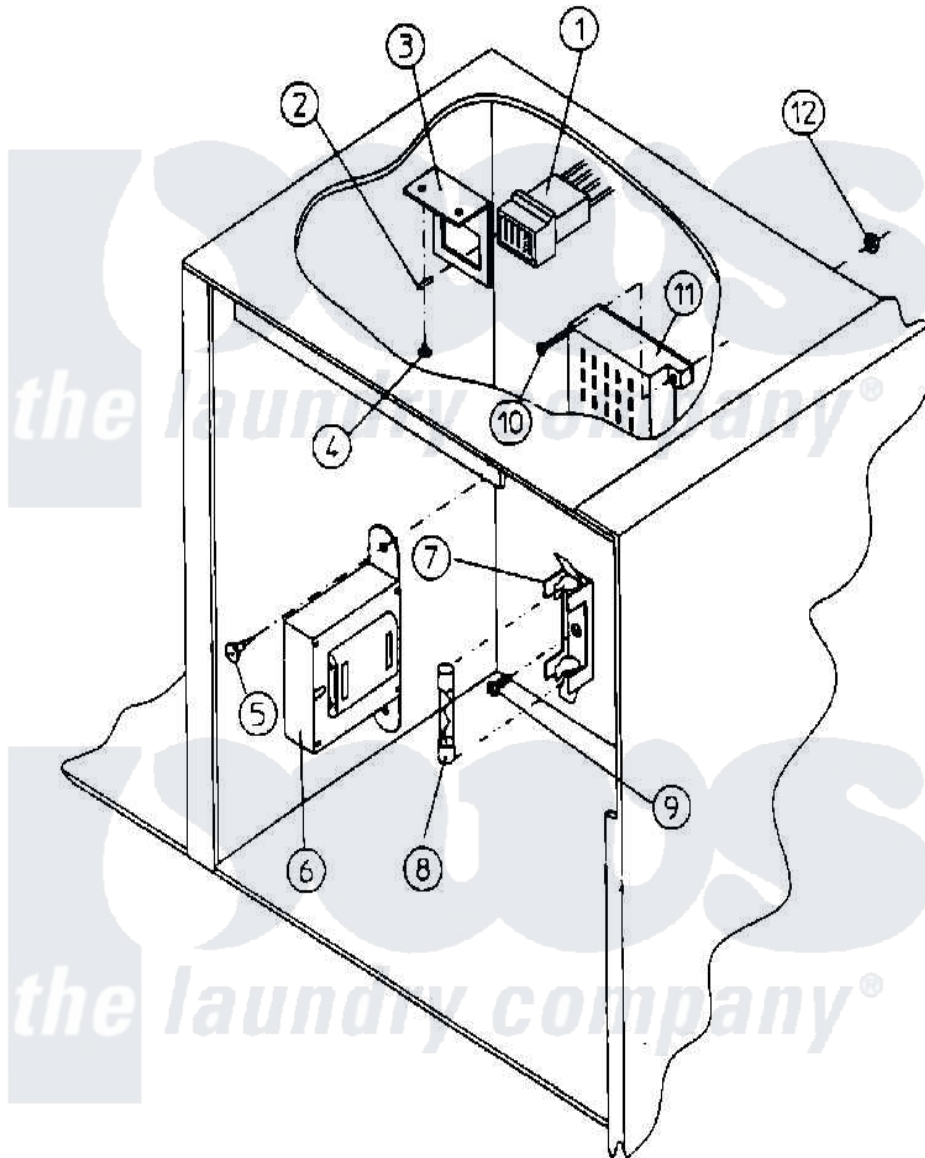

Maytag MDG30MC3AL 03 - CONTROL BOX ASSEMBLY

Maytag [Commercial Maytag MDG30MC3AL Dryer Parts](#) Parts Diagram 03 - CONTROL BOX ASSEMBLY
 Click on the part number to view part

Item	Original Part Number	Replaced By	Status	Part Description
000	W10124350		Not Available	ORDER PARTS FROM AMERICAN DRYER CORP AT 508-678-9000
001	A122603	122603		9 Pin Sock
002	A122701	122701		MNL Socket
"	A122801	W10146716		Mate-N-Loc
003	A315010	315010		Door Outer Half White
004	A150300	5307527001		Switch
005	A150300	5307527001		Switch
006	A141403		Not Available	TRANSFORMER (24 VAC) (FOR MICROPROCESSOR MODELS)
007	A136008	136008		Fuse Block
008	A136057	W10146739		0.5 A 250
009	A150301	150301		8-18 X 7
010	A150002	150002		6-32 X 1
011	A120715	W10146700		30 Pos Ter
012	A151000	WH12X195		Switch Assembly