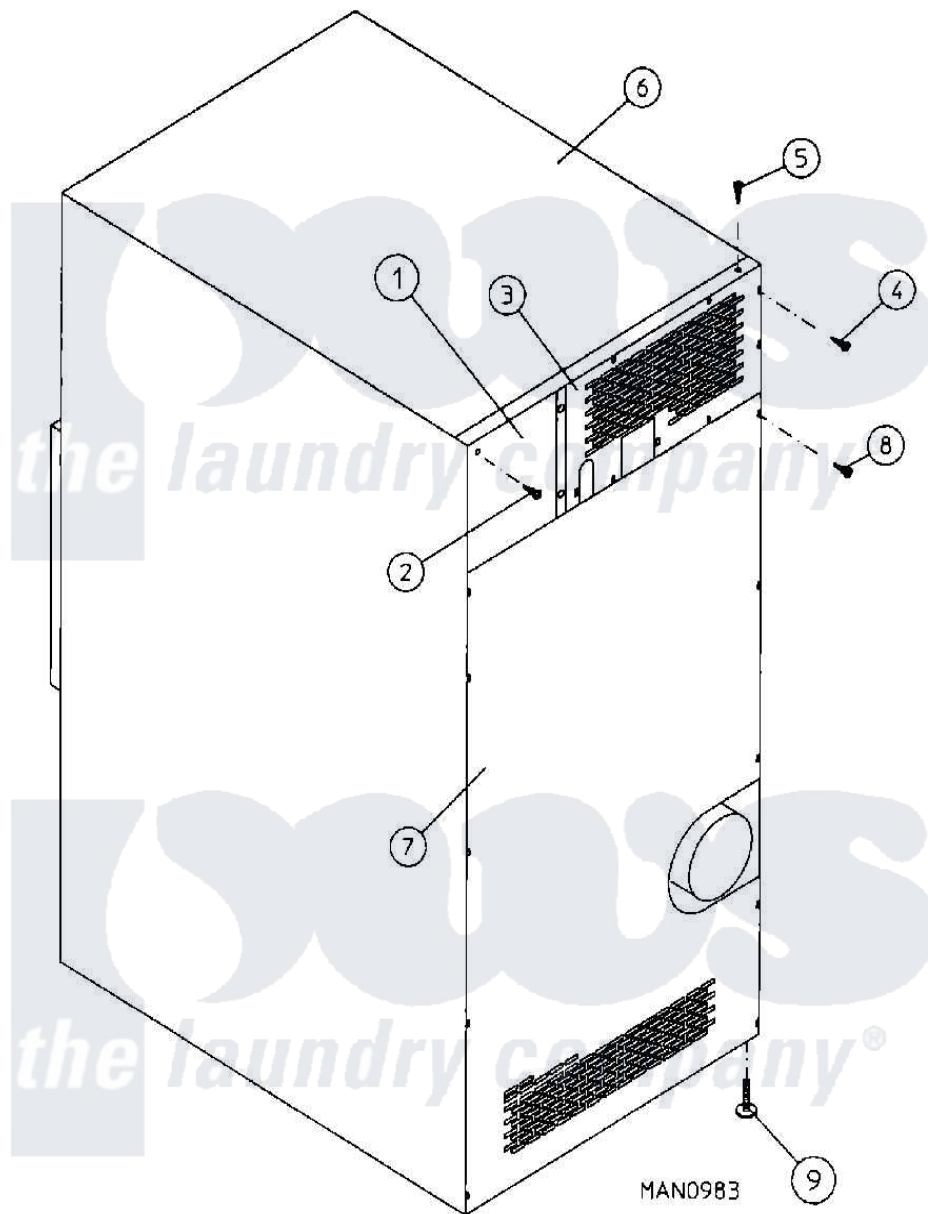

Maytag MDG30MC3AL 05 - CABINET

Maytag [Commercial Maytag MDG30MC3AL Dryer Parts](#) Parts Diagram 05 - CABINET
 Click on the part number to view part

Item	Original Part Number	Replaced By	Status	Part Description
000	W10124350		Not Available	ORDER PARTS FROM AMERICAN DRYER CORP AT 508-678-9000
001	A322809	322809		Back Elect
002	A150301	150301		8-18 X 7
003	A330077	W10146876		Maytag 30l
004	A150301	150301		8-18 X 7
005	A150301	150301		8-18 X 7
006	A312510	W10146828		Ad-30 Oute
007	A314513	314513		Plain Bott
008	A150301	150301		8-18 X 7
009	A103500	103500		LEVELING L