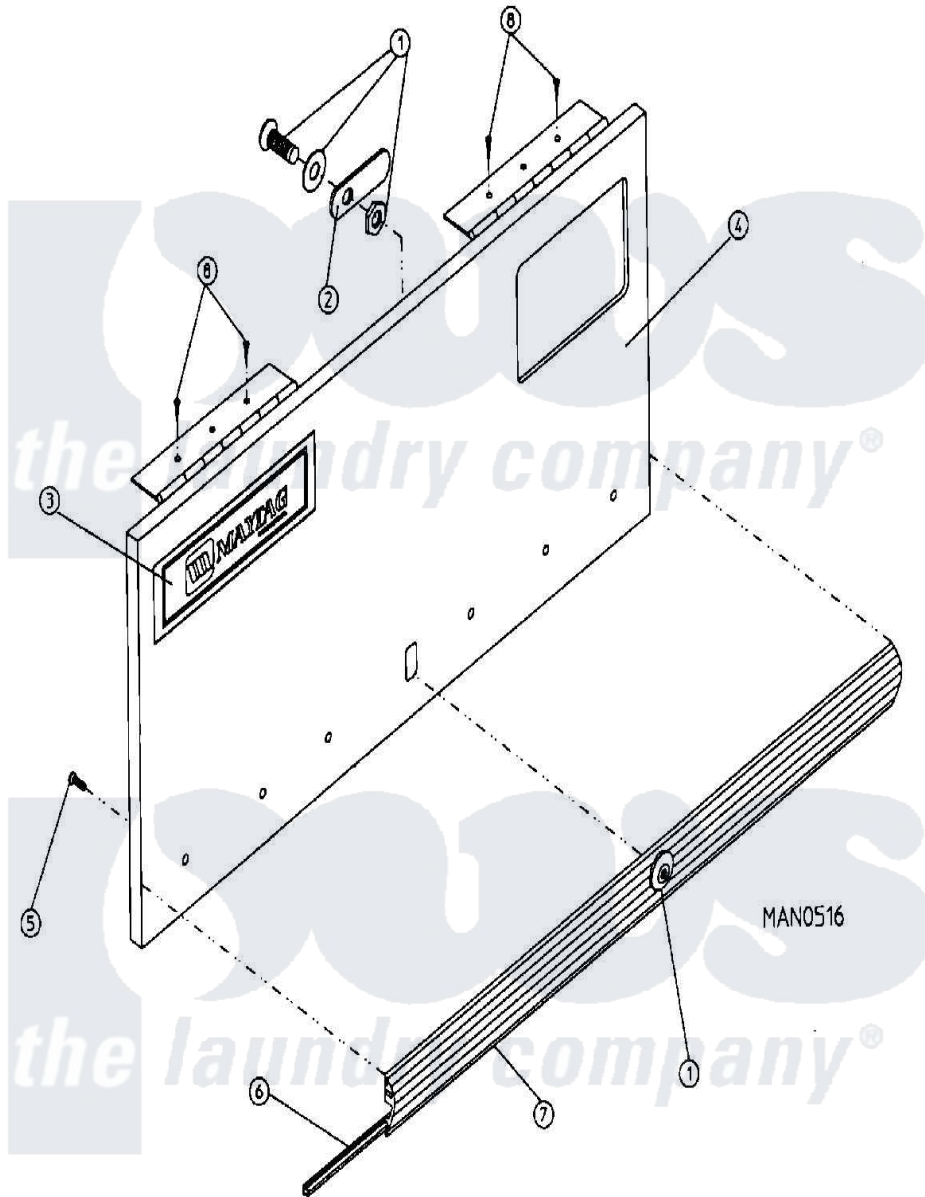

# Maytag MDG30MC3AL 06 - CABINET - CONTROL DOOR ASSEMBLY

Maytag [Commercial Maytag MDG30MC3AL Dryer Parts](#) Parts Diagram 06 - CABINET - CONTROL DOOR ASSEMBLY  
 Click on the part number to view part

Item	Original Part Number	Replaced By	Status	Part Description
000	W10124350		Not Available	ORDER PARTS FROM AMERICAN DRYER AT 508-678-9000.
001	A160038	<a href="#">883977</a>		4451 Control
"	A160140	<a href="#">160140</a>		Key Only F
002	A160014	<a href="#">160014</a>		1 16 Offs
003	A112343	<a href="#">112343</a>		Maytag Log
"	A870011	<a href="#">W10147884</a>		Logo Doubl
004	A800023	<a href="#">800023</a>		15-30 Hi-S
005	A150201	<a href="#">150201</a>		10-32 X 1
006	A102307		Not Available	GASKET, TRIM BUMPER (SOLD IN FEET)
007	A180200	<a href="#">180200</a>		15 30 TO
008	A150300	<a href="#">5307527001</a>		Switch