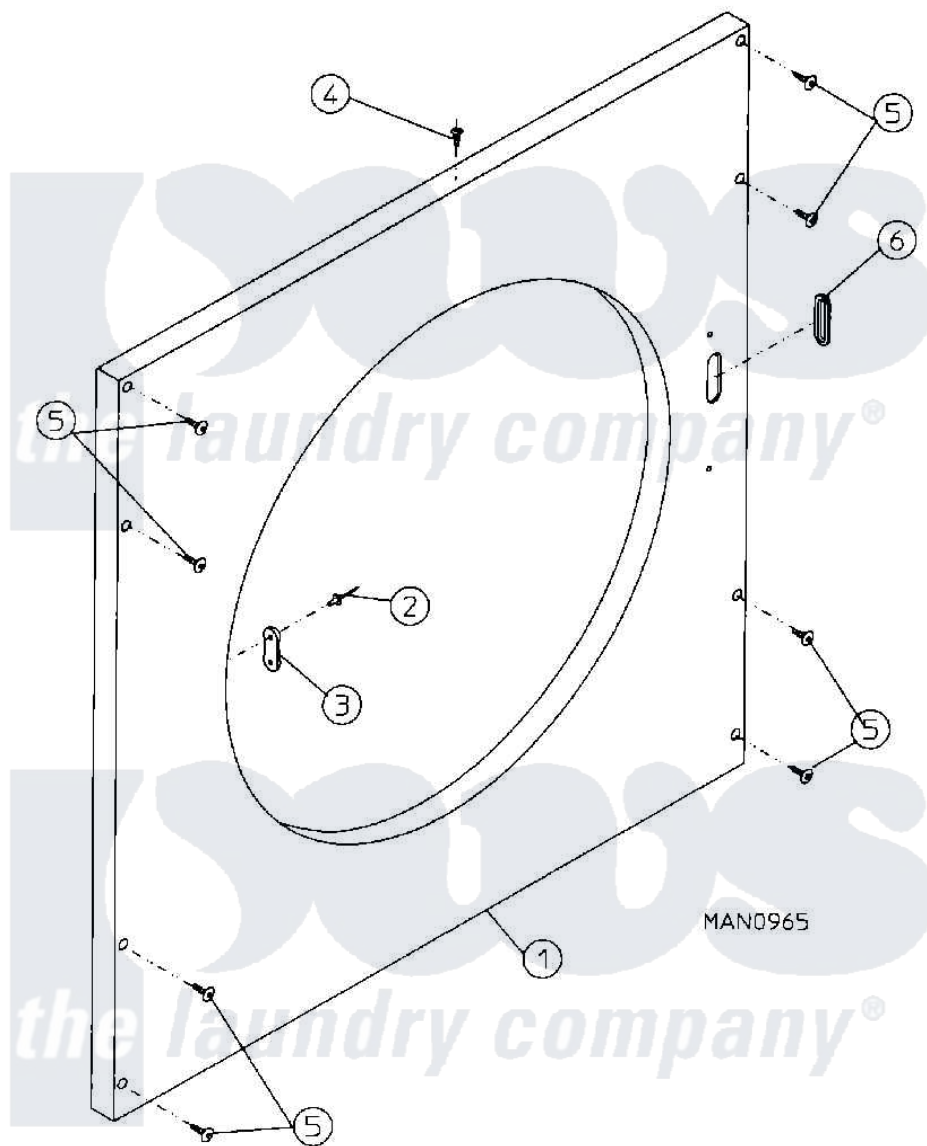

Maytag MDG30MC3AL 07 - CABINET - FRONT PANEL ASSEMBLY

Maytag Commercial Maytag MDG30MC3AL Dryer Parts Parts Diagram 07 - CABINET - FRONT PANEL ASSEMBLY
 Click on the part number to view part

Item	Original Part Number	Replaced By	Status	Part Description
000	W10124350		Not Available	ORDER PARTS FROM AMERICAN DRYER CORP AT 508-678-9000
001	A875300	W10147918		15-30- Ins
002	A154215	154215		5 32 X 1 4
003	A170330		Not Available	LATCH, DOOR (FRICTION)
004	A150300	5307527001		Switch
005	A150415		Not Available	SCREW, CRIMPTITE (PH. RD.HD.) (No.10-16 X 1/2" PH. RD. HD.)
006	A121405	121405		Rubber Gro