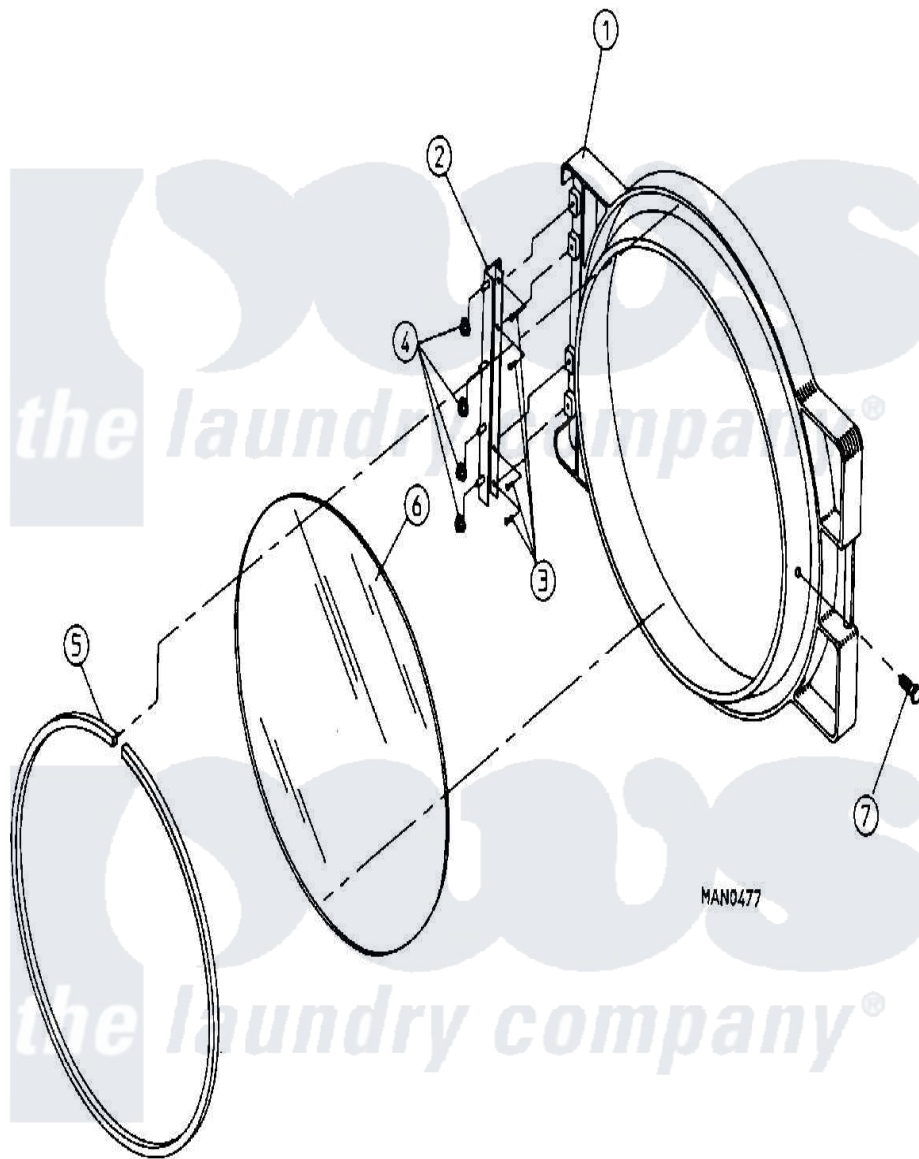

# Maytag MDG30MC3AL 09 - DOOR ASSY

Maytag [Commercial Maytag MDG30MC3AL Dryer Parts](#) Parts Diagram 09 - DOOR ASSY  
 Click on the part number to view part

Item	Original Part Number	Replaced By	Status	Part Description
000	W10124350		Not Available	ORDER PARTS FROM AMERICAN DRYER CORP AT 508-678-9000
001	<a href="#">A103062</a>			Hinge Pin
"	A800287		Not Available	DOOR ASSY (ALM) (INCL 1,5,6, & 7)
"	A800288		Not Available	DOOR ASSEMBLY (WHT) (INCL. ILLUS. No.1 & 5 THRU 9)
"	<a href="#">A882963</a>			Door Frame
002	A800448	<a href="#">800448</a>		12 1 2 Ma
003	A150410	<a href="#">MC80MD</a>		Elmntsurf
004	A152014	<a href="#">152014</a>		1 4-20 Ser
005	A102353		Not Available	GASKET, MAIN DOOR (69-1/2")
"	A170730	<a href="#">170730</a>		10.3 Oz CI
006	A102210	<a href="#">102210</a>		20 7 16 D
"	A170730	<a href="#">170730</a>		10.3 Oz CI
007	A150431	<a href="#">150431</a>		10x7 16 D