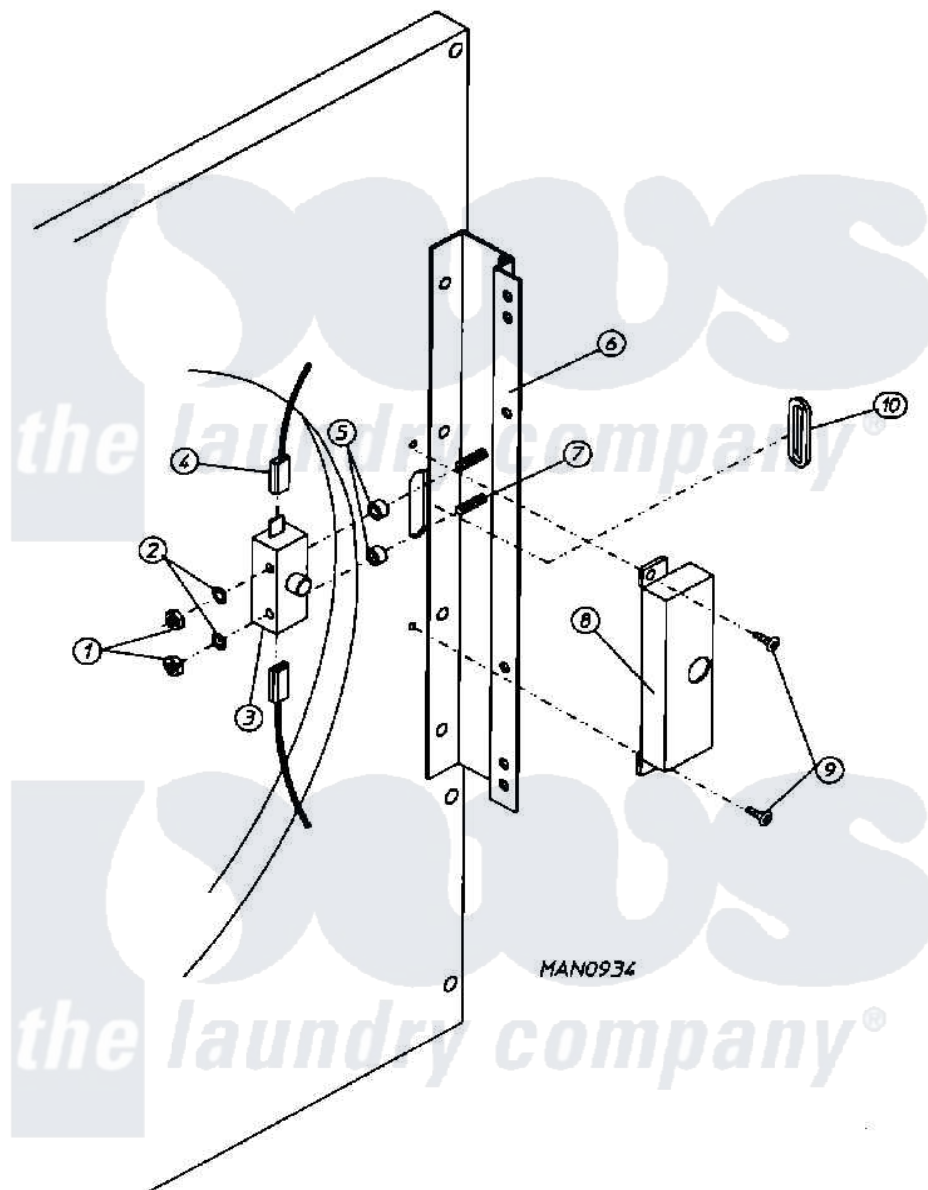

Maytag MDG30MC3AL 10 - MAIN DOOR SWITCH HOUSING

Maytag [Commercial Maytag MDG30MC3AL Dryer Parts](#) Parts Diagram 10 - MAIN DOOR SWITCH HOUSING
 Click on the part number to view part

Item	Original Part Number	Replaced By	Status	Part Description
000	W10124350		Not Available	ORDER PARTS FROM AMERICAN DRYER CORP AT 508-678-9000
001	A152013	152013		6-32 Hex N
002	A153008	153008		6 Split L
003	A137005	W10146741		SDS Door S
004	A121028	121028		1 4 X.032
005	A154281	154281		3 8 Stand
006	A800448	800448		12 1 2 Ma
007	A153565	153565		6-32 X 1 S
008	A313218	W10146845		MAIN DOOR
009	A150201	150201		10-32 X 1
010	A121405	121405		Rubber Gro