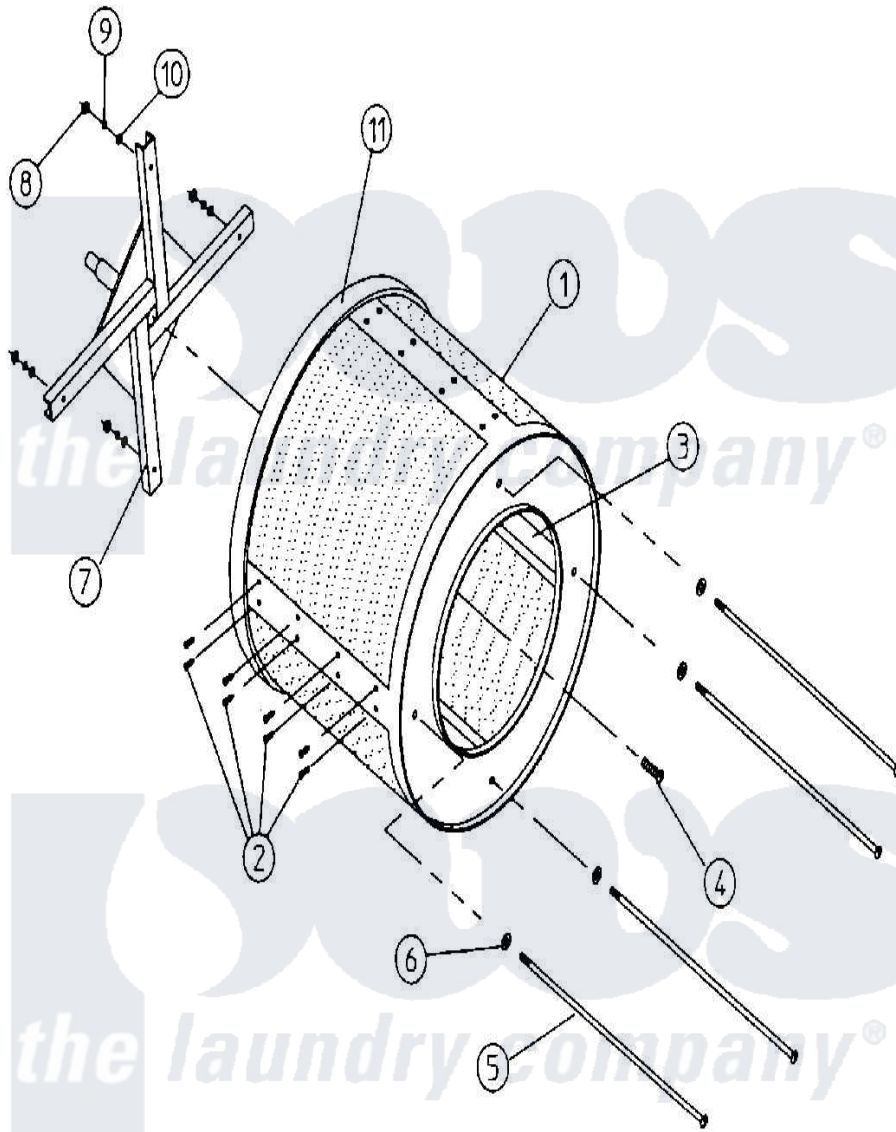

Maytag MDG30MC3AL 12 - TUMBLER & SUPPORT ASSEMBLY

MAN0309

Maytag [Commercial Maytag MDG30MC3AL Dryer Parts](#) Parts Diagram 12 - TUMBLER & SUPPORT ASSEMBLY
 Click on the part number to view part

Item	Original Part Number	Replaced By	Status	Part Description
000	W10124350		Not Available	ORDER PARTS FROM AMERICAN DRYER CORP AT 508-678-9000
001	A800703	800703		30 Tumbler
"	A800803	800803		30 Tumbler
002	A150415		Not Available	SCREW, CRIMPTITE (PH. RD.HD.) (No.10-16 X 1/2" PH. RD. HD.)
003	A301304	W10146780		30 Tumbler
004	A150518	150518		5 16-18 X
005	A100902		Not Available	ROD, TIE (No.18-5/16" X 31")
006	A153001	153001		5 16 Flat
007	A800603	800603		30 Tumbler
008	A152004	8182933		Nut, Hex
009	A153002	8182939		Washer, Lock
010	A153001	153001		5 16 Flat
011	A116002	W10149238		Felt Colla
"	A401010	401010		3M 847 CO