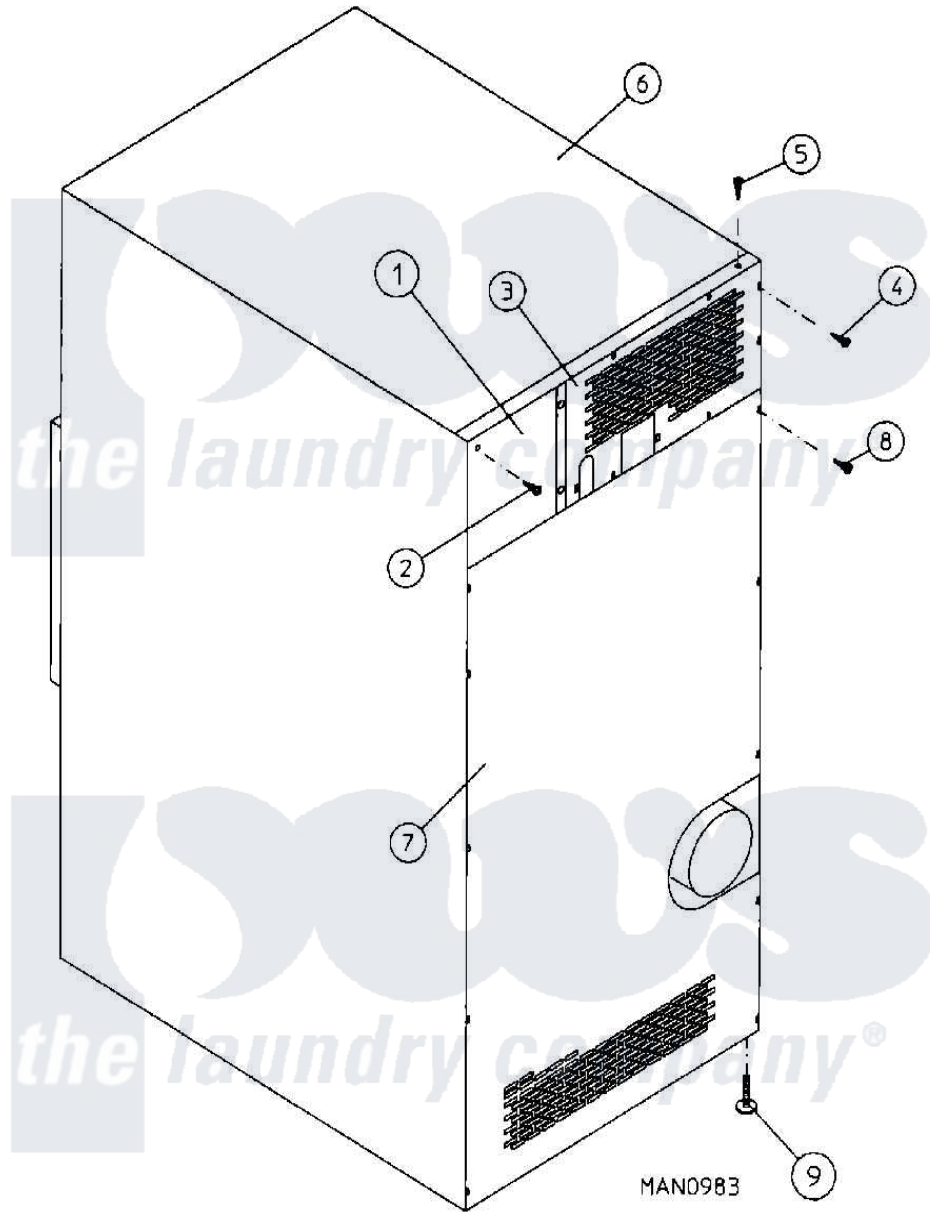

Maytag MDG30MC3AW 05 - CABINET

Maytag [Commercial Maytag MDG30MC3AW Dryer Parts](#) Parts Diagram 05 - CABINET
 Click on the part number to view part

Item	Original Part Number	Replaced By	Status	Part Description
000	W10124350		Not Available	ORDER PARTS FROM AMERICAN DRYER CORP AT 508-678-9000
001	A322809	322809		Back Elect
002	A150301	150301		8-18 X 7
003	A330077	W10146876		Maytag 30l
004	A150301	150301		8-18 X 7
005	A150301	150301		8-18 X 7
006	A312510	W10146828		Ad-30 Oute
007	A314513	314513		Plain Bott
008	A150301	150301		8-18 X 7
009	A103500	103500		LEVELING L