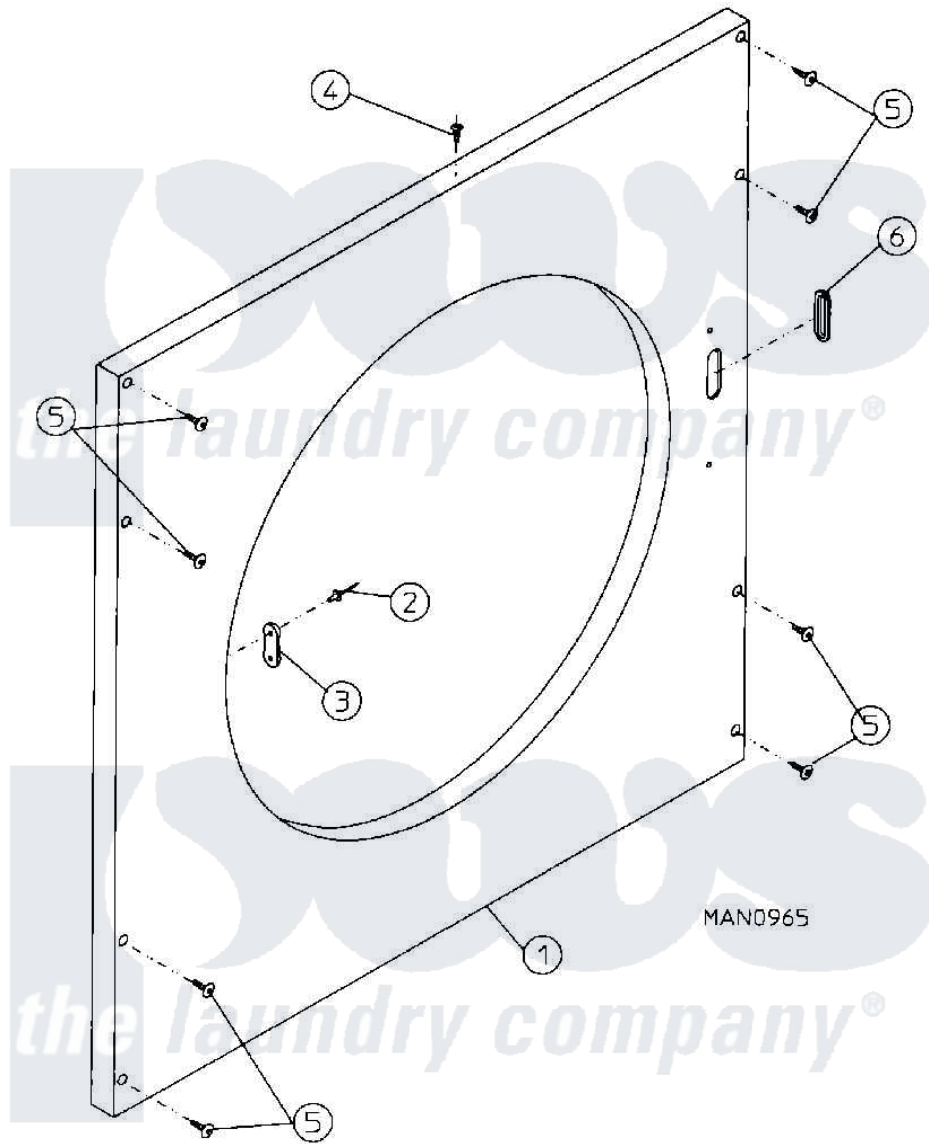

Maytag MDG30MC3AW 07 - CABINET - FRONT PANEL ASSEMBLY

Maytag Commercial Maytag MDG30MC3AW Dryer Parts Parts Diagram 07 - CABINET - FRONT PANEL ASSEMBLY
 Click on the part number to view part

Item	Original Part Number	Replaced By	Status	Part Description
000	W10124350		Not Available	ORDER PARTS FROM AMERICAN DRYER CORP AT 508-678-9000
001	A875300	W10147918		15-30- Ins
002	A154215	154215		5 32 X 1 4
003	A170330		Not Available	LATCH, DOOR (FRICTION)
004	A150300	5307527001		Switch
005	A150415		Not Available	SCREW, CRIMPTITE (PH. RD.HD.) (No.10-16 X 1/2` PH. RD. HD.)
006	A121405	121405		Rubber Gro