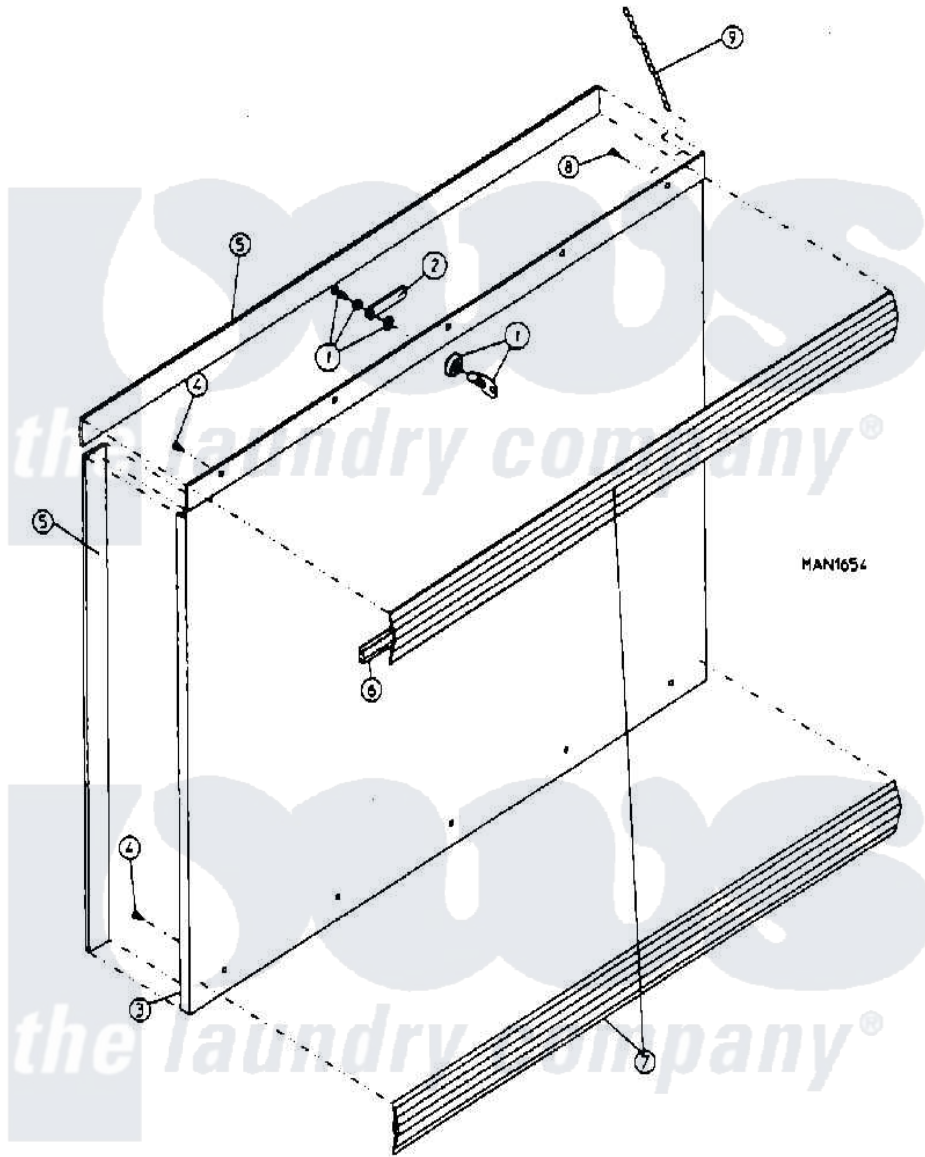

Maytag MDG30MC3AW 08 - CABINET - LINT DOOR ASSEMBLY

Maytag Commercial Maytag MDG30MC3AW Dryer Parts Parts Diagram 08 - CABINET - LINT DOOR ASSEMBLY
 Click on the part number to view part

| Item | Original Part Number | Replaced By | Status | Part Description |
|------|----------------------|---------------------------|---------------|--|
| 000 | W10124350 | | Not Available | ORDER PARTS FROM AMERICAN DRYER CORP AT 508-678-9000 |
| 001 | A160039 | 883978 | | 4451 LINT |
| " | A160140 | 160140 | | Key Only F |
| 002 | A160014 | 160014 | | 1 16 Offs |
| 003 | A800216 | W10149260 | | 30 Drop L |
| " | A800233 | W10146996 | | 30 Insul. |
| 004 | A150201 | 150201 | | 10-32 X 1 |
| 005 | A117600 | | Not Available | TAPE, NOISE SUPPRESSOR (SOLD IN FEET) |
| 006 | A102307 | | Not Available | GASKET, TRIM BUMPER (SOLD IN FEET) |
| 007 | A180210 | 180210 | | 15 30 MI |
| 008 | A150419 | 150419 | | 6 X 1 2 T |
| 009 | A108120 | 108120 | | Chain For |
| 010 | A150418 | 150418 | | Dlh 4 X .1 |