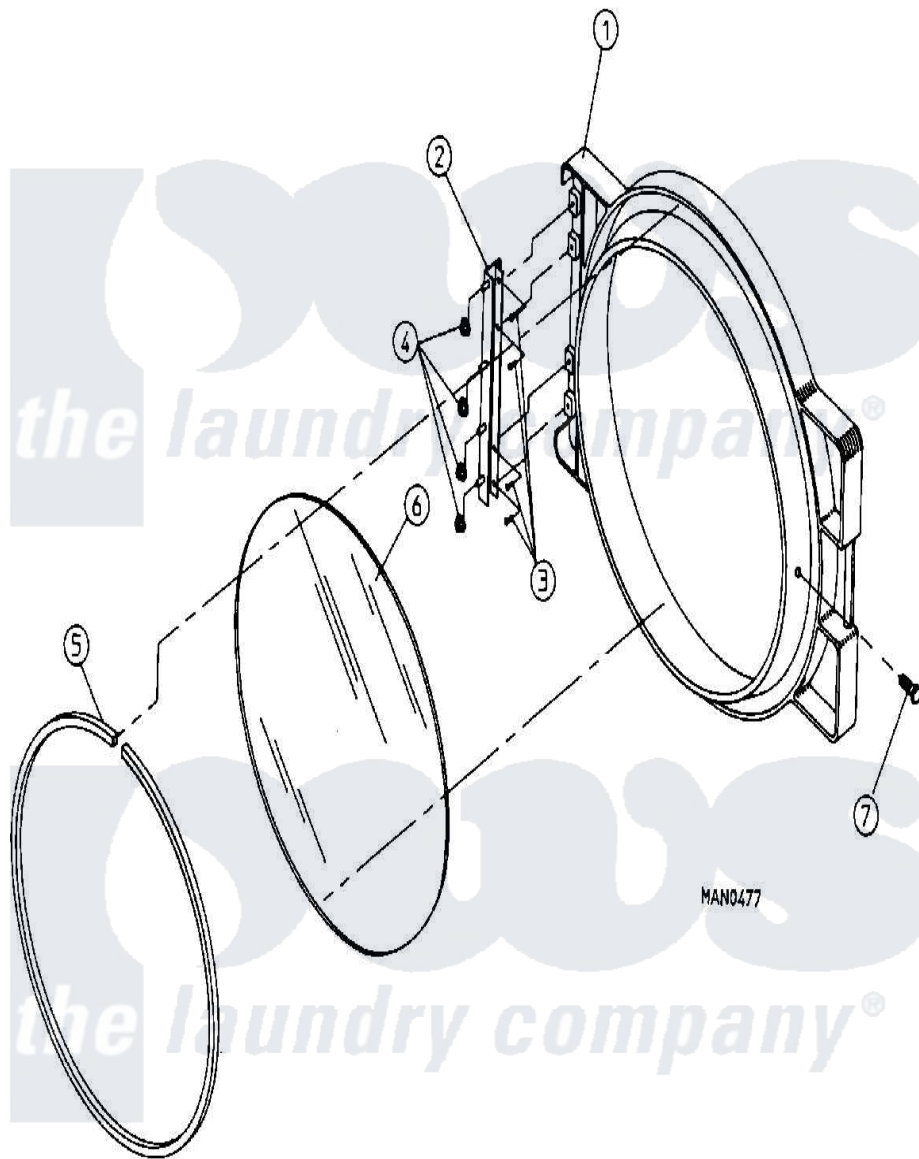

# Maytag MDG30MC3AW 09 - DOOR ASSY

Maytag [Commercial Maytag MDG30MC3AW Dryer Parts](#) Parts Diagram 09 - DOOR ASSY  
 Click on the part number to view part

Item	Original Part Number	Replaced By	Status	Part Description
000	W10124350		Not Available	ORDER PARTS FROM AMERICAN DRYER CORP AT 508-678-9000
001	<a href="#">A103062</a>			Hinge Pin
"	A800287		Not Available	DOOR ASSY (ALM) (INCL 1,5,6, & 7)
"	A800288		Not Available	DOOR ASSEMBLY (WHT) (INCL. ILLUS. No.1 & 5 THRU 9)
"	<a href="#">A882963</a>			Door Frame
002	A800448	<a href="#">800448</a>		12 1 2 Ma
003	A150410	<a href="#">MC80MD</a>		Elmntsurf
004	A152014	<a href="#">152014</a>		1 4-20 Ser
005	A102353		Not Available	GASKET, MAIN DOOR (69-1/2")
"	A170730	<a href="#">170730</a>		10.3 Oz CI
006	A102210	<a href="#">102210</a>		20 7 16 D
"	A170730	<a href="#">170730</a>		10.3 Oz CI
007	A150431	<a href="#">150431</a>		10x7 16 D