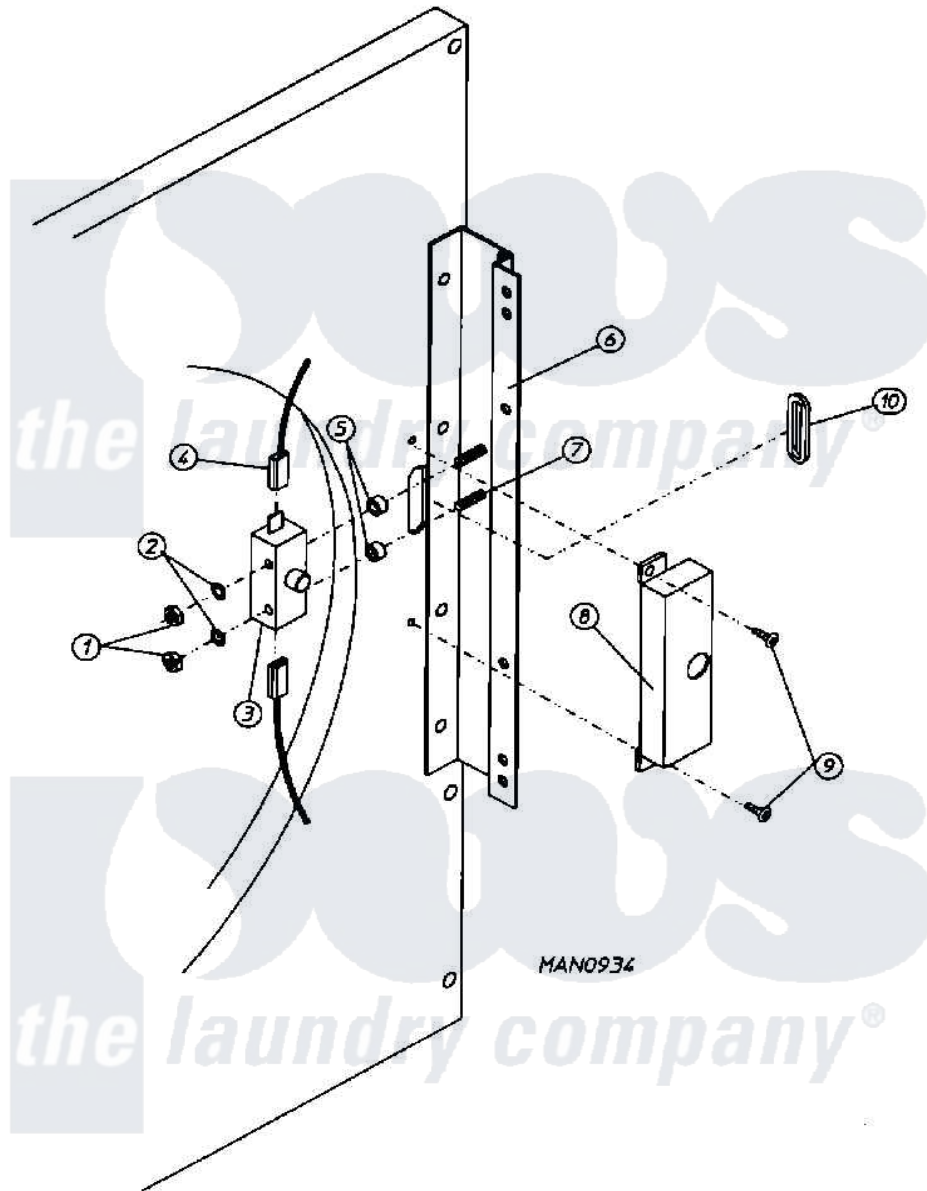

Maytag MDG30MC3AW 10 - MAIN DOOR SWITCH HOUSING

Maytag [Commercial Maytag MDG30MC3AW Dryer Parts](#) Parts Diagram 10 - MAIN DOOR SWITCH HOUSING
 Click on the part number to view part

Item	Original Part Number	Replaced By	Status	Part Description
000	W10124350		Not Available	ORDER PARTS FROM AMERICAN DRYER CORP AT 508-678-9000
001	A152013	152013		6-32 Hex N
002	A153008	153008		6 Split L
003	A137005	W10146741		SDS Door S
004	A121028	121028		1 4 X .032
005	A154281	154281		3 8 Stand
006	A800448	800448		12 1 2 Ma
007	A153565	153565		6-32 X 1 S
008	A313218	W10146845		MAIN DOOR
009	A150201	150201		10-32 X 1
010	A121405	121405		Rubber Gro