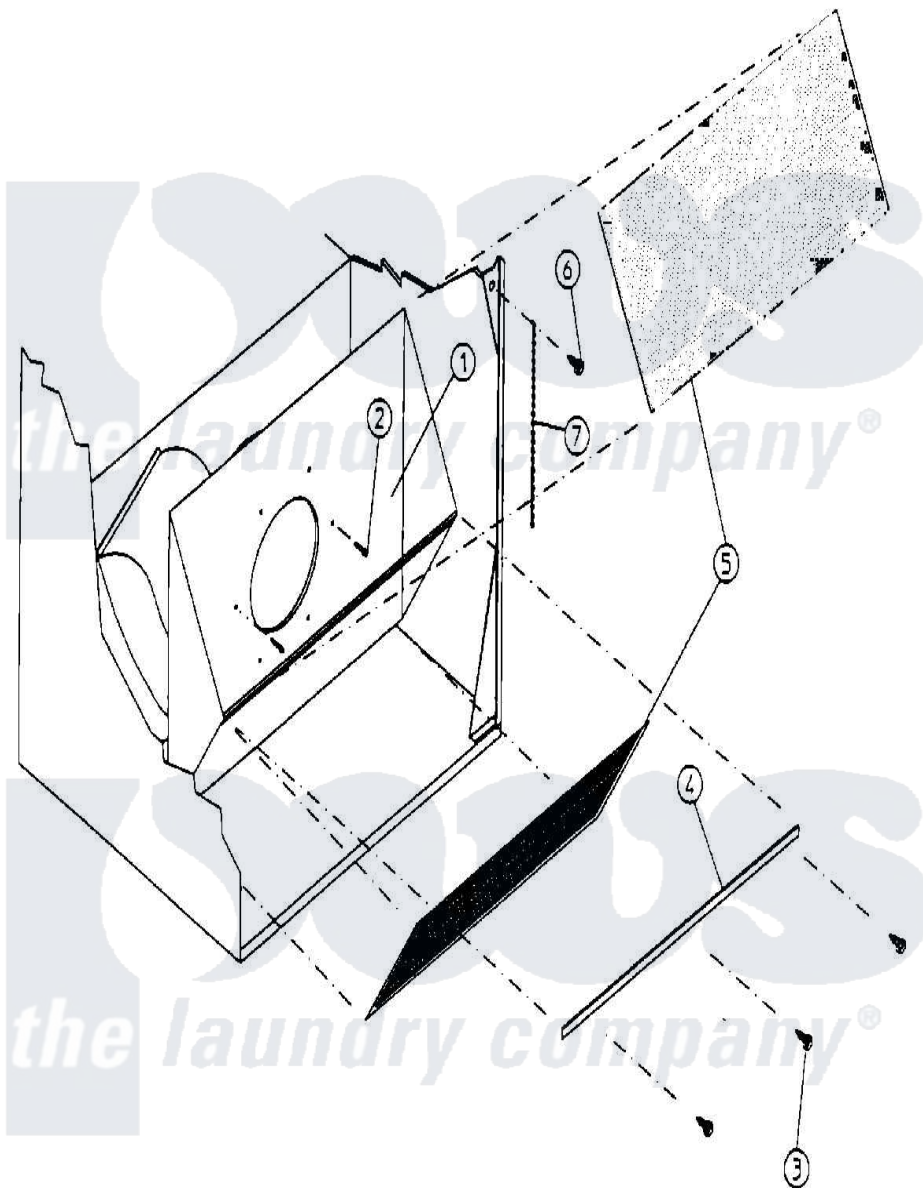

Maytag MDG30MC3AW 11 - LINT TRAP ASSEMBLY

Maytag [Commercial Maytag MDG30MC3AW Dryer Parts](#) Parts Diagram 11 - LINT TRAP ASSEMBLY
 Click on the part number to view part

Item	Original Part Number	Replaced By	Status	Part Description
000	W10124350		Not Available	ORDER PARTS FROM AMERICAN DRYER CORP AT 508-678-9000
001	A880913	W10148087		AD24 30 S
"	A880914	W10148088		AD24 30 S
002	A154200	154200		5 32 RIVE
003	A150300	5307527001		Switch
004	A304100	304100		SM LINT TR
005	A800500	800500		Screen, Lint
006	A150419	150419		6 X 1 2 T
007	A108120	108120		Chain For
"	A150418	150418		Dlh 4 X .1