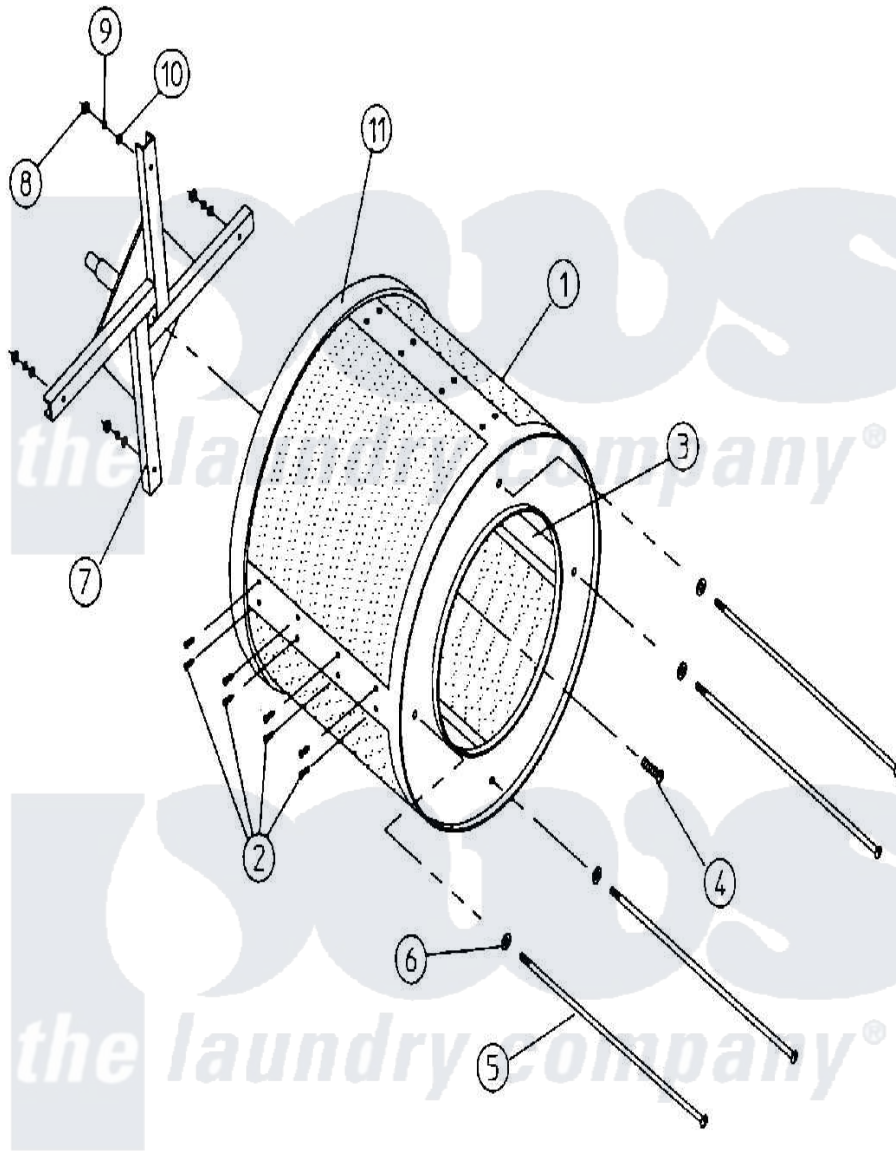

# Maytag MDG30MC3AW 12 - TUMBLER & SUPPORT ASSEMBLY

MAN0309

Maytag [Commercial Maytag MDG30MC3AW Dryer Parts](#) Parts Diagram 12 - TUMBLER & SUPPORT ASSEMBLY  
 Click on the part number to view part

Item	Original Part Number	Replaced By	Status	Part Description
000	W10124350		Not Available	ORDER PARTS FROM AMERICAN DRYER CORP AT 508-678-9000
001	A800703	<a href="#">800703</a>		30 Tumbler
"	A800803	<a href="#">800803</a>		30 Tumbler
002	A150415		Not Available	SCREW, CRIMPTITE (PH. RD.HD.) (No.10-16 X 1/2" PH. RD. HD.)
003	A301304	<a href="#">W10146780</a>		30 Tumbler
004	A150518	<a href="#">150518</a>		5 16-18 X
005	A100902		Not Available	ROD, TIE (No.18-5/16" X 31")
006	A153001	<a href="#">153001</a>		5 16 Flat
007	A800603	<a href="#">800603</a>		30 Tumbler
008	A152004	<a href="#">8182933</a>		Nut, Hex
009	A153002	<a href="#">8182939</a>		Washer, Lock
010	A153001	<a href="#">153001</a>		5 16 Flat
011	A116002	<a href="#">W10149238</a>		Felt Colla
"	A401010	<a href="#">401010</a>		3M 847 CO