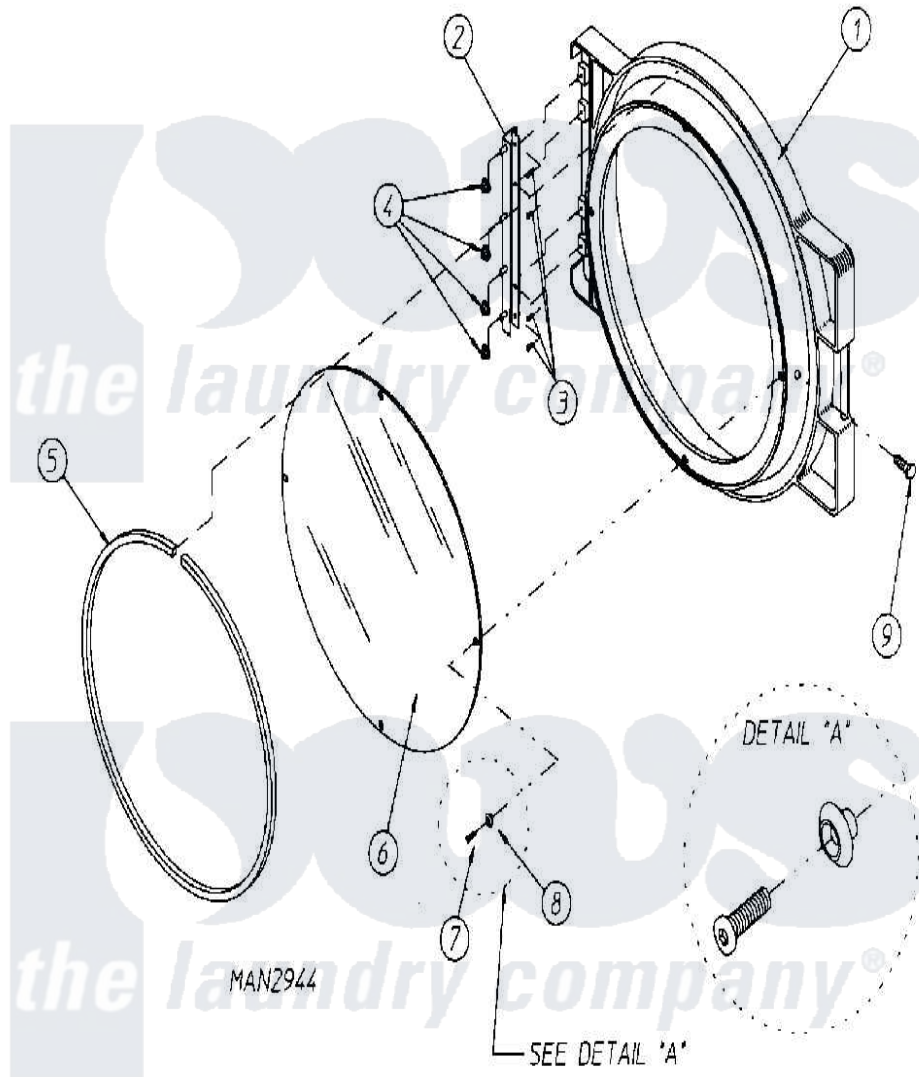

Maytag MDG30MNAWW 04 - DOOR ASSEMBLY

Maytag [Commercial Maytag MDG30MNAWW Dryer Parts](#) Parts Diagram 04 - DOOR ASSEMBLY
 Click on the part number to view part

Item	Original Part Number	Replaced By	Status	Part Description
000	W10124350		Not Available	ORDER PARTS FROM AMERICAN DRYER CORP AT 508-678-9000
001	A881421			Door Assembly Complete
"	A881422		Not Available	DOOR ASSEMBLY COMPLETE (BLK) (INCL ITEM No.'S 1 & 5 THRU 9)
002	A800448	800448		12 1 2 Ma
003	A150410	MC80MD		Elmntsurf
004	A152014	152014		1 4-20 Ser
005	A102349		Not Available	GASKET, DOOR (69 1/2")
006	A102212	102212		Main Door
"	A170730	170730		10.3 Oz Cl
007	A150448	150448		10-32 X 1
008	A170319	170319		Door Glass
009	A150431	150431		10x7 16 D