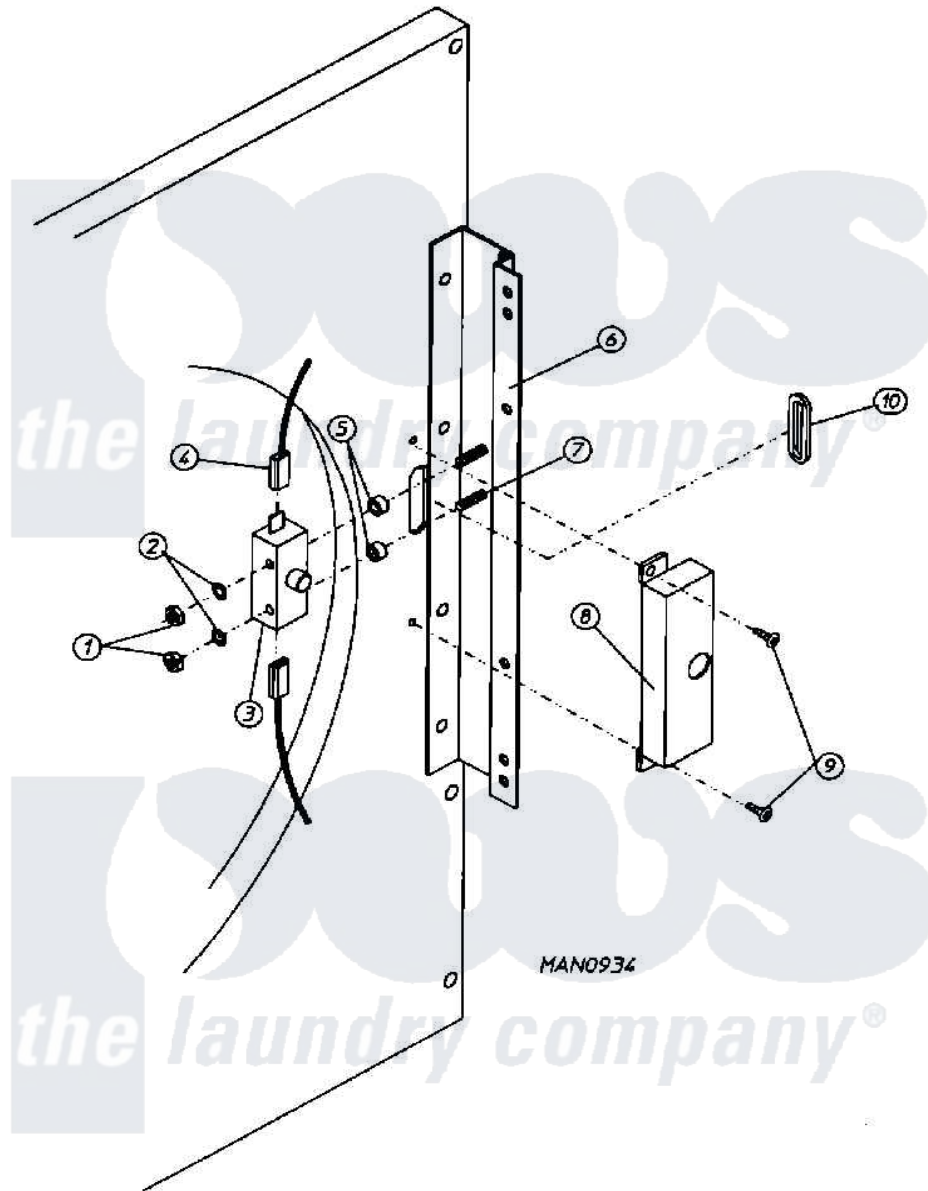

# Maytag MDG30MNAWW 05 - MAIN DOOR SWITCH ASSEMBLY

Maytag Commercial Maytag MDG30MNAWW Dryer Parts Parts Diagram 05 - MAIN DOOR SWITCH ASSEMBLY  
 Click on the part number to view part

| Item | Original Part Number | Replaced By               | Status        | Part Description                                     |
|------|----------------------|---------------------------|---------------|--|
| 000  | W10124350            |                           | Not Available | ORDER PARTS FROM AMERICAN DRYER CORP AT 508-678-9000 |
| 001  | A152013              | <a href="#">152013</a>    |               | 6-32 Hex N   |
| 002  | A153008              | <a href="#">153008</a>    |               | 6 Split L  |
| 003  | A137005              | <a href="#">W10146741</a> |               | SDS Door S   |
| 004  | A121028              | <a href="#">121028</a>    |               | 1 4 X.032  |
| 005  | A154281              | <a href="#">154281</a>    |               | 3 8 Stand  |
| 006  | A800448              | <a href="#">800448</a>    |               | 12 1 2 Ma  |
| 007  | A153565              | <a href="#">153565</a>    |               | 6-32 X 1 S   |
| 008  | A313218              | <a href="#">W10146845</a> |               | MAIN DOOR  |
| 009  | A150201              | <a href="#">150201</a>    |               | 10-32 X 1  |
| 010  | A121405              | <a href="#">121405</a>    |               | Rubber Gro   |