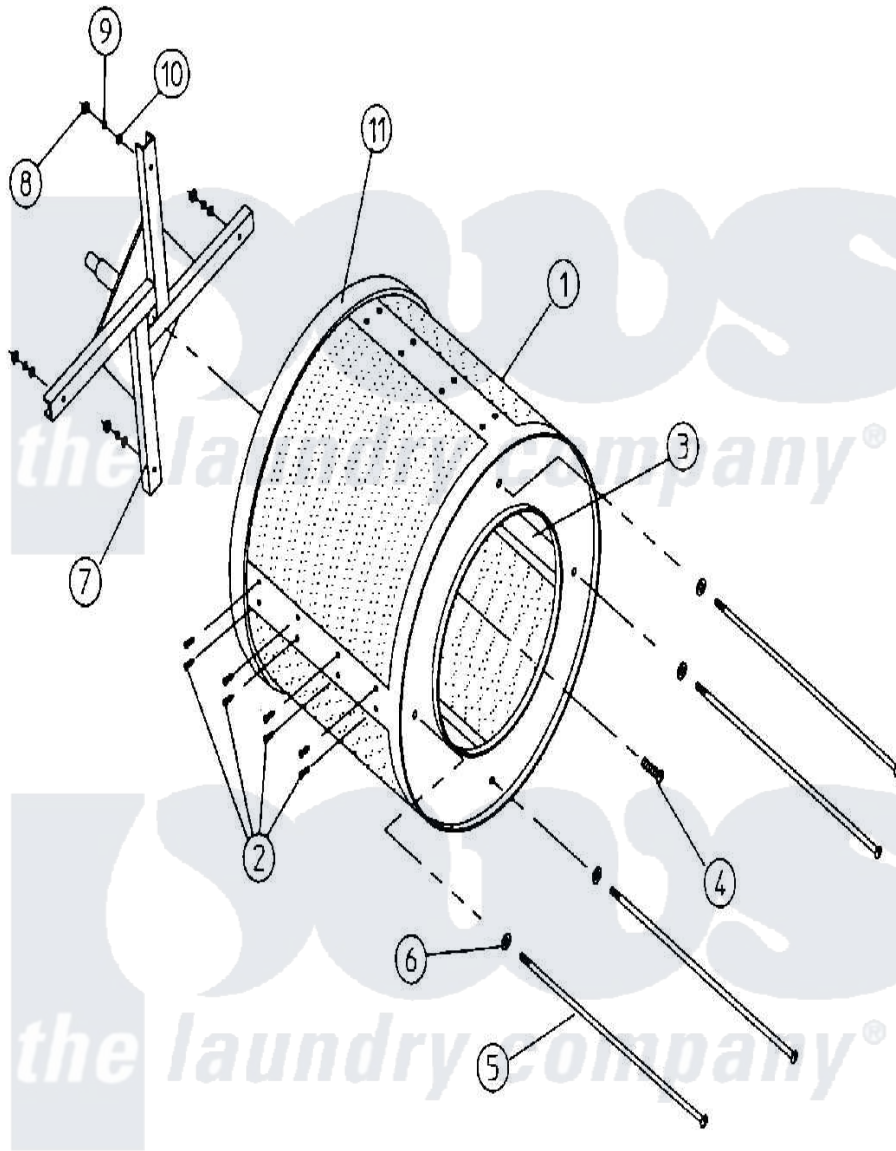

Maytag MDG30MNAWW 07 - TUMBLER & SUPPORT ASSEMBLY

MAN0309

Maytag [Commercial Maytag MDG30MNAWW Dryer Parts](#) Parts Diagram 07 - TUMBLER & SUPPORT ASSEMBLY
 Click on the part number to view part

Item	Original Part Number	Replaced By	Status	Part Description
000	W10124350		Not Available	ORDER PARTS FROM AMERICAN DRYER CORP AT 508-678-9000
001	A800703	800703		30 Tumbler
"	A800803	800803		30 Tumbler
002	A150415		Not Available	SCREW, CRIMPTITE (PH. RD.HD.) (No.10-16 X 1/2" PH. RD. HD.)
003	A301304	W10146780		30 Tumbler
004	A150518	150518		5 16-18 X
005	A100902		Not Available	ROD, TIE (No.18-5/16" X 31")
006	A153001	153001		5 16 Flat
007	A800603	800603		30 Tumbler
008	A152004	8182933		Nut, Hex
009	A153002	8182939		Washer, Lock
010	A153001	153001		5 16 Flat
011	A116002	W10149238		Felt Colla
"	A401010	401010		3M 847 CO