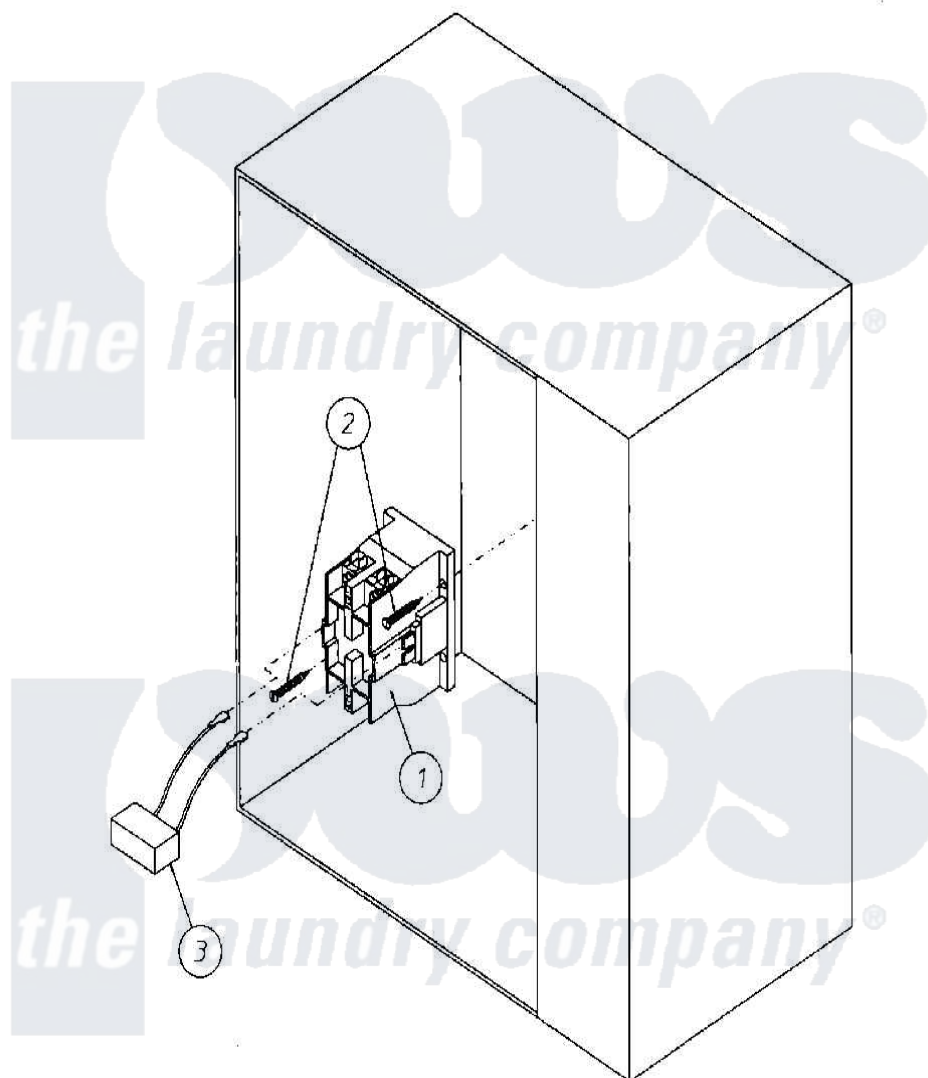

# Maytag MDG30MNAWW 16 - ELECTRICAL RELAY PANEL ASSEMBLY

Maytag [Commercial Maytag MDG30MNAWW Dryer Parts](#) Parts Diagram 16 - ELECTRICAL RELAY PANEL ASSEMBLY

[Click on the part number to view part](#)

Item	Original Part Number	Replaced By	Status	Part Description
000	W10124350		Not Available	ORDER PARTS FROM AMERICAN DRYER CORP AT 508-678-9000
001	A132475	<a href="#">W10146737</a>		SQ D Dp 24
002	A150299	<a href="#">150299</a>		10 X 1 H
003	A150301	<a href="#">150301</a>		8-18 X 7
"	A322809	<a href="#">322809</a>		Back Elect
"	A824828	<a href="#">W10147397</a>		RC Network