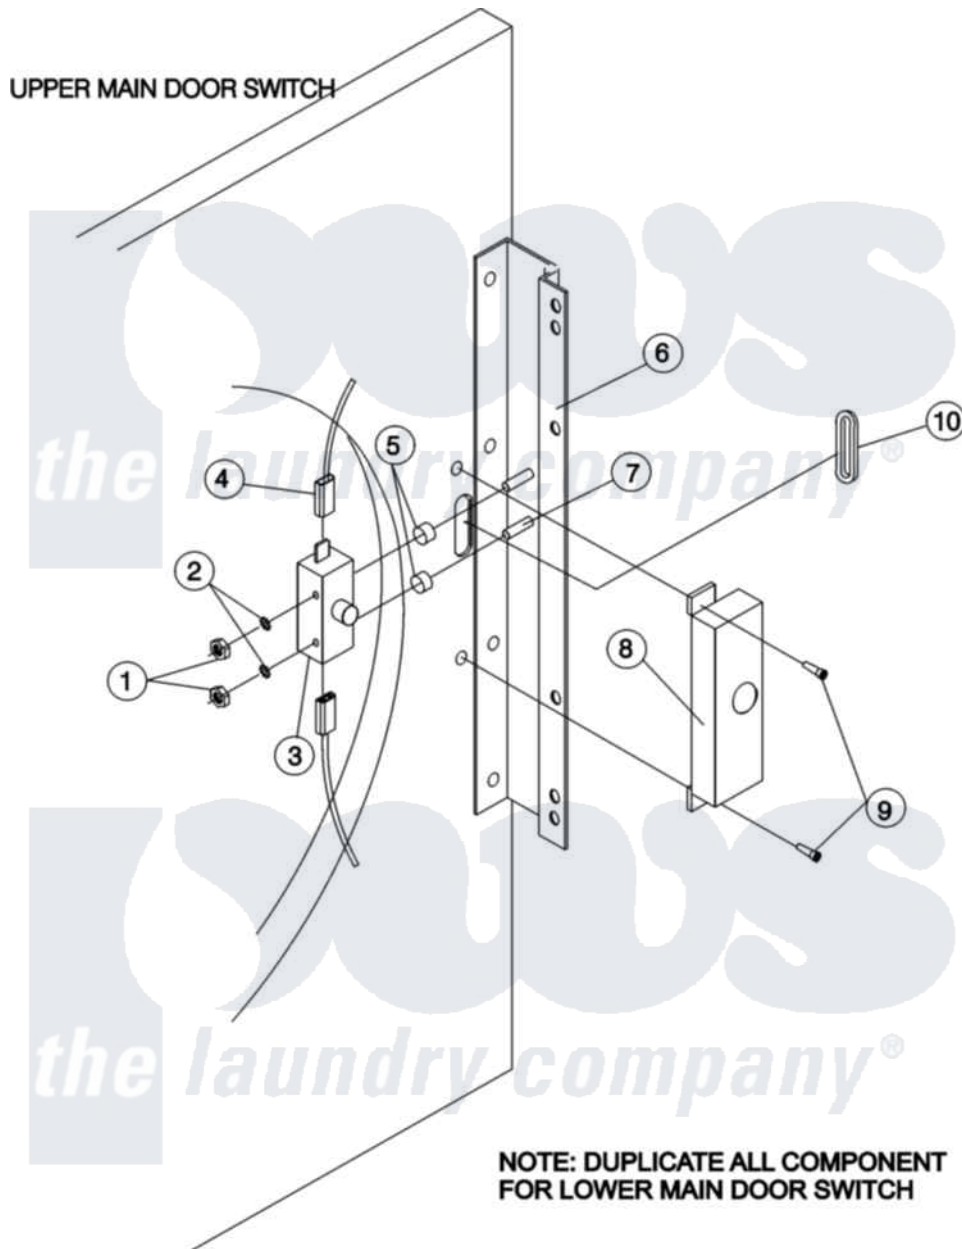

Maytag MDG30MNVWQ 05 - DOOR SWITCH

Maytag [Commercial Maytag MDG30MNVWQ Dryer Parts](#) Parts Diagram 05 - DOOR SWITCH
 Click on the part number to view part

Item	Original Part Number	Replaced By	Status	Part Description
000	A000000			Order Part From American Dryer Phone No.508-678-9000
001	A152013	152013		6-32 Hex N
002	A153008	153008		6 Split L
003	A137005	W10146741		SDS Door S
004	A121028	121028		1 4 X.032
005	A154281	154281		3 8 Stand
006	A801524		Not Available	BLACK DOOR HINGE
007	A153576	153576		6-32 X 1
008	A881246	W10148254		Main Door
009	A150201	150201		10-32 X 1
010	A121405	121405		Rubber Gro