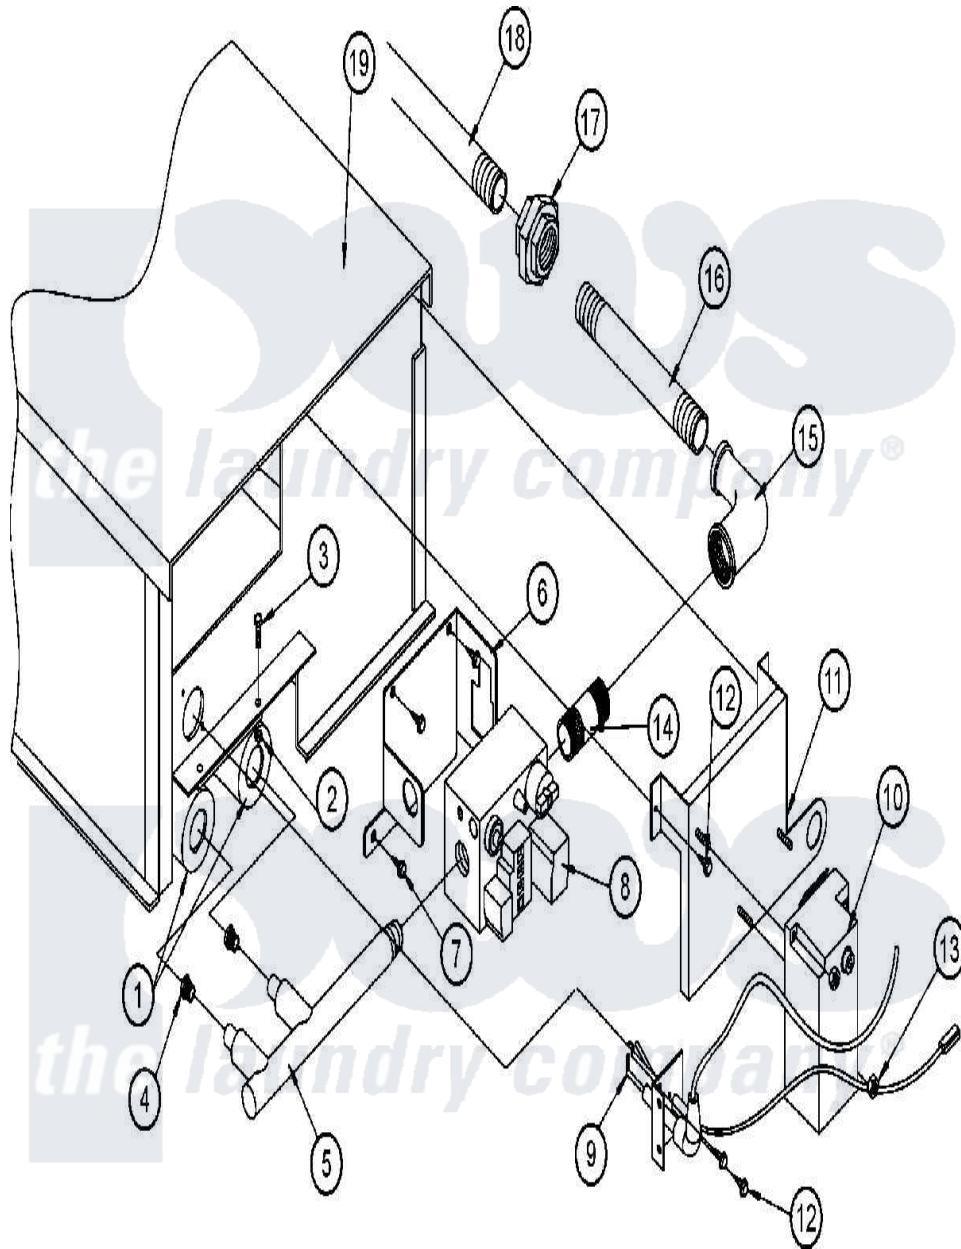

Maytag MDG30MNVWQ 13 - GAS BURNER

Maytag [Commercial Maytag MDG30MNVWQ Dryer Parts](#) Parts Diagram 13 - GAS BURNER
 Click on the part number to view part

Item	Original Part Number	Replaced By	Status	Part Description
000	A000000			Order Part From American Dryer Phone No.508-678-9000
001	A141105	W10146749		Large Gas
002	A151001	W10146764		8-32 Pal N
003	A150108	150108		8-32 X 1 2
004	A140806	W10146747		Burner Ori
"	A140820	140820		Burner Ori
005	A141230		Not Available	1/2" DSI MANIFOLD (2 PORT)
006	A318714	318714		Brkt For H
007	A150309	W10146761		10-16 X 1
008	A128927		Not Available	VALVE, GAS (REDUNDANT) (1/2" 24 VAC, NATURAL GAS)
"	A880960	W10148110		1 2 24V D
009	A809307		Not Available	IGNITOR-PROBE
010	A801048		Not Available	MODULE, DIRECT SPARK ING

011	A810030	810030	Mounting Plate-Lower
012	A150300	5307527001	Switch
013	A152013	152013	6-32 Hex N
014	A142700		Not Available 1/2`` CLOSE NIPPLE
015	A142500	142500	1 2-90 DEG
016	A142800		Pipe, 1/2 " X 18" B.I.
017	A142600	142600	1 2 Black
018	A142818		Nipple, B.I.
019	A817060	817060	ADG-30V NA
"	A817061		Burner Box Complete
"	A850858	850858	Ad-30-50-3
"	A883321	W10148910	Mdg-30V LP