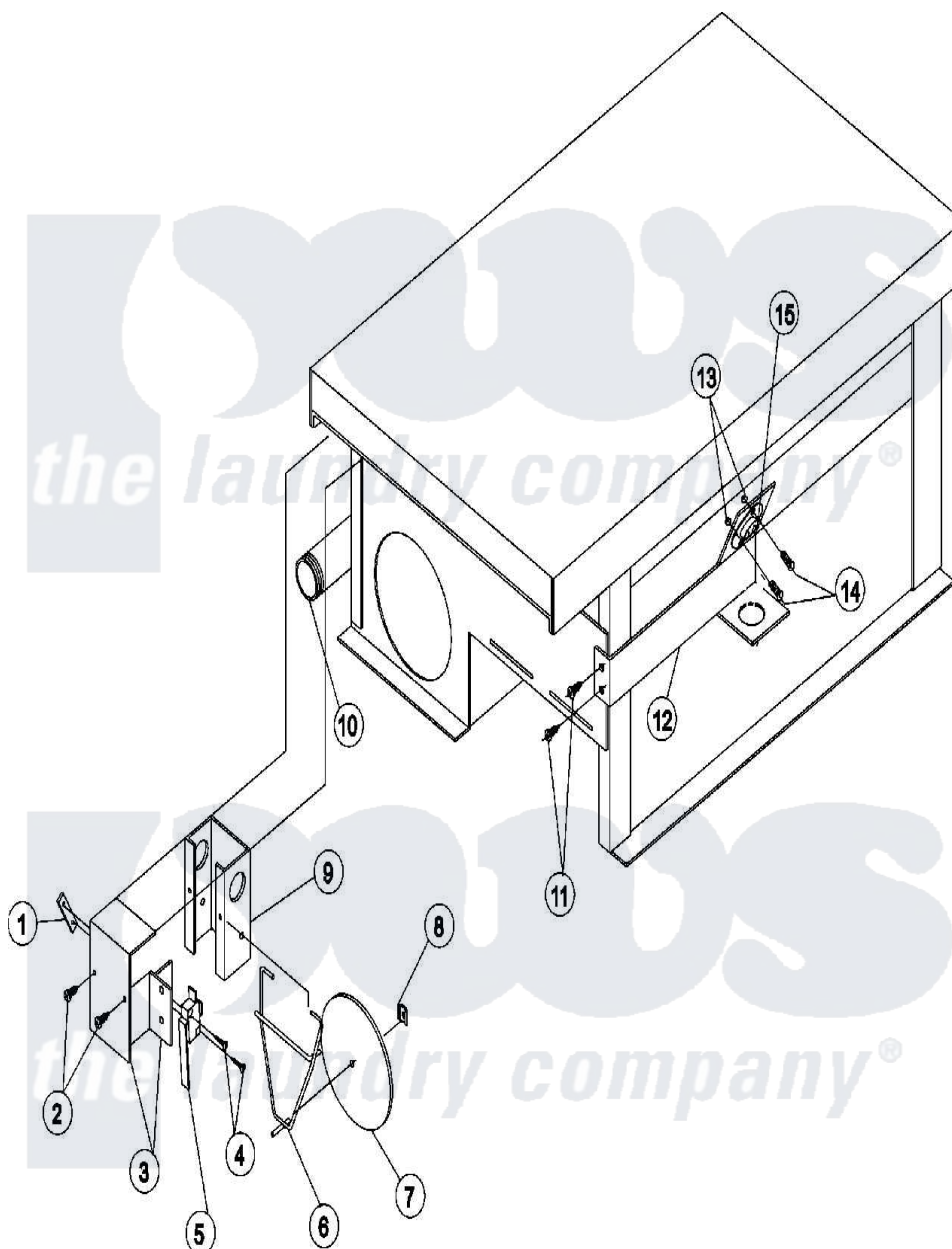

Maytag MDG30MNVWQ 14 - SAIL SWITCH/HI LIMIT

Maytag [Commercial Maytag MDG30MNVWQ Dryer Parts](#) Parts Diagram 14 - SAIL SWITCH/HI LIMIT
 Click on the part number to view part

Item	Original Part Number	Replaced By	Status	Part Description
000	A000000			Order Part From American Dryer Phone No.508-678-9000
001	A154004	154004		Tinnerman
002	A150300	5307527001		Switch
003	A802799	802799		Sail Sw.bo
004	A150303	150303		4 X 3 4 P
005	A122200	122200		Sail Switch
006	A105500	W10146641		Std Sail S
007	A319202	W10146866		Sail Switch
008	A154002	154002		1 8 Push O
009	A802800	802800		Sail Switch
"	A802801	802801		Sail Switch
010	A142818			Nipple, B.I.
011	A150300	5307527001		Switch
012	A319704	WB4X122		Medallion
013	A151000	WH12X195		Switch Assembly
014	A150001	150001		6-32 X 1 2