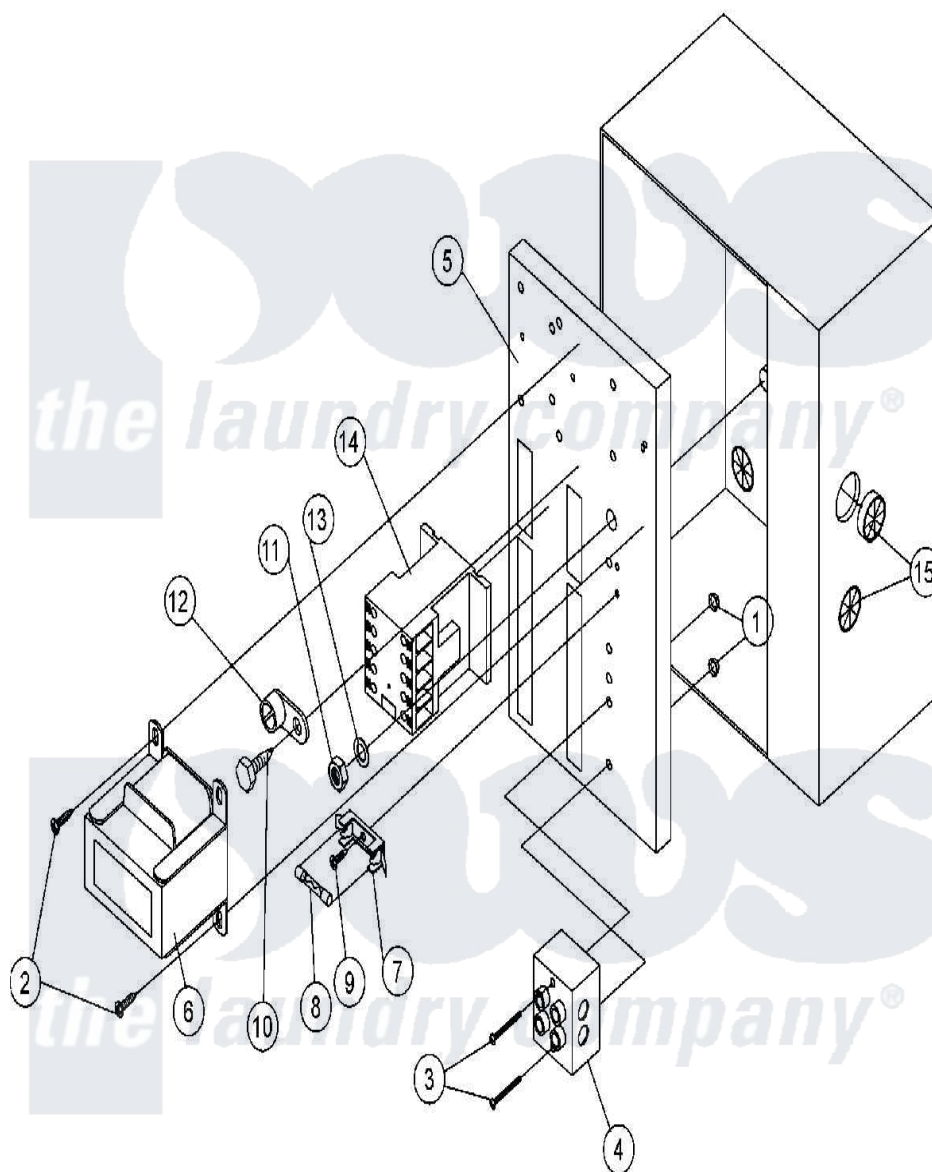

# Maytag MDG30MNVWQ 16 - REAR ELECTRIC PANEL

Maytag [Commercial Maytag MDG30MNVWQ Dryer Parts](#) Parts Diagram 16 - REAR ELECTRIC PANEL  
 Click on the part number to view part

Item	Original Part Number	Replaced By	Status	Part Description
000	<a href="#">A000000</a>			Order Part From American Dryer Phone No.508-678-9000
001	A151000	<a href="#">WH12X195</a>		Switch Assembly
002	A150300	<a href="#">5307527001</a>		Switch
003	A150008	<a href="#">150008</a>		6-32 X 1 1
004	A120716	<a href="#">8191125</a>		Footlevel
005	<a href="#">A322817</a>			Plate, Back
"	<a href="#">A882662</a>			Panel, Rear Elec. Complete
006	A882652	<a href="#">W10148697</a>		Ad-25-30-5
007	A136008	<a href="#">136008</a>		Fuse Block
008	A136049	<a href="#">136049</a>		0.75A 25
009	A150301	<a href="#">150301</a>		8-18 X 7
010	A150297	<a href="#">150297</a>		10x1 2 He
011	A152004	<a href="#">8182933</a>		Nut, Hex
012	A121010	<a href="#">121010</a>		14-4 Termi
013	A153002	<a href="#">8182939</a>		Washer, Lock
014	A132495	<a href="#">132495</a>		K-Line 3PH