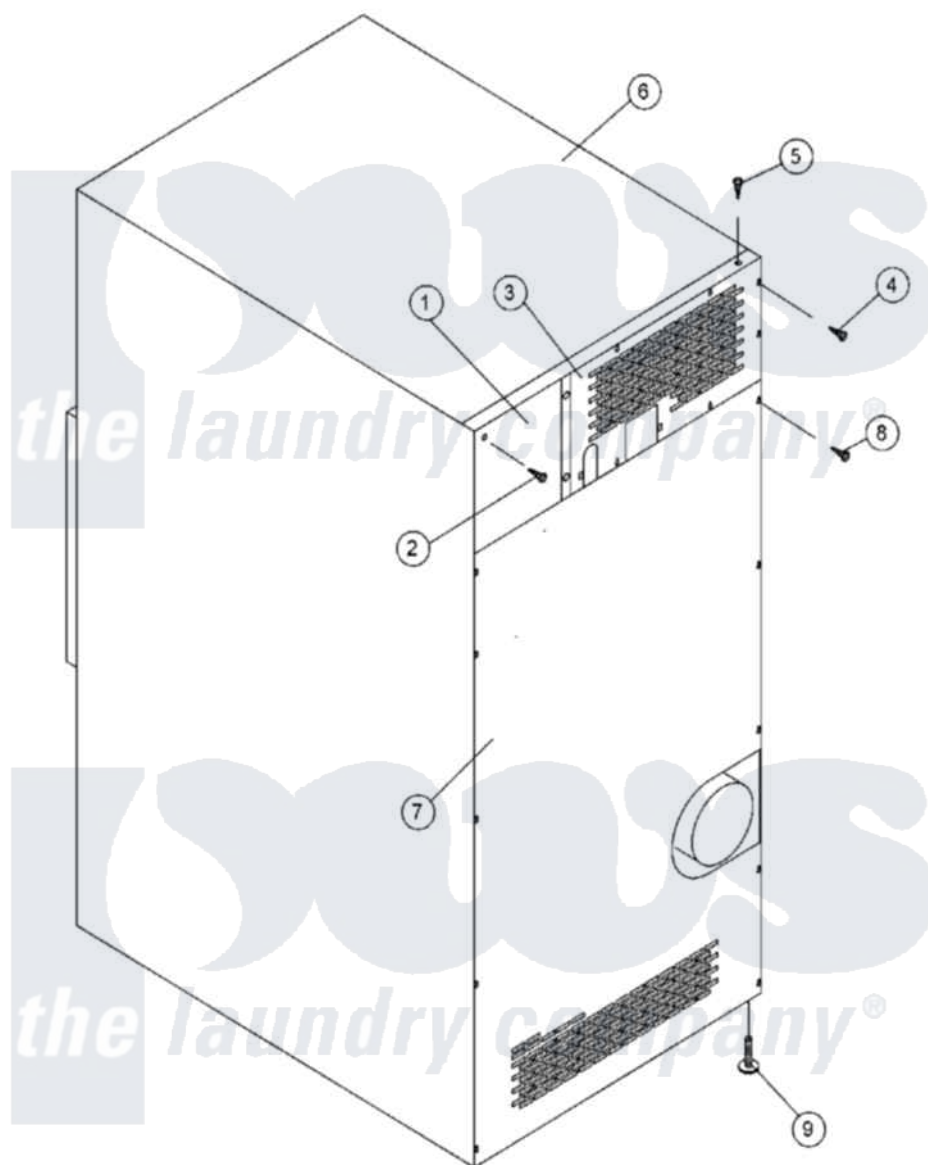

# Maytag MDG30MNVWQ 17 - OUTER TOP/BACK GUARD

Maytag Commercial Maytag MDG30MNVWQ Dryer Parts Parts Diagram 17 - OUTER TOP/BACK GUARD  
 Click on the part number to view part

Item	Original Part Number	Replaced By	Status	Part Description
000	<a href="#">A000000</a>			Order Part From American Dryer Phone No.508-678-9000
001	A322809	<a href="#">322809</a>		Back Elect
002	A150301	<a href="#">150301</a>		8-18 X 7
003	A314424	<a href="#">314424</a>		Adg25-50-2
004	A150301	<a href="#">150301</a>		8-18 X 7
005	A150300	<a href="#">5307527001</a>		Switch
006	A322015	<a href="#">W10146872</a>		Ad-30V Out
007	A322082	<a href="#">322082</a>		AD25V-30V-
008	A150301	<a href="#">150301</a>		8-18 X 7
009	A103500	<a href="#">103500</a>		LEVELING L