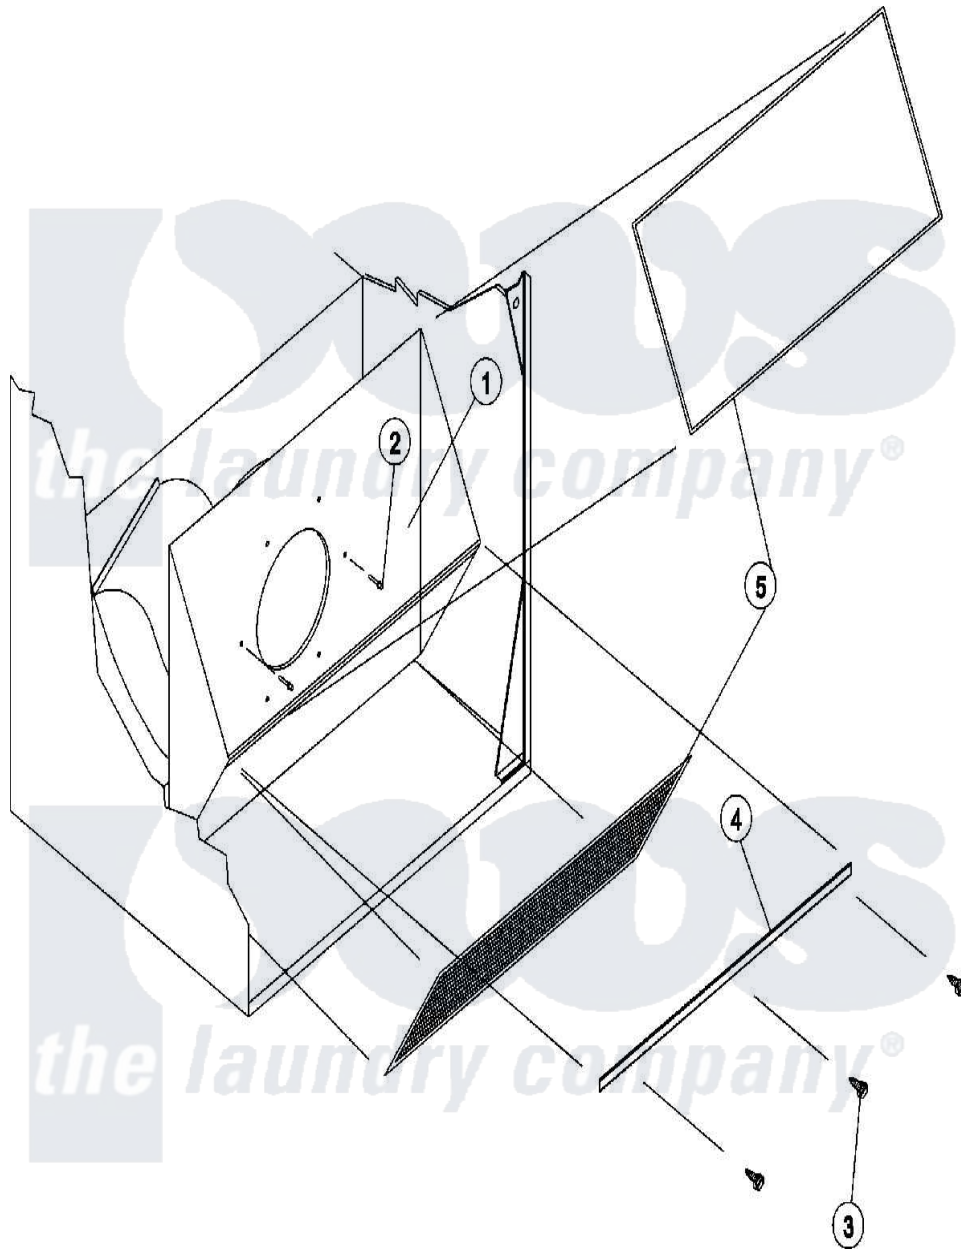

Maytag MDG30MNVWW 08 - LINT TRAP

Maytag [Commercial Maytag MDG30MNVWW Dryer Parts](#) Parts Diagram 08 - LINT TRAP
 Click on the part number to view part

Item	Original Part Number	Replaced By	Status	Part Description
000	A000000			Order Part From American Dryer Phone No.508-678-9000
001	A800401	W10147049		AD25V 30V-
"	A800443	800443		AD25V 30V-
002	A154200	154200		5 32 RIVE
003	A150300	5307527001		Switch
004	A304100	304100		SM LINT TR
005	A800500	800500		Screen, Lint