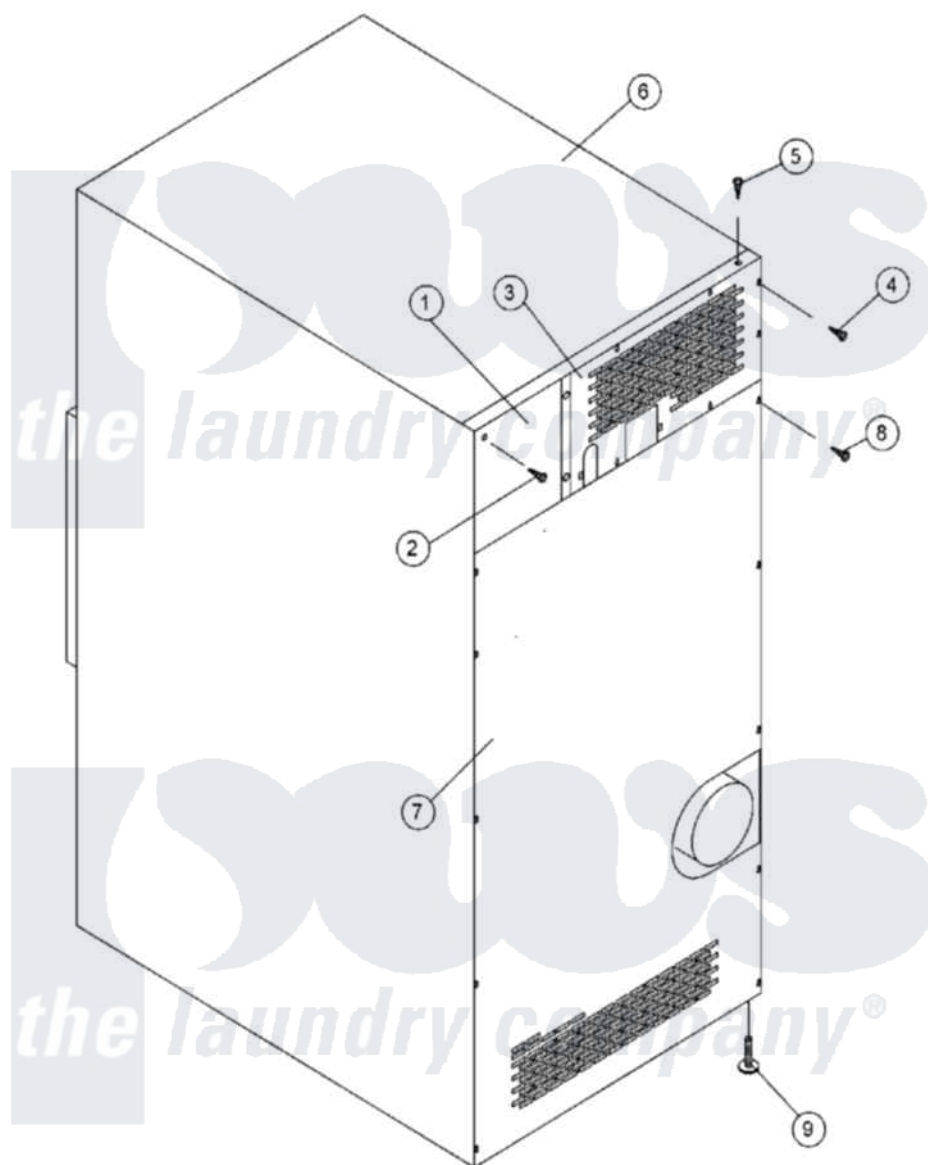

# Maytag MDG30MNVWW 17 - OUTER TOP/BACK GUARD

Maytag Commercial Maytag MDG30MNVWW Dryer Parts Parts Diagram 17 - OUTER TOP/BACK GUARD  
 Click on the part number to view part

Item	Original Part Number	Replaced By	Status	Part Description
000	<a href="#">A000000</a>			Order Part From American Dryer Phone No.508-678-9000
001	A322809	<a href="#">322809</a>		Back Elect
002	A150301	<a href="#">150301</a>		8-18 X 7
003	A314424	<a href="#">314424</a>		Adg25-50-2
004	A150301	<a href="#">150301</a>		8-18 X 7
005	A150300	<a href="#">5307527001</a>		Switch
006	A322015	<a href="#">W10146872</a>		Ad-30V Out
007	A322082	<a href="#">322082</a>		AD25V-30V-
008	A150301	<a href="#">150301</a>		8-18 X 7
009	A103500	<a href="#">103500</a>		LEVELING L