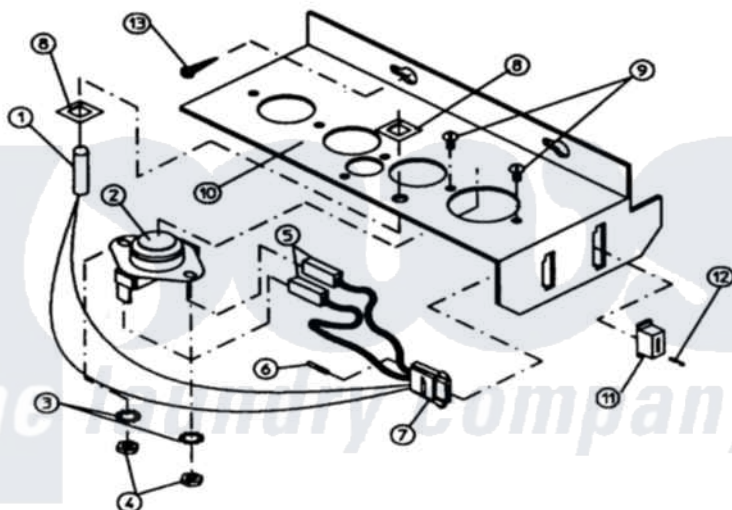

Maytag MDG30PC2AL 04 - SENSOR BRACKET ASSY. (MICRO & NON COMP)

MICROPROCESSOR SENSOR BRACKET ASSEMBLY

NON-COMPUTER SENSOR BRACKET ASSEMBLY

Maytag [Commercial Maytag MDG30PC2AL Dryer Parts](#) Parts Diagram 04 - SENSOR BRACKET ASSY. (MICRO & NON COMP)

[Click on the part number to view part](#)

Item	Original Part Number	Replaced By	Status	Part Description
000	W10124350		Not Available	ORDER PARTS FROM AMERICAN DRYER CORP AT 508-678-9000
001	A880251	W10147995		1 4 Tem
002	A130103	W10146725		L225 Tod3
003	A153010	153010		6 Internal
004	A152000	152000		6-32 HEX N
005	A121028	121028		1 4 X.032
006	A122701	122701		MNL Socket
007	A122605	122605		4 Pin Cmnl
"	A122801	W10146716		Mate-N-Loc
008	A154007	8182949		Fastener, Push-On
009	A150005	150005		6-32 X 1 4
010	A305007	W10146789		Universal
"	A801425	801425		AD15-81 ML