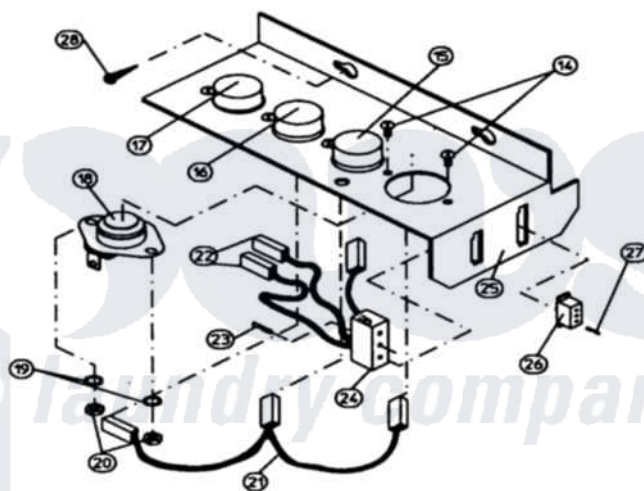

Maytag MDG30PC2AL 04 - SENSOR BRACKET ASSY. (MICRO & NON COMP)

MICROPROCESSOR SENSOR BRACKET ASSEMBLY

NON-COMPUTER SENSOR BRACKET ASSEMBLY

Maytag [Commercial Maytag MDG30PC2AL Dryer Parts](#) Parts Diagram 04 - SENSOR BRACKET ASSY. (MICRO & NON COMP)

[Click on the part number to view part](#)

Item	Original Part Number	Replaced By	Status	Part Description
000	W10124350		Not Available	ORDER PARTS FROM AMERICAN DRYER CORP AT 508-678-9000
001	A880251	W10147995		1 4 Tem
002	A130103	W10146725		L225 Tod3
003	A153010	153010		6 Internal
004	A152000	152000		6-32 HEX N
005	A121028	121028		1 4 X.032
006	A122701	122701		MNL Socket
007	A122605	122605		4 Pin Cmnl
"	A122801	W10146716		Mate-N-Loc
008	A154007	8182949		Fastener, Push-On
009	A150005	150005		6-32 X 1 4
010	A305007	W10146789		Universal
"	A801425	801425		AD15-81 ML