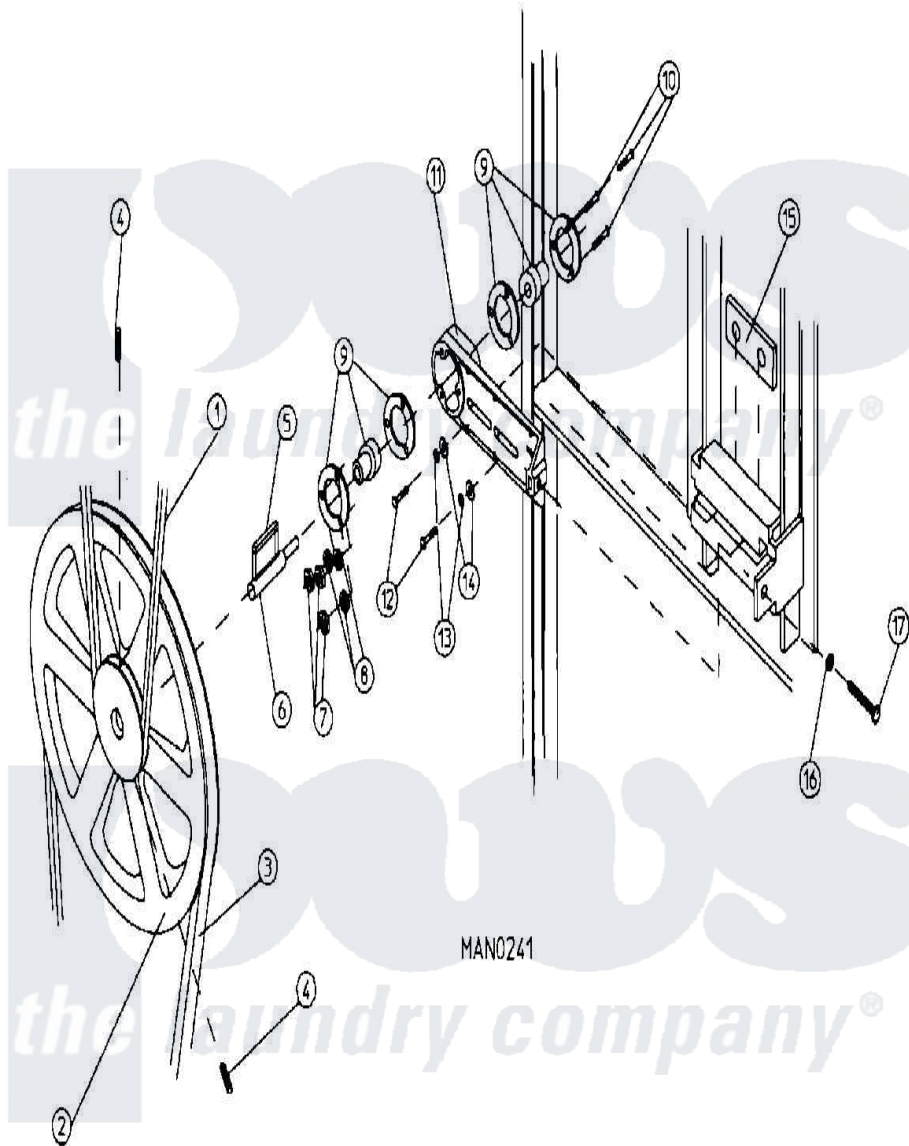

Maytag MDG30PC2AL 05 - IDLER BEARING ASSEMBLY

Maytag Commercial Maytag MDG30PC2AL Dryer Parts Parts Diagram 05 - IDLER BEARING ASSEMBLY
 Click on the part number to view part

Item	Original Part Number	Replaced By	Status	Part Description
000	W10124350		Not Available	ORDER PARTS FROM AMERICAN DRYER CORP AT 508-678-9000
001	A100108	W10146555		5/1680 Belt
002	A101129	W10146631		9 X 2-1 2
003	A100110	W10146556		4/1500 V be
004	A154301	154301		5 16-18 X
005	A100705	100705		3 16 X 3
006	A301850			SHAFT, IDLER (5/8" X 3/4")
007	A152002	152002		1 4-20 Hex
008	A153007	153007		1 4 Split
009	A100214		Not Available	BEARING, FLANGE (5/8")
010	A150521	150521		1 4-20 X 2
011	NLA		Not Available	IDLER BEARING ASSEMBLY
012	A150617	150617		3 8-16 X 1
013	A153005	153005		3 8 Split
014	A153004	153004		3 8 X 1

015	A801009	801009	Idler Squa
016	A152004	8182933	Nut, Hex
017	A150509	150509	5 16-18 X