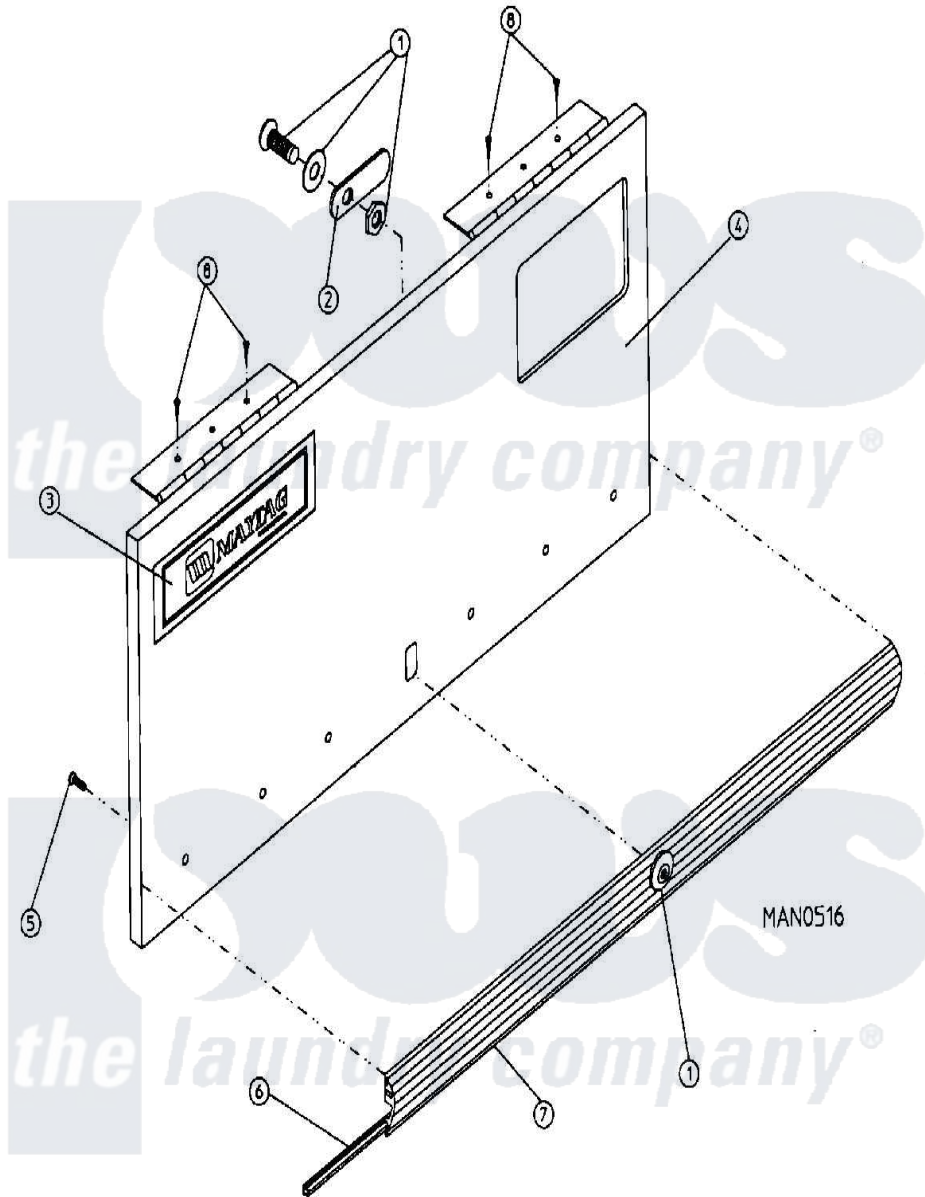

# Maytag MDG30PC2AL 07 - CABINET - CONTROL DOOR ASSEMBLY (PC2)

Maytag [Commercial Maytag MDG30PC2AL Dryer Parts](#) Parts Diagram 07 - CABINET - CONTROL DOOR ASSEMBLY (PC2)

[Click on the part number to view part](#)

Item	Original Part Number	Replaced By	Status	Part Description
000	W10124350		Not Available	ORDER PARTS FROM AMERICAN DRYER CORP AT 508-678-9000
001	A160015	<a href="#">160015</a>		7 8 Mk-10
"	A160104	<a href="#">160104</a>		Key For Mk
002	A160016	<a href="#">160016</a>		1 1 4 Str
003	A112343	<a href="#">112343</a>		Maytag Log
"	A870011	<a href="#">W10147884</a>		Logo Doubl
004	A800023	<a href="#">800023</a>		15-30 Hi-S
005	A180200	<a href="#">180200</a>		15 30 TO
006	A102307		Not Available	GASKET, TRIM BUMPER (SOLD IN FEET)
007	A150201	<a href="#">150201</a>		10-32 X 1
008	A150300	<a href="#">5307527001</a>		Switch