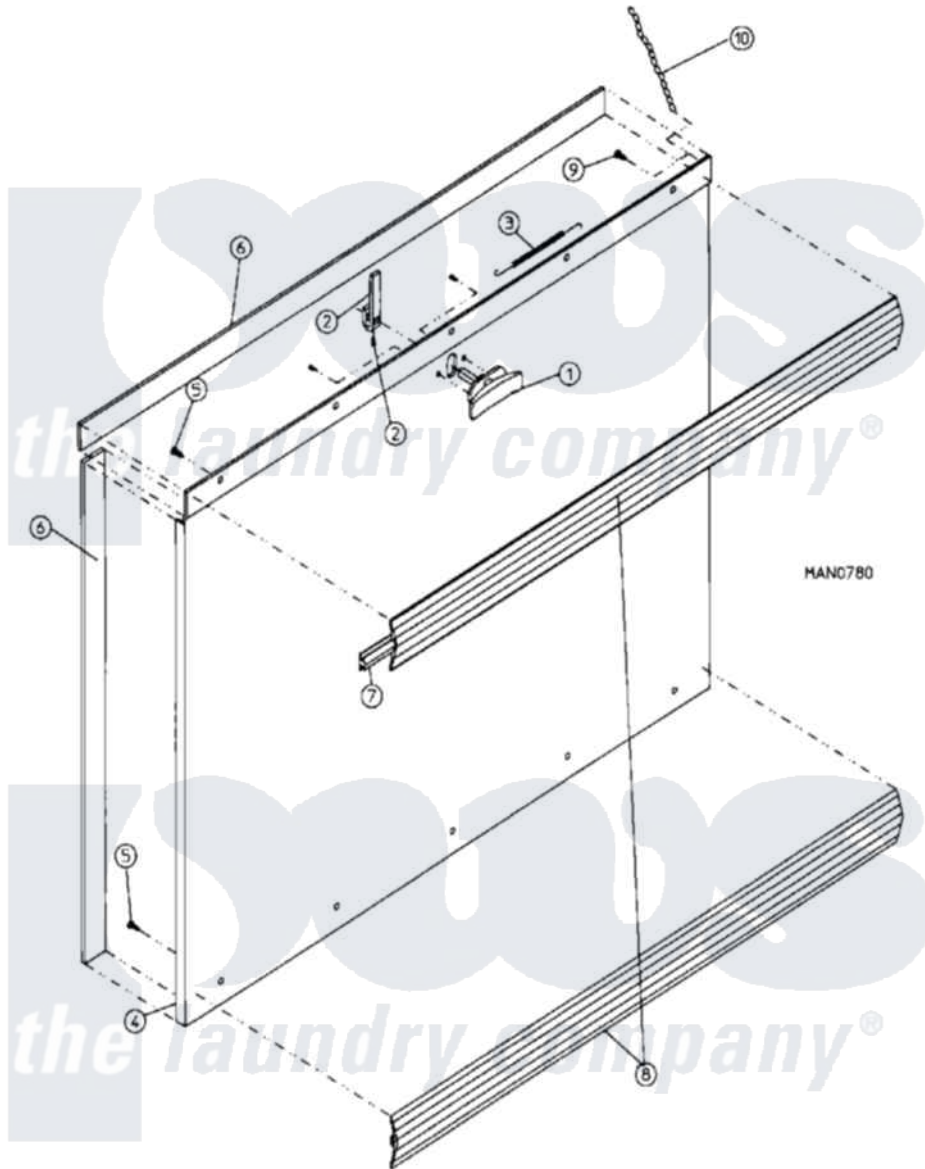

# Maytag MDG30PC2AL 09 - CABINET - LINT DOOR ASSEMBLY (PC2)

Maytag Commercial Maytag MDG30PC2AL Dryer Parts Parts Diagram 09 - CABINET - LINT DOOR ASSEMBLY (PC2)  
 Click on the part number to view part

Item	Original Part Number	Replaced By	Status	Part Description
000	W10124350		Not Available	ORDER PARTS FROM AMERICAN DRYER CORP AT 508-678-9000
001	A160001		Not Available	LOCK ASSEMBLY W/KEY
"	A160103	<a href="#">160103</a>		Key For Ad
"	A160104	<a href="#">160104</a>		Key For Mk
002	A150425	<a href="#">W10146763</a>		12-24 X 3
"	A160008	<a href="#">160008</a>		2 1/2 Str
003	A157000	<a href="#">157000</a>		SPRING-DRO
004	A800216	<a href="#">W10149260</a>		30 Drop L
"	A800233	<a href="#">W10146996</a>		30 Insul.
005	A150201	<a href="#">150201</a>		10-32 X 1
006	A117604	<a href="#">117604</a>		1 8 Thk X
007	A102307		Not Available	GASKET, TRIM BUMPER (SOLD IN FEET)
008	A180202		Not Available	TOP TRIM STRIP W/LOCK HOLE (38-1/4" LENGTH)
009	A150418	<a href="#">150418</a>		Dlh 4 X .1