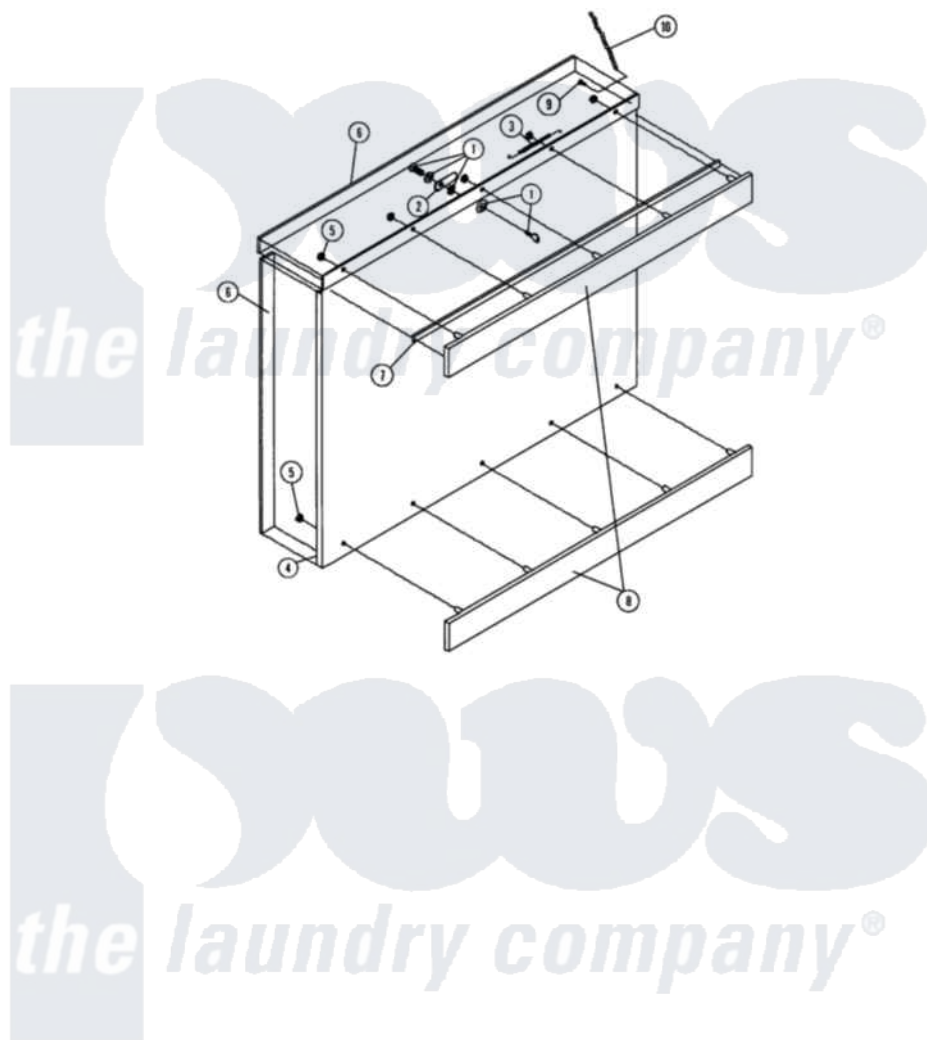

Maytag MDG30PC2AL 14 - LINT DOOR ASSY (SERIES 21)

Maytag [Commercial Maytag MDG30PC2AL Dryer Parts](#) Parts Diagram 14 - LINT DOOR ASSY (SERIES 21)
 Click on the part number to view part

Item	Original Part Number	Replaced By	Status	Part Description
001	A160039	883978		4451 LINT
"	A160140	160140		Key Only F
002	A160016	160016		1 1 4 Str
003	A157000	157000		SPRING-DRO
004	A883425			BSQ Drop Lint Door W/ Blk Trim
"	A883426			White Drop Lint Door W/ Blk Trim
005	A152014	152014		1 4-20 Ser
006	A117604	117604		1 8 Thk X
007	A117603	117603		1 8 X 9 1
008	A883427	883427		Lint DR 31
009	A150418	150418		DIh 4 X .1
"	A150419	150419		6 X 1 2 T
010	A108120	108120		Chain For