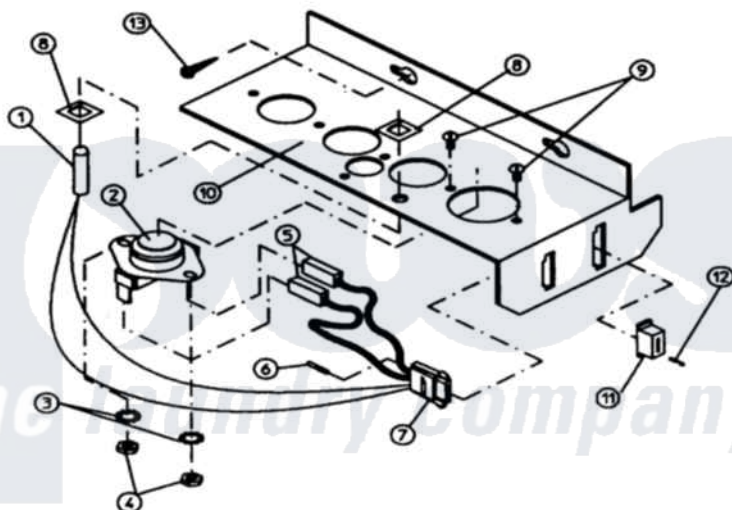

Maytag MDG30PC2AQ 04 - SENSOR BRACKET ASSY. (MICRO & NON COMP)

MICROPROCESSOR SENSOR BRACKET ASSEMBLY

NON-COMPUTER SENSOR BRACKET ASSEMBLY

Maytag [Commercial Maytag MDG30PC2AQ Dryer Parts](#) Parts Diagram 04 - SENSOR BRACKET ASSY. (MICRO & NON COMP)

[Click on the part number to view part](#)

Item	Original Part Number	Replaced By	Status	Part Description
000	W10124350		Not Available	ORDER PARTS FROM AMERICAN DRYER CORP AT 508-678-9000
001	A880251	W10147995		1 4 Tem
002	A130103	W10146725		L225 Tod3
003	A153010	153010		6 Internal
004	A152000	152000		6-32 HEX N
005	A121028	121028		1 4 X.032
006	A122701	122701		MNL Socket
007	A122605	122605		4 Pin Cmnl
"	A122801	W10146716		Mate-N-Loc
008	A154007	8182949		Fastener, Push-On
009	A150005	150005		6-32 X 1 4
010	A305007	W10146789		Universal
"	A801425	801425		AD15-81 ML