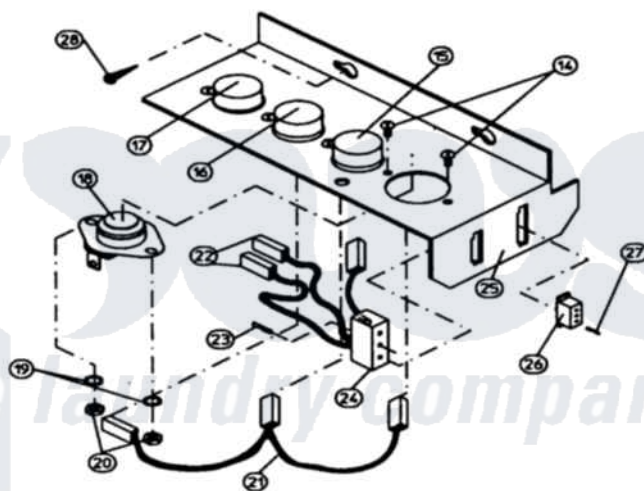

Maytag MDG30PC2AQ 04 - SENSOR BRACKET ASSY. (MICRO & NON COMP)

MICROPROCESSOR SENSOR BRACKET ASSEMBLY

NON-COMPUTER SENSOR BRACKET ASSEMBLY

Maytag [Commercial Maytag MDG30PC2AQ Dryer Parts](#) Parts Diagram 04 - SENSOR BRACKET ASSY. (MICRO & NON COMP)

[Click on the part number to view part](#)

Item	Original Part Number	Replaced By	Status	Part Description
000	W10124350		Not Available	ORDER PARTS FROM AMERICAN DRYER CORP AT 508-678-9000
001	A880251	W10147995		1 4 Tem
002	A130103	W10146725		L225 Tod3
003	A153010	153010		6 Internal
004	A152000	152000		6-32 HEX N
005	A121028	121028		1 4 X.032
006	A122701	122701		MNL Socket
007	A122605	122605		4 Pin Cmnl
"	A122801	W10146716		Mate-N-Loc
008	A154007	8182949		Fastener, Push-On
009	A150005	150005		6-32 X 1 4
010	A305007	W10146789		Universal
"	A801425	801425		AD15-81 ML