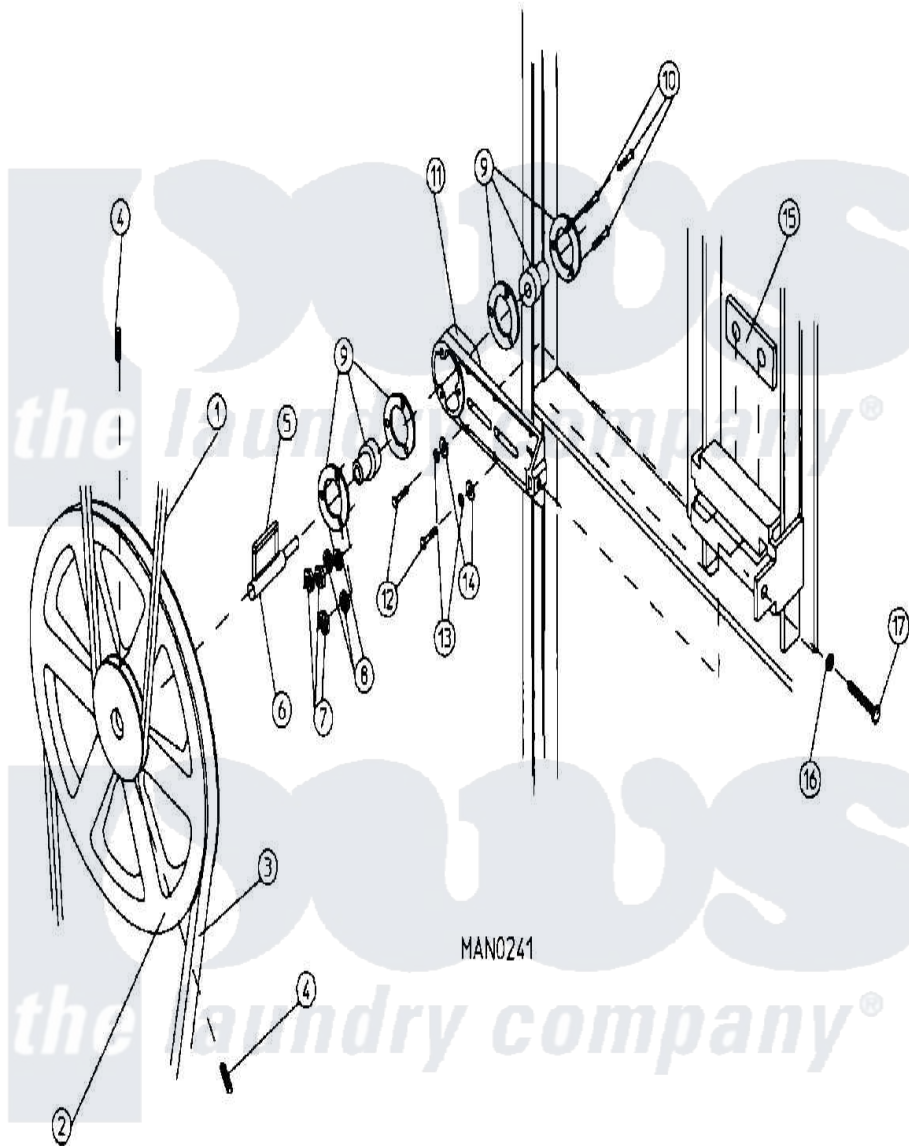

Maytag MDG30PC2AQ 05 - IDLER BEARING ASSEMBLY

Maytag Commercial Maytag MDG30PC2AQ Dryer Parts Parts Diagram 05 - IDLER BEARING ASSEMBLY
 Click on the part number to view part

Item	Original Part Number	Replaced By	Status	Part Description
000	W10124350		Not Available	ORDER PARTS FROM AMERICAN DRYER CORP AT 508-678-9000
001	A100108	W10146555		5/1680 Belt
002	A101129	W10146631		9 X 2-1 2
003	A100110	W10146556		4/1500 V be
004	A154301	154301		5 16-18 X
005	A100705	100705		3 16 X 3
006	A301850			SHAFT, IDLER (5/8" X 3/4")
007	A152002	152002		1 4-20 Hex
008	A153007	153007		1 4 Split
009	A100214		Not Available	BEARING, FLANGE (5/8")
010	A150521	150521		1 4-20 X 2
011	NLA		Not Available	IDLER BEARING ASSEMBLY
012	A150617	150617		3 8-16 X 1
013	A153005	153005		3 8 Split
014	A153004	153004		3 8 X 1

015	A801009	801009	Idler Squa
016	A152004	8182933	Nut, Hex
017	A150509	150509	5 16-18 X