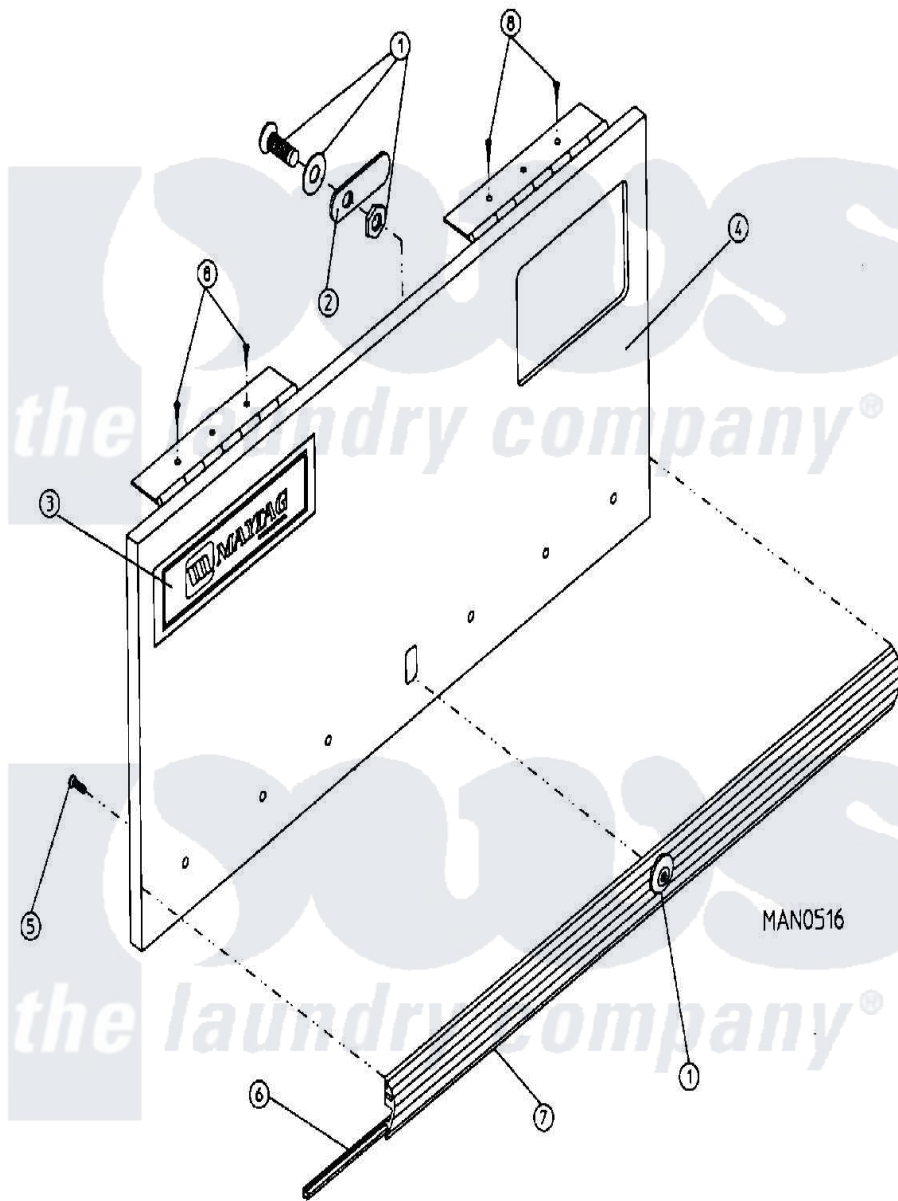

Maytag MDG30PC2AQ 07 - CABINET - CONTROL DOOR ASSEMBLY (PC2)

Maytag Commercial Maytag MDG30PC2AQ Dryer Parts Parts Diagram 07 - CABINET - CONTROL DOOR ASSEMBLY (PC2)

Click on the part number to view part

Item	Original Part Number	Replaced By	Status	Part Description
000	W10124350		Not Available	ORDER PARTS FROM AMERICAN DRYER CORP AT 508-678-9000
001	A160015	160015		7 8 Mk-10
"	A160104	160104		Key For Mk
002	A160016	160016		1 1 4 Str
003	A112343	112343		Maytag Log
"	A870011	W10147884		Logo Doubl
004	A800023	800023		15-30 Hi-S
005	A180200	180200		15 30 TO
006	A102307		Not Available	GASKET, TRIM BUMPER (SOLD IN FEET)
007	A150201	150201		10-32 X 1
008	A150300	5307527001		Switch