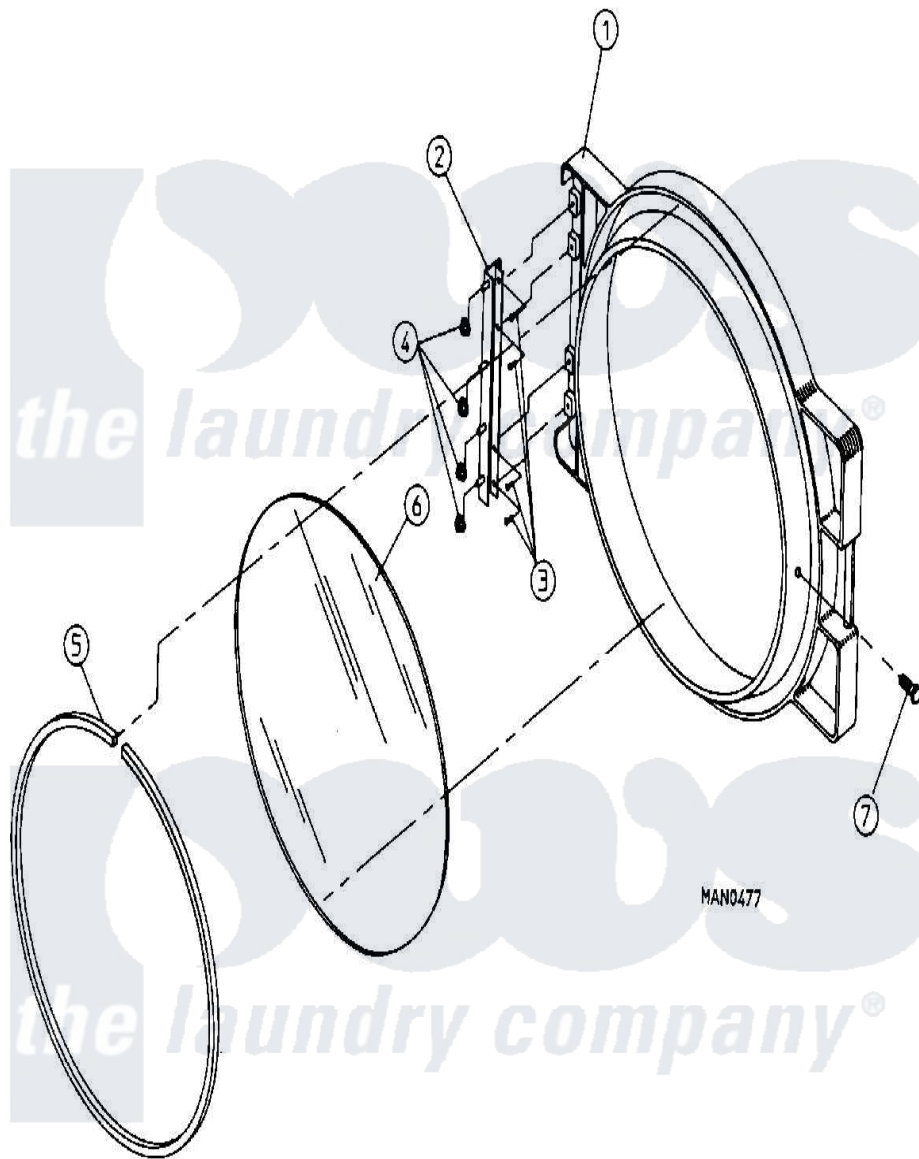

Maytag MDG30PC2AQ 10 - DOOR ASSEMBLY (PC2)

Maytag [Commercial Maytag MDG30PC2AQ Dryer Parts](#) Parts Diagram 10 - DOOR ASSEMBLY (PC2)
 Click on the part number to view part

| Item | Original Part Number | Replaced By | Status | Part Description |
|------|-------------------------|------------------------|---------------|--|
| 000 | W10124350 | | Not Available | ORDER PARTS FROM AMERICAN DRYER CORP AT 508-678-9000 |
| 001 | A103062 | | | Hinge Pin |
| " | A881421 | | | Door Assembly Complete |
| " | A882963 | | | Door Frame |
| 002 | A800448 | 800448 | | 12 1 2 Ma |
| 003 | A150410 | MC80MD | | Elmntsurf |
| 004 | A152014 | 152014 | | 1 4-20 Ser |
| 005 | A102353 | | Not Available | GASKET, MAIN DOOR (69-1/2") |
| " | A170725 | | Not Available | ADHESIVE, MOUNTING (GLASS AND GASKET ADHESIVE) |
| 006 | A102210 | 102210 | | 20 7 16 D |
| " | A102212 | 102212 | | Main Door |
| " | A170730 | 170730 | | 10.3 Oz Cl |
| 007 | A150431 | 150431 | | 10x7 16 D |